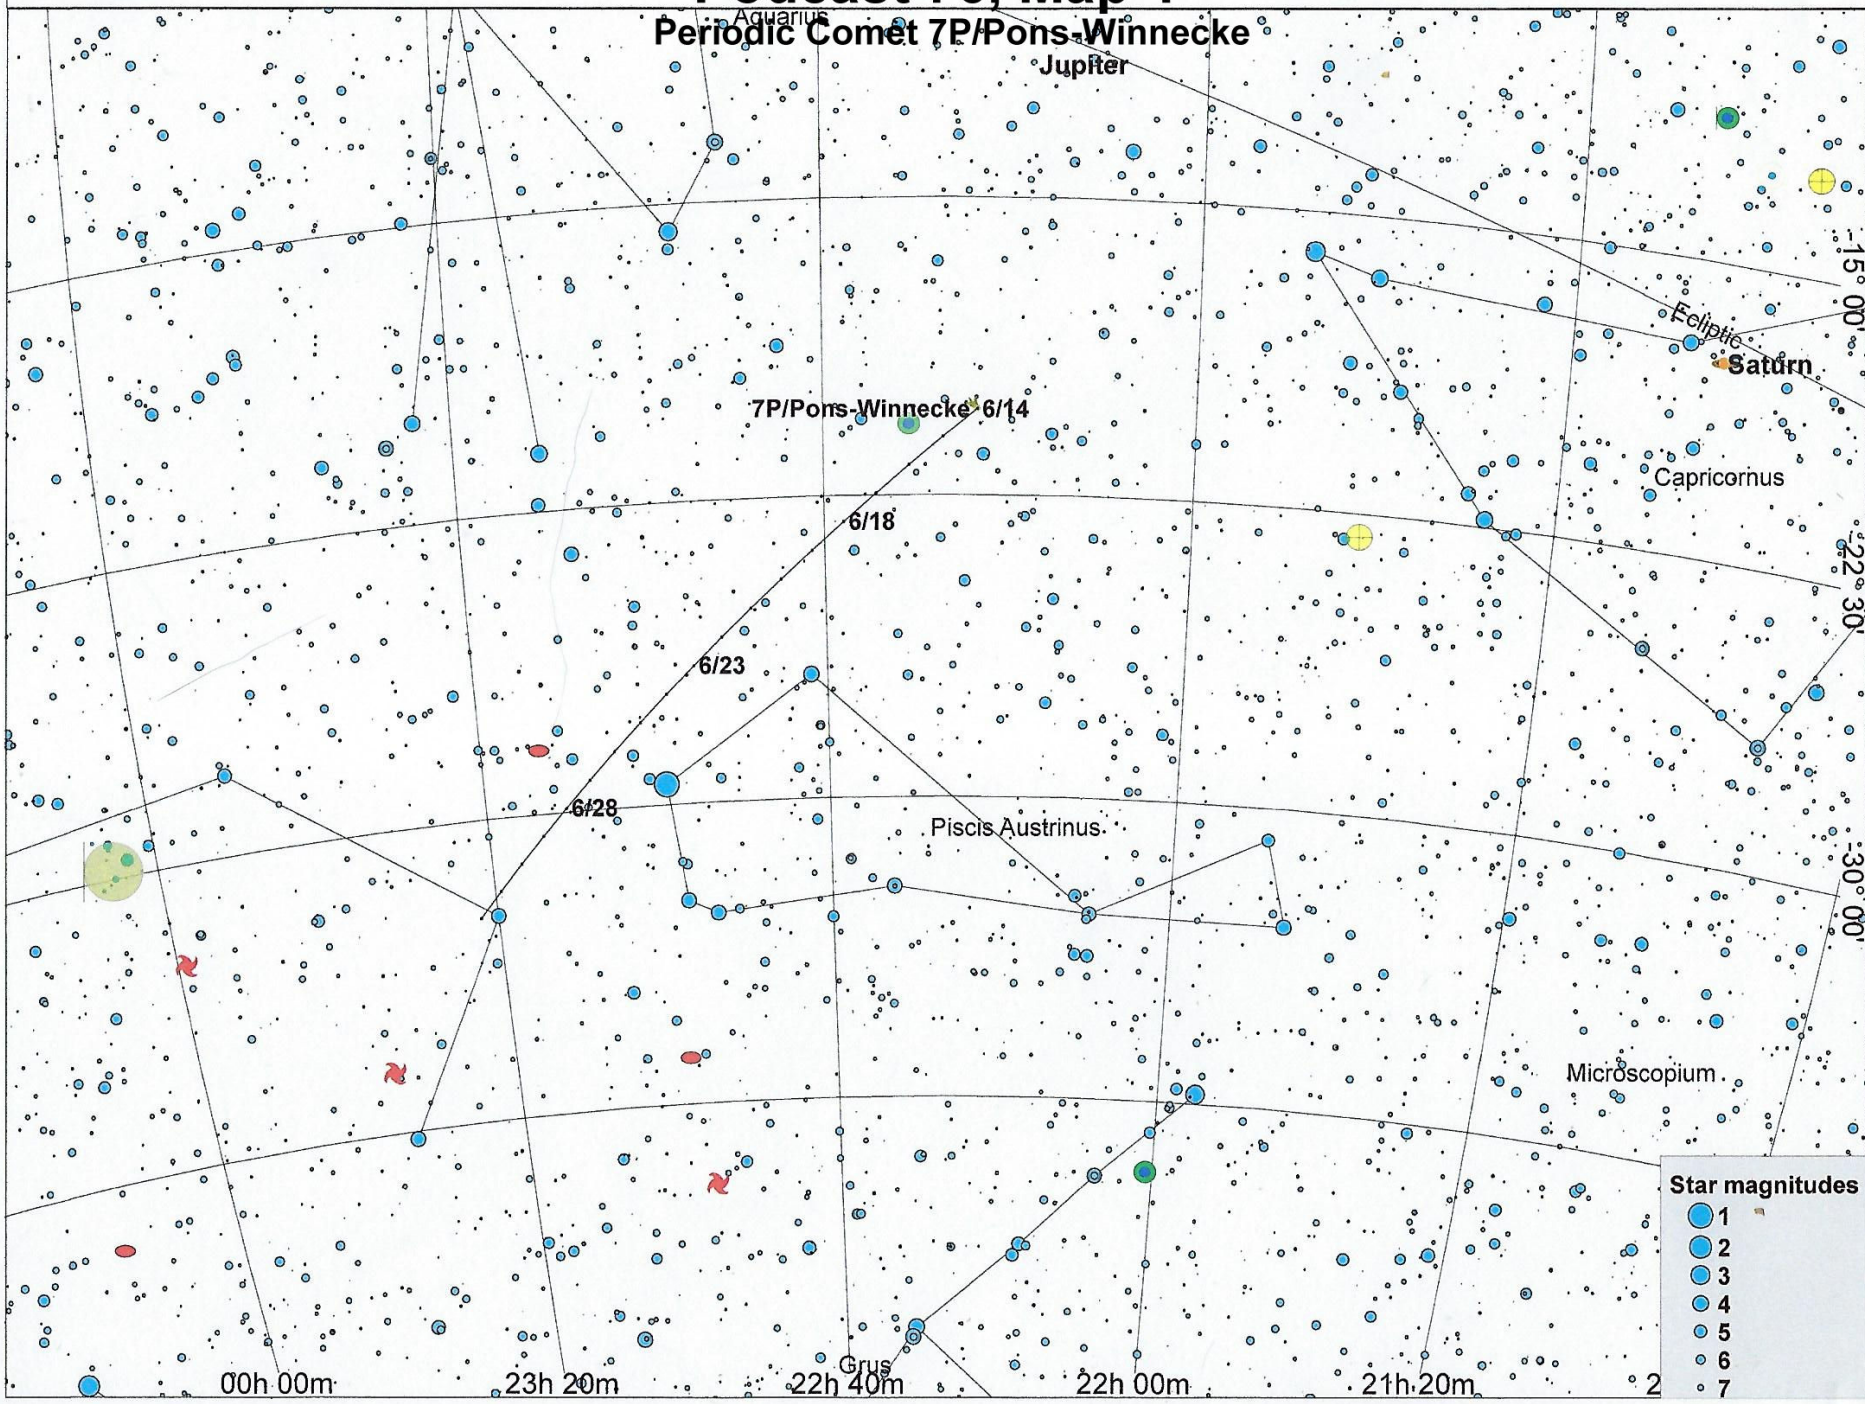

# Podcast 76, Map 4

## Periodic Comet 7P/Pons-Winnecke

00h 00m

23h 20m

22h 40m

22h 00m

21h 20m

2

-15° 00'

-22° 30'

-30° 00'

Aquarius

Jupiter

Ecliptic

Saturn

Capricornus

7P/Pons-Winnecke 6/14

6/18

6/23

6/28

Pisces Austrinus

Microscopium

Grus