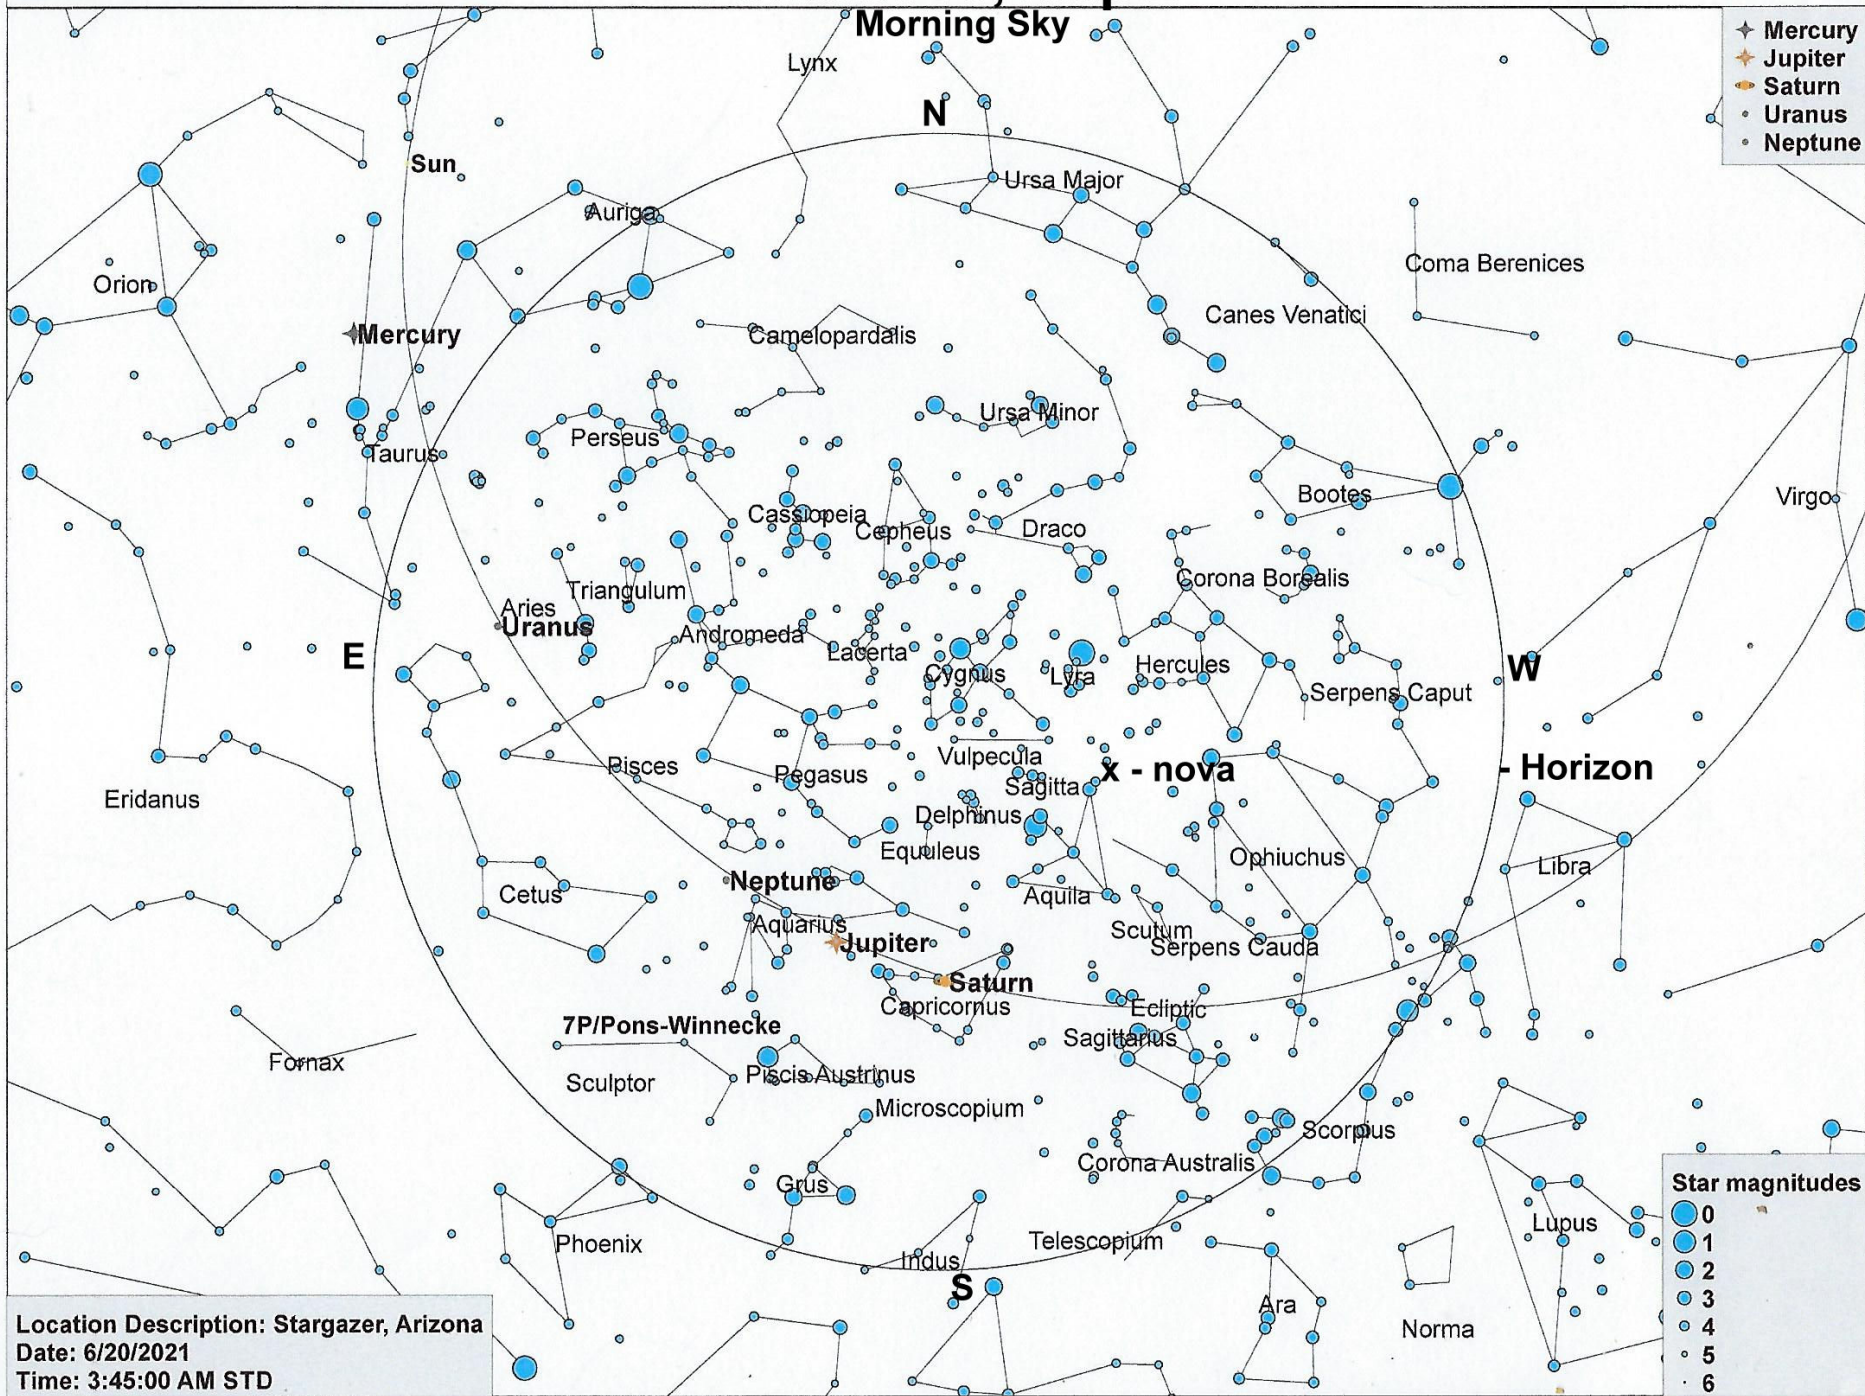

# Podcast 76, Map 2

## Morning Sky

- ◆ Mercury
- ★ Jupiter
- ♄ Saturn
- ♅ Uranus
- ♆ Neptune

- Star magnitudes
- 0
  - 1
  - 2
  - 3
  - 4
  - 5
  - 6

Location Description: Stargazer, Arizona  
Date: 6/20/2021  
Time: 3:45:00 AM STD