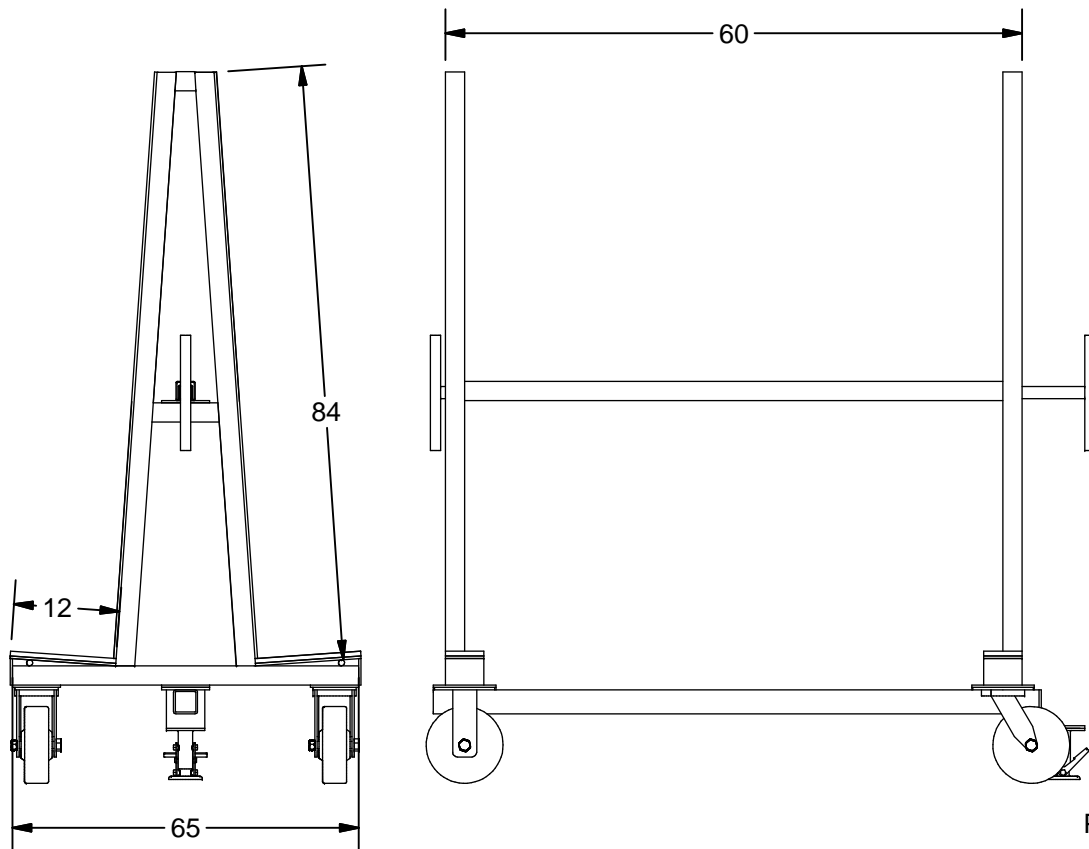

K-07A A-Type Bolted

Paint: Oil Base Enamel With Color Bristol Green
- Similar to #SW6748

K E A R FABRICATION INC.
27 Vanley Crescent, North York, ON, M3J 2B7 - Tel: (416) 398-8666 - Fax: (416) 398-9666

This drawing is property of Kear Fabrication Inc. and may not be copied or modified without the express consent of Kear Fabrication Inc. All dimensions are in inches and are accurate to 1/16". Angles are accurate to 1/2°. Report all changes and/or errors to the Kear Fabrication Inc. Engineering Department.