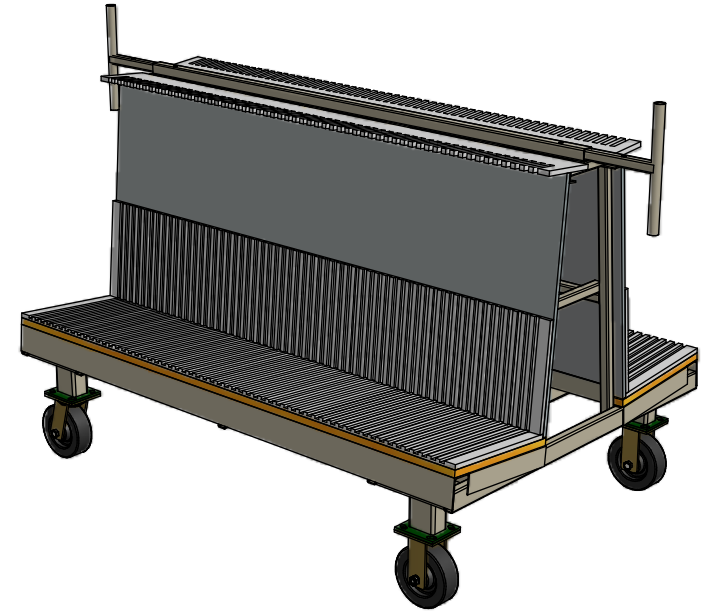

K-06EWE Shop Dolly

- 60" Wide x 25" High x 13" Deck
- 6" Dia x 2" Wide Casters 2 Swivel 2 Rigid
- 3/4" Plywood for base and 1/2" for backing
- Slots HDPE
- Cap. 3,000lbs
- Paint: Kear Green

DETAIL B SCALE 1 / 10