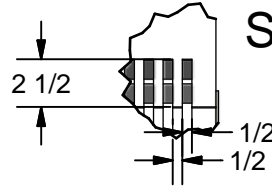

K-06EWE Shop Dolly

- 60" Wide x 25" High x 13" Deck
- 6" Dia x 2" Wide Casters 2 Swivel 2 Rigid
- 3/4" Plywood for base and 1/2" for backing
- Slots HDPE
- Cap. 3,000lbs
- Paint: Kear Green

DETAIL B SCALE 1 / 10

K E A R FABRICATION INC.

27 Vanley Crescent, North York, ON, M3J 2B7 - Tel: (416) 398-8666 - Fax: (416) 398-9666

This drawing is property of Kear Fabrication Inc. and may not be copied or modified without the express consent of Kear Fabrication Inc. All dimensions are in inches and are accurate to 1/16". Angles are accurate to 1/2°. Report all changes and/or errors to the Kear Fabrication Inc. Engineering Department.