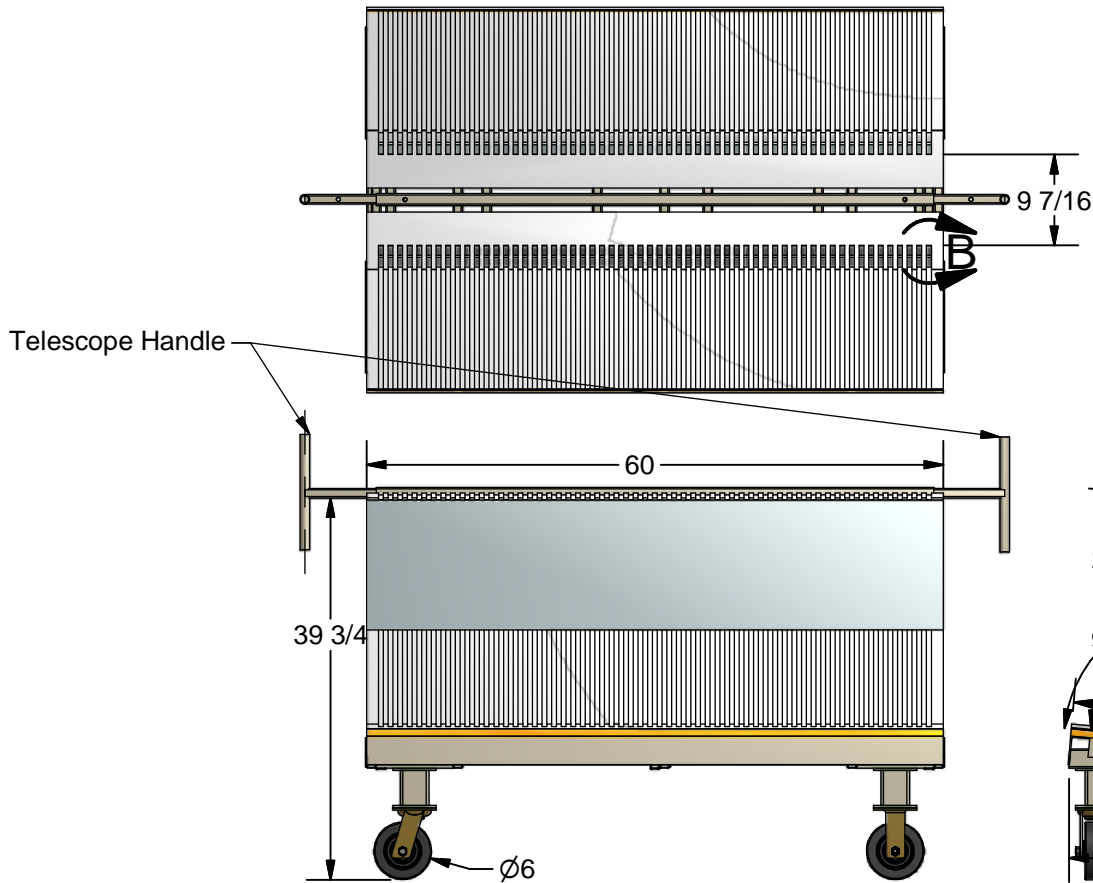

K-06EWE Shop Dolly

- 60" Wide x 25" High x 13" Deck
- 6" Dia x 2" Wide Casters 2 Swivel 2 Rigid
- 3/4" Plywood for base and 1/2" for backing
- Slots HDPE
- Cap. 3,000lbs
- Paint: Kear Green

DETAIL B SCALE 1 / 10

K E A R FABRICATION INC.

27 Vanley Crescent, North York, ON, M3J 2B7 - Tel: (416) 398-8666 - Fax: (416) 398-9666

This drawing is property of Kear Fabrication Inc. and may not be copied or modified without the express consent of Kear Fabrication Inc. All dimensions are in inches and are accurate to 1/16". Angles are accurate to 1/2°. Report all changes and/or errors to the Kear Fabrication Inc. Engineering Department.