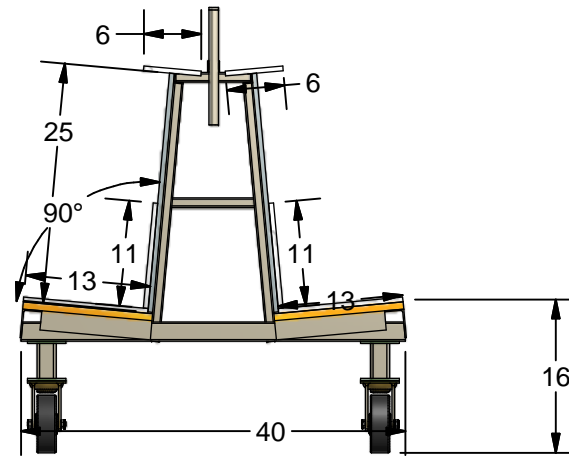

K-06EWE Shop Dolly

- 60" Wide x 25" High x 13" Deck
- 6" Dia x 2" Wide Casters 2 Swivel 2 Rigid
- 3/4" Plywood for base and 1/2" for backing
- Slots HDPE
- Cap. 3,000lbs
- Paint: Kear Green

DETAIL B SCALE 1 / 10

K E A R FABRICATION INC.

27 Vanley Crescent, North York, ON, M3J 2B7 - Tel: (416) 398-8666 - Fax: (416) 398-9666

This drawing is property of Kear Fabrication Inc. and may not be copied or modified without the express consent of Kear Fabrication Inc. All dimensions are in inches and are accurate to 1/16". Angles are accurate to 1/2°. Report all changes and/or errors to the Kear Fabrication Inc. Engineering Department.