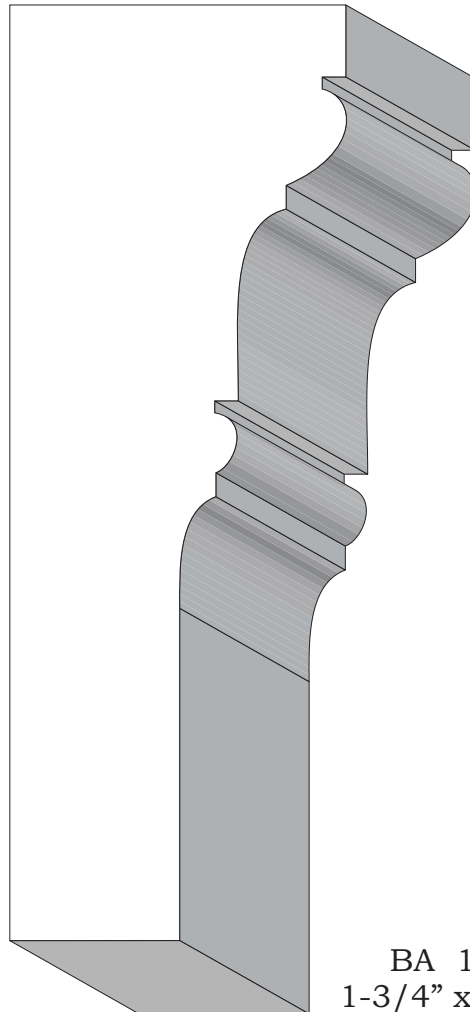

Mantel

269
15/16" x 4-9/16"

BA 883
2-1/2" x 5-3/4"

Profile dimensions can be adjusted, please call for details.

Mantel

BA 1753
1-3/4" x 5-3/16"

BA 1298
1-3/4" x 3-1/2"

BA 1299
2-1/8" x 3-1/2"

Profile dimensions can be adjusted, please call for details.

Mantel

BA 1423
1-7/16" x 2-5/16"

BA 1424
5/8" x 2"

BA 1428
1-3/4" x 4-7/8"

Profile dimensions can be adjusted, please call for details.

Mantel

BA 1466
1-3/4"

BA 1460
1-5/8" x 3-13/16"

Profile dimensions can be adjusted, please call for details.