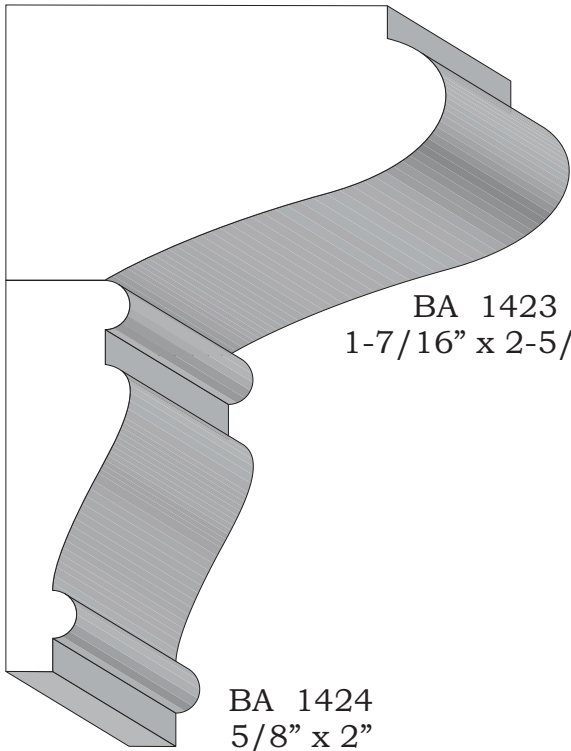

Mantel

269
15/16" x 4-9/16"

BA 883
2-1/2" x 5-3/4"

Profile dimensions can be adjusted, please call for details.

Mantel

BA 1753
1-3/4" x 5-3/16"

BA 1298
1-3/4" x 3-1/2"

BA 1299
2-1/8" x 3-1/2"

Profile dimensions can be adjusted, please call for details.

Mantel

BA 1423
1-7/16" x 2-5/16"

BA 1424
5/8" x 2"

BA 1428
1-3/4" x 4-7/8"

Profile dimensions can be adjusted, please call for details.

Mantel

BA 1466
1-3/4"

BA 1460
1-5/8" x 3-13/16"

Profile dimensions can be adjusted, please call for details.