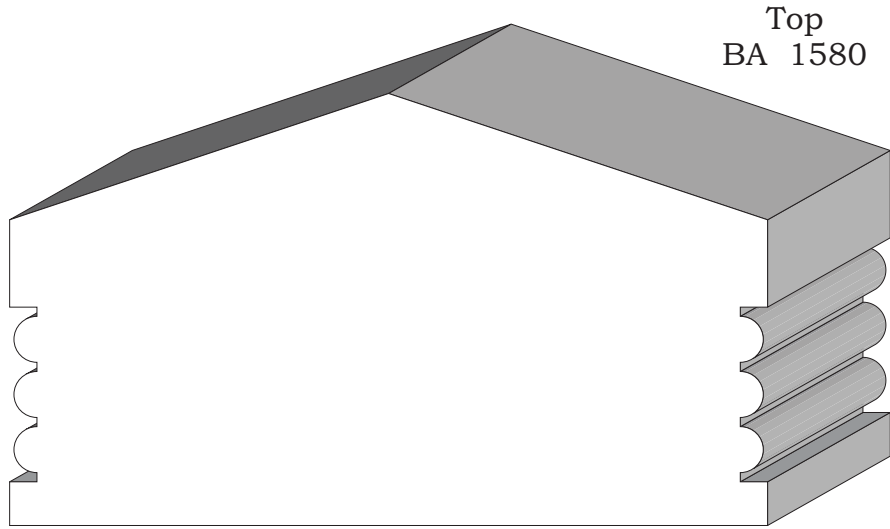

Hand Rails &
Caps

BA 1654
2-1/4" x 4"