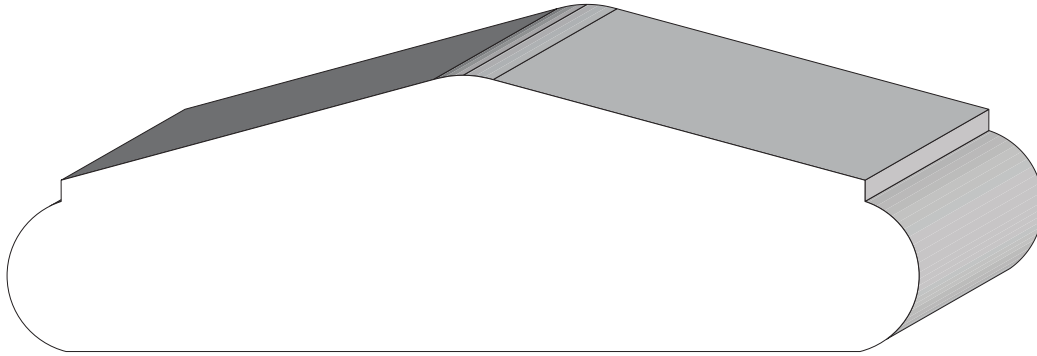

Hand Rails &
Caps

BA 1153A & B
1-13/16" x 1- 3/16"
BA 1154 Dado

BA 1447
1-3/4" x 2-13/16"

BA 1093
2-1/4" x 2-5/8"

Profile dimensions can be adjusted, please call for details.

Hand Rails &
Caps

BA 1163
1-1/2" x 5-1/4"

BA 1446
2-1/8" x 3-1/4"

BA 1204
2-1/2" x 3-5/16"

Profile dimensions can be adjusted, please call for details.

Hand Rails & Caps

BA 1236
1-1/2" x 2-11/16"

BA 1222
2-1/2" x 3-1/4"

BA 1223
3-1/8" x 6-1/2"

Profile dimensions can be adjusted, please call for details.

Hand Rails &
Caps

BA 1412 1-7/16" x 4-3/4"
BA 1411 Top

BA 1244
3-3/8" x 3-7/8"

Profile dimensions can be adjusted, please call for details.

Hand Rails &
Caps

BA 1254
2-9/16" x 3-7/16"

BA 1255
2" x 2-1/8"

Profile dimensions can be adjusted, please call for details.