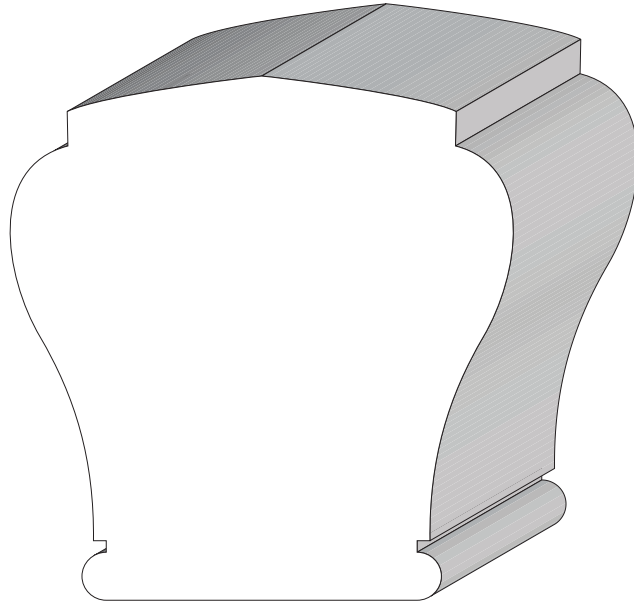

Hand Rails &
Caps

BA 1333
2-5/8" x 3-7/16"

BA 1380A & B
is similar to
BA 846 & BA 1748

BA 1379 Top
BA 1380A & B Sides
3-1/2" x 6-3/16"

Profile dimensions can be adjusted, please call for details.

Hand Rails &
Caps

BA 1408
2-3/16" x 4-1/16"

BA 1366
3" x 5"

Profile dimensions can be adjusted, please call for details.

Hand Rails &
Caps

BA 1371
2-7/8" x 3-3/4"

BA 1301
2-3/4" x 5-1/16"

Profile dimensions can be adjusted, please call for details.

Hand Rails &
Caps

BA 1400
2-5/8" x 2-3/4"

BA 1384
2-7/8" x 4-3/4"

Profile dimensions can be adjusted, please call for details.

Hand Rails &
Caps

BA 1398
1-9/16" x 4-1/2"

BA 1399
1-3/4" x 4-3/4"

Profile dimensions can be adjusted, please call for details.