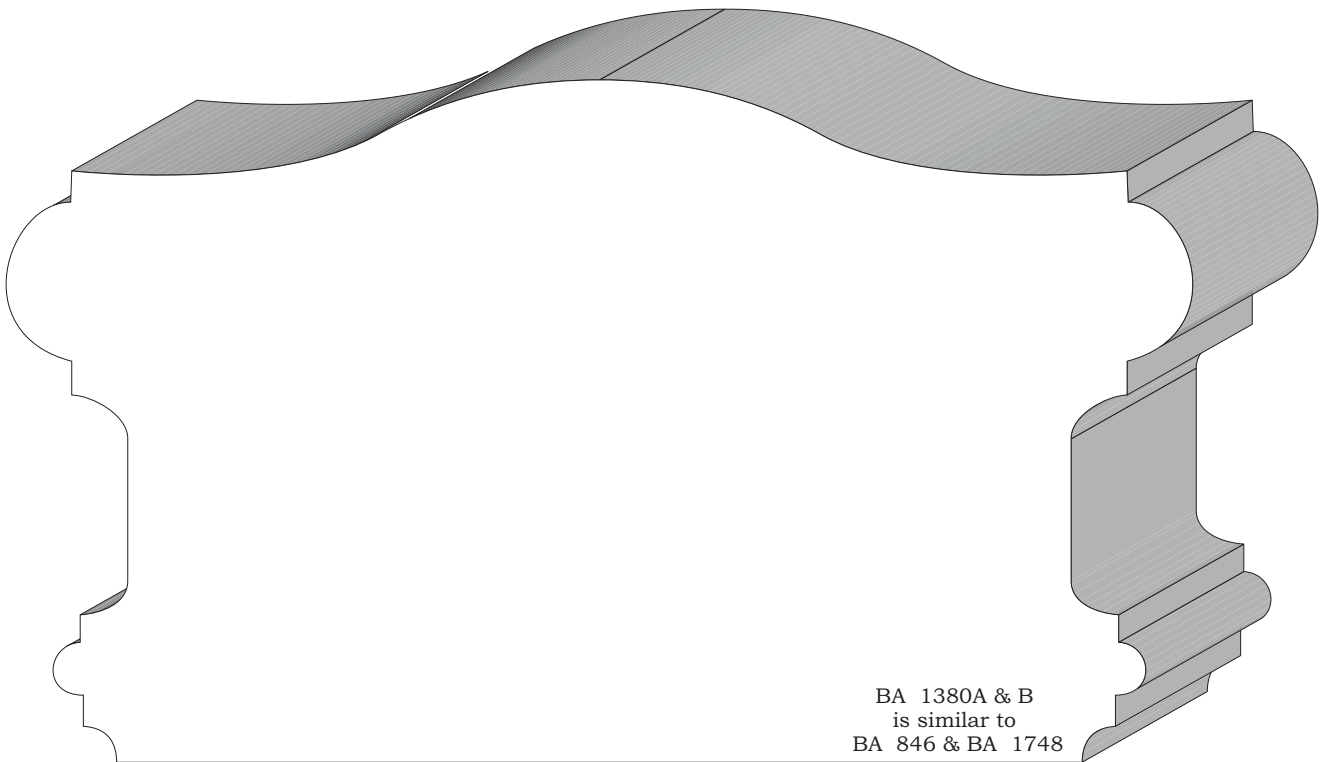

BA 1380A & B
is similar to
BA 846 & BA 1748

BA 1379 Top
BA 1380A & B Sides
3-1/2" x 6-3/16"

Profile dimensions can be adjusted, please call for details.