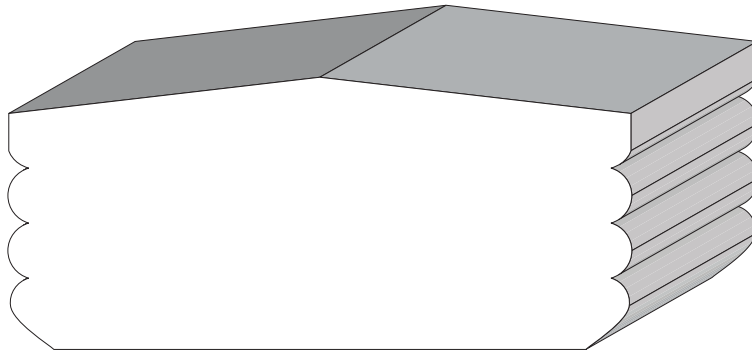

Hand Rails &
Caps

BA 1400
2-5/8" x 2-3/4"

BA 1384
2-7/8" x 4-3/4"

Profile dimensions can be adjusted, please call for details.

Hand Rails &
Caps

BA 1398
1-9/16" x 4-1/2"

BA 1399
1-3/4" x 4-3/4"

Profile dimensions can be adjusted, please call for details.

Hand Rails &
Caps

Top BA 1413
Sides BA 1415 1-7/16" x 3-1/4"

Top BA 1414
Sides BA 1415 1-3/8" x 3-1/4"

Profile dimensions can be adjusted, please call for details.

Hand Rails &
Caps

BA 1417
2-1/2" x 3-1/2"