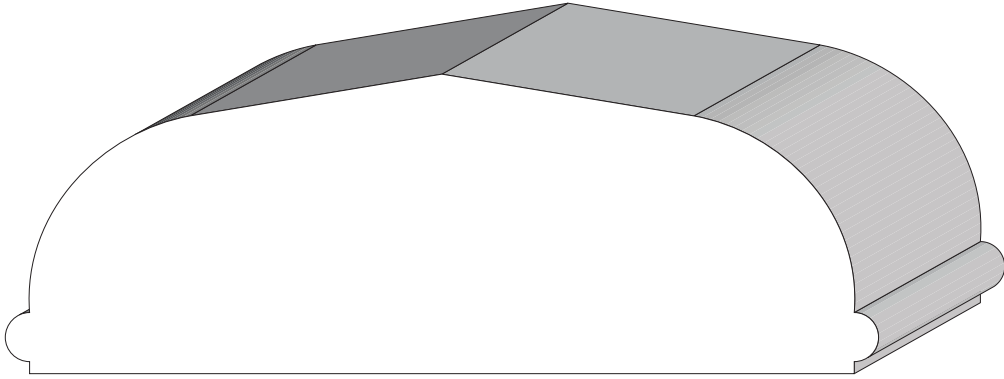

Hand Rails &
Caps

BA 1400
2-5/8" x 2-3/4"

BA 1384
2-7/8" x 4-3/4"

Profile dimensions can be adjusted, please call for details.

Hand Rails &
Caps

BA 1398
1-9/16" x 4-1/2"

BA 1399
1-3/4" x 4-3/4"

Profile dimensions can be adjusted, please call for details.

Hand Rails &
Caps

Top BA 1413
Sides BA 1415 1-7/16" x 3-1/4"

Top BA 1414
Sides BA 1415 1-3/8" x 3-1/4"

Profile dimensions can be adjusted, please call for details.

Hand Rails &
Caps

BA 1417
2-1/2" x 3-1/2"