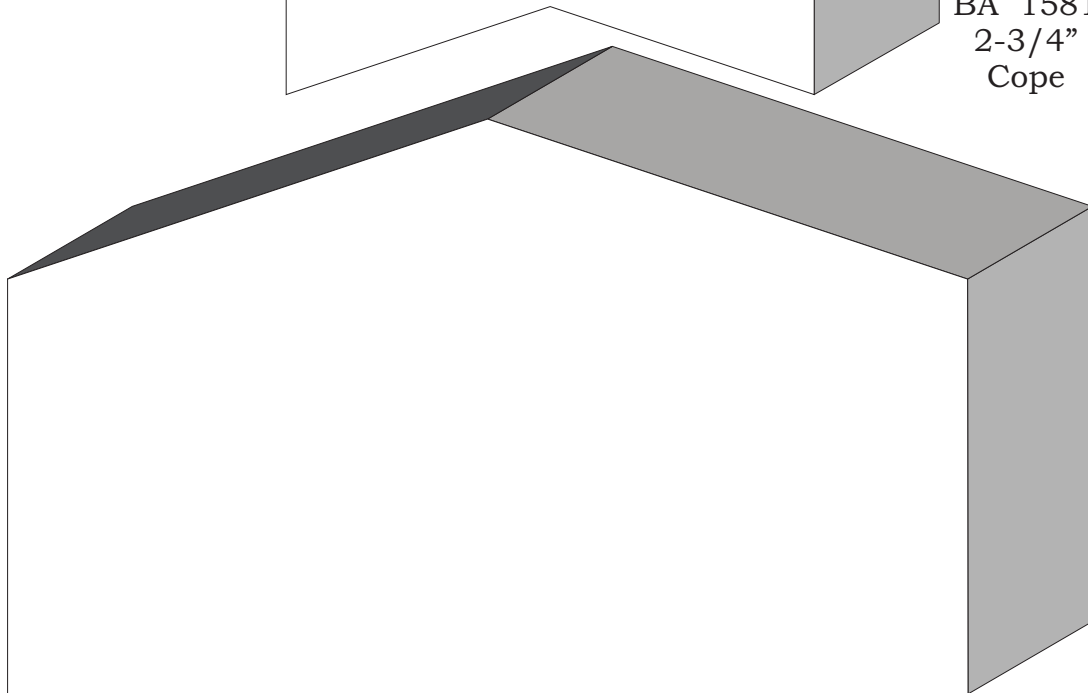

BA 1581
2-3/4"
Cope

BA 1580
3" x 5"

Profile dimensions can be adjusted, please call for details.