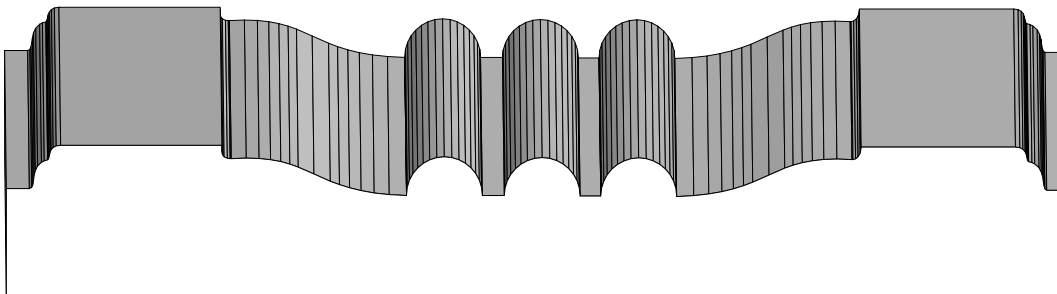

Casings

404
1/2" x 2-1/2"

BA 484
7/8" x 5"

BA 250
3/4" x 5-1/2"

BA 549
3/4" x 5-3/8"

Profile dimensions can be adjusted, please call for details.

Casings

Rosette
BA 1110

BA 1109
7/8" x 4-7/16"

BA 405
3/4" x 5-3/4"

BA 386
3/4" x 5-7/8"

BA 982
3/4" x 4-3/16"

Profile dimensions can be adjusted, please call for details.

Casings

BA 8
3/4" x 2-3/8"

BA 6
3/4" x 3-9/16"