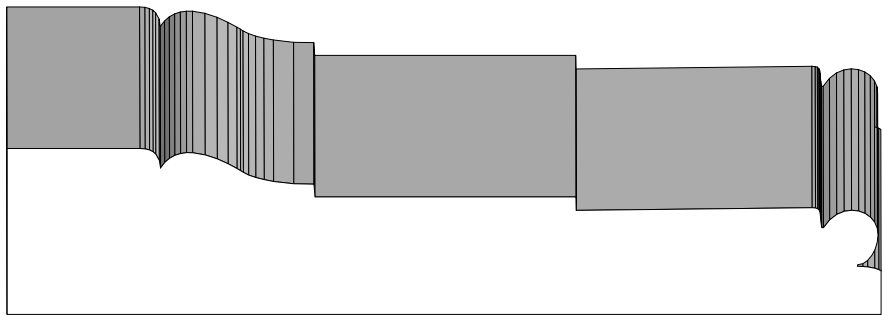

Profile dimensions can be adjusted, please call for details.

Casings

BA 978
3/4" x 3-1/2"

BA 425
13/16" x 4-1/2"

BA 473
3/4" x 4-1/2"

BA 875
13/16" x 5-1/4"

Profile dimensions can be adjusted, please call for details.

Casings

BA 446
7/8" x 3"

BA 320
1-1/16" x 3-7/16"

BA 66
3/4" x 3-1/2"

Profile dimensions can be adjusted, please call for details.

Casings

BA 985
13/16" x 3-1/4"

BA 984
7/8" x 4-9/16"

BA 156
1" x 4-1/2"

BA 999 3/4" x 5-5/16"
BA 494 Side

Profile dimensions can be adjusted, please call for details.

Casings

BA 1068A & B
2-1/8" x 3-9/16"

BA 660
1-1/4" x 5-5/16"

BA 659
1-1/4" x 6-1/4"

Profile dimensions can be adjusted, please call for details.