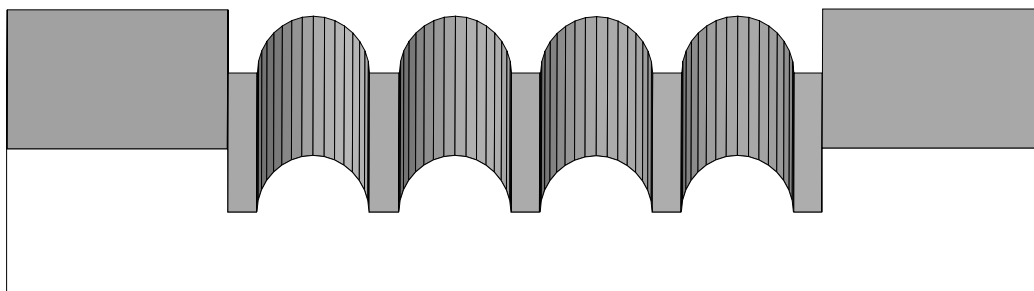

Casings

404
1/2" x 2-1/2"

BA 484
7/8" x 5"

BA 250
3/4" x 5-1/2"

BA 549
3/4" x 5-3/8"

Profile dimensions can be adjusted, please call for details.

Casings

Rosette
BA 1110

BA 1109
7/8" x 4-7/16"

BA 405
3/4" x 5-3/4"

BA 386
3/4" x 5-7/8"

BA 982
3/4" x 4-3/16"

Profile dimensions can be adjusted, please call for details.

Casings

BA 8
3/4" x 2-3/8"

BA 6
3/4" x 3-9/16"