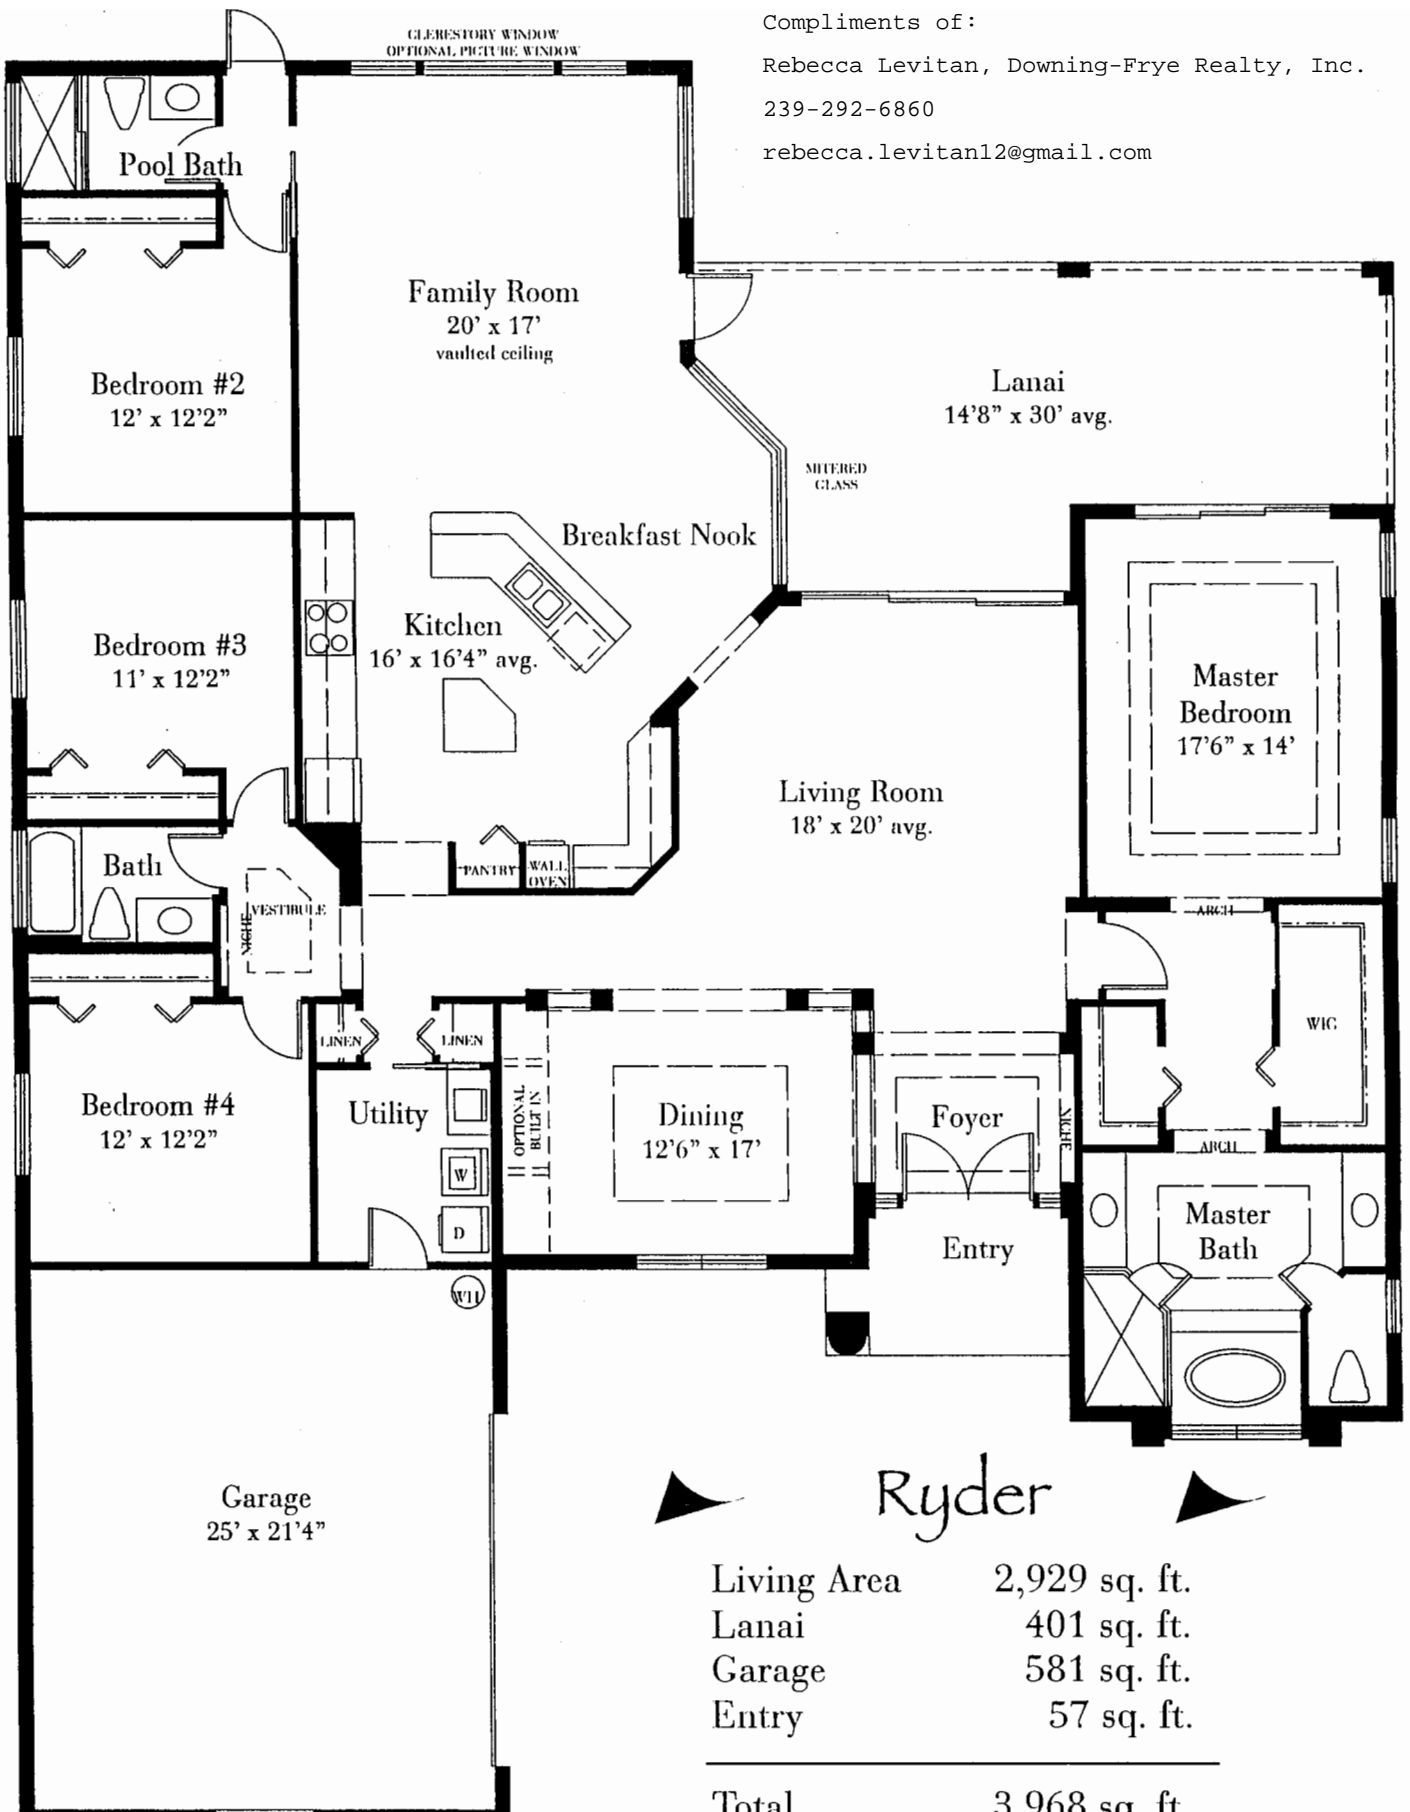

Compliments of:

Rebecca Levitan, Downing-Frye Realty, Inc.

239-292-6860

rebecca.levitan12@gmail.com

▲ Ryder ▲

Living Area	2,929 sq. ft.
Lanai	401 sq. ft.
Garage	581 sq. ft.
Entry	57 sq. ft.

---

Total 3,968 sq. ft.