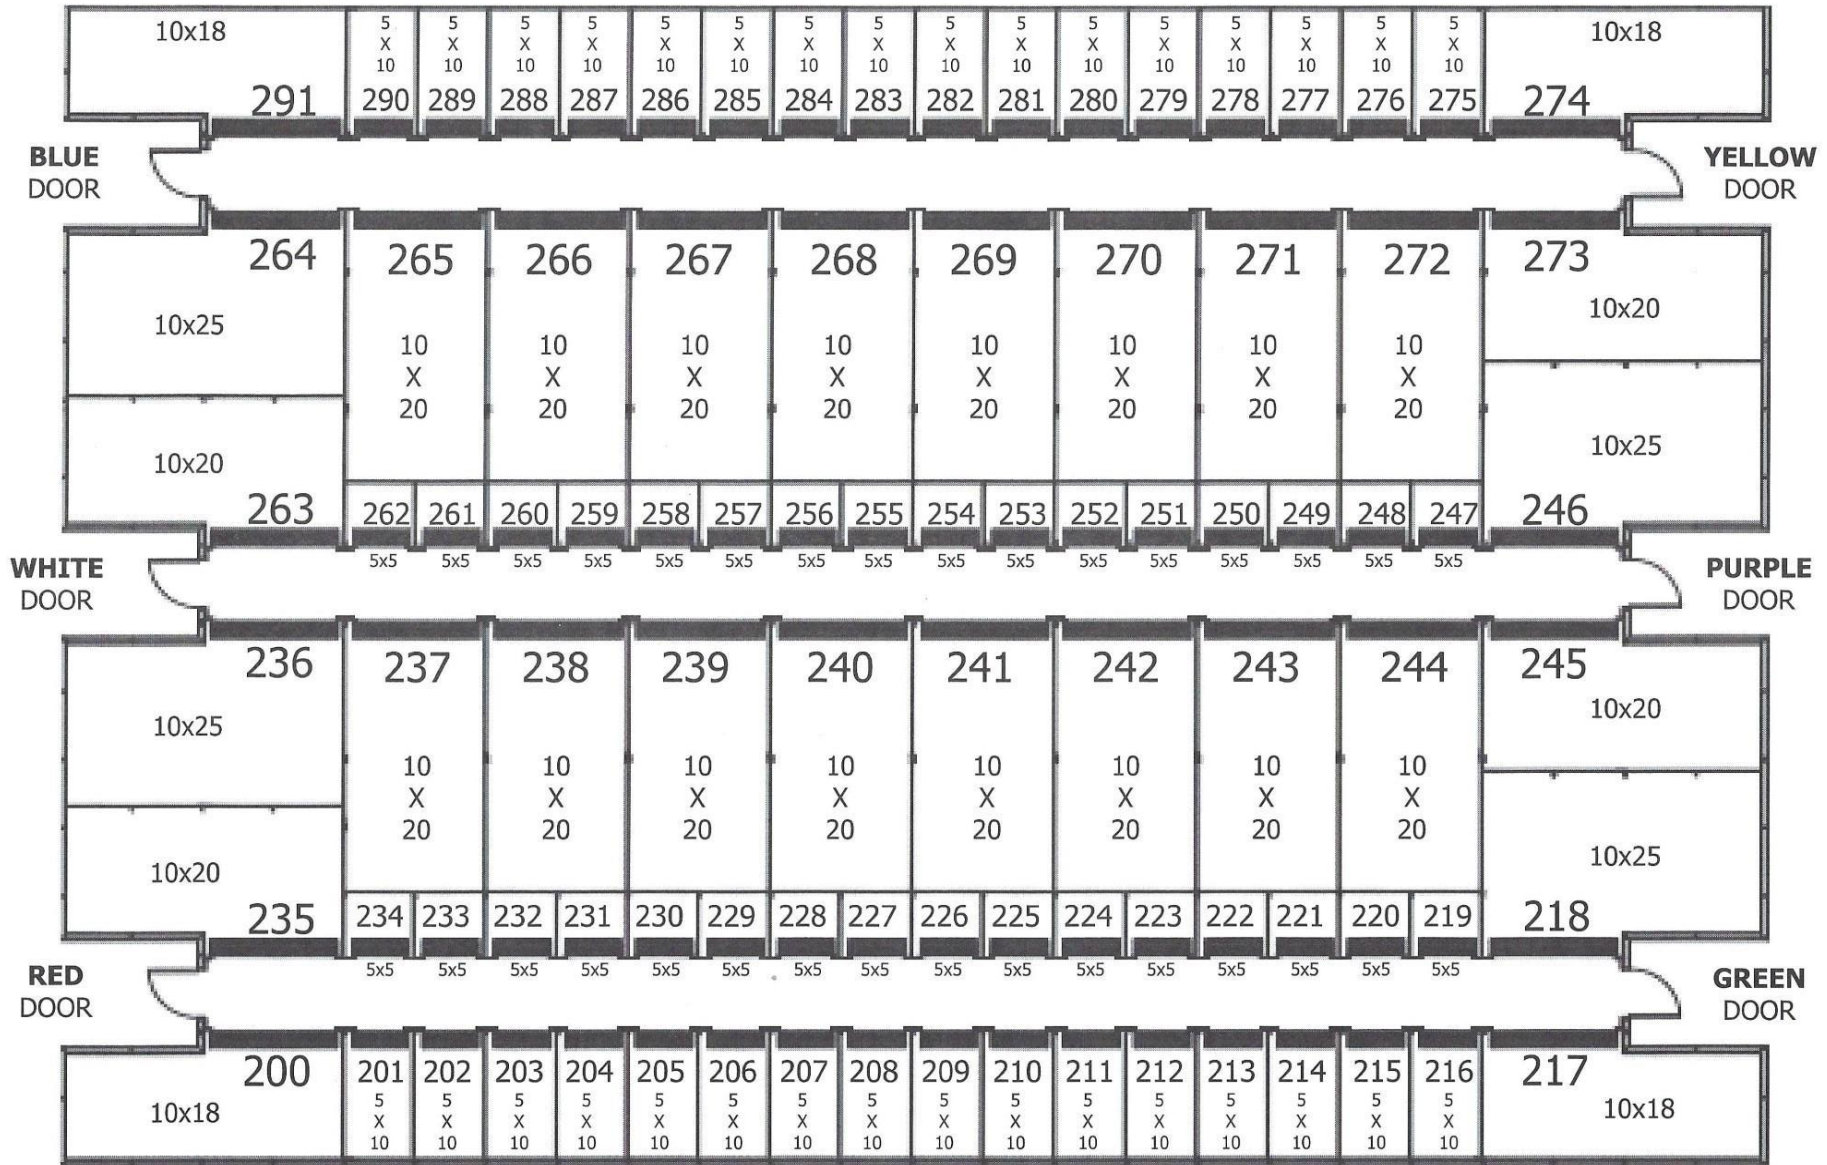

SEWANEE MOUNTAIN STORAGE

Building 11

FOR SECURITY: KEEP CODES
CONFIDENTIAL

GATE HOURS: 24/7

1555 SEWANEE HWY SEWANEE TN 37375 – WWW.MOUNTAINSTORAGE.NET (931)-598-5682