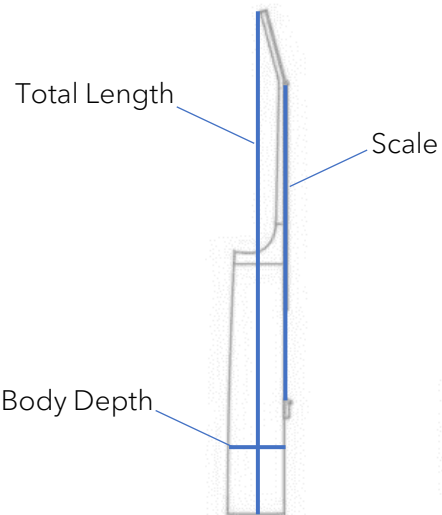

# COLLINS GUITARS MODEL DIMENSIONS

	Jumbo	Dreadnought	Orchestra	Classical	OOO
Upper Bough	12.5"	11.375"	11.25"	282mm	10"
Lower Bough	17.0"	15.625"	15.0"	365mm	14.25"
Body Height	20.875"	20.0"	19.5"	487mm	19.625"
Body Depth	5.125"	4.75"	4.5"	102mm	4.125"
Total Length	40.875"	40.0"	39.5"	992mm	29.625"
Nut Width	1.75"	1.75"	1.75"	52mm	1.75"
Scale	25.4"	25.4"	25.4"	650mm	25.4"

Different scale and nut widths available upon request.