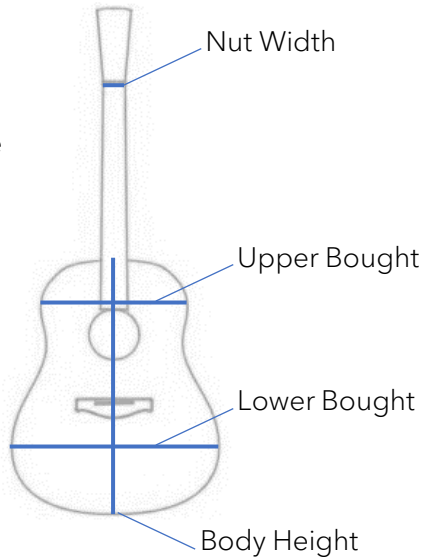

# COLLINS GUITARS MODEL DIMENSIONS

	Jumbo	Dreadnought	Orchestra	Classical	OOO
Upper Bough	12.5"	11.375"	11.25"	282mm	10"
Lower Bough	17.0"	15.625"	15.0"	365mm	14.25"
Body Height	20.875"	20.0"	19.5"	487mm	19.625"
Body Depth	5.125"	4.75"	4.5"	102mm	4.125"
Total Length	40.875"	40.0"	39.5"	992mm	29.625"
Nut Width	1.75"	1.75"	1.75"	52mm	1.75"
Scale	25.4"	25.4"	25.4"	650mm	25.4"

Different scale and nut widths available upon request.