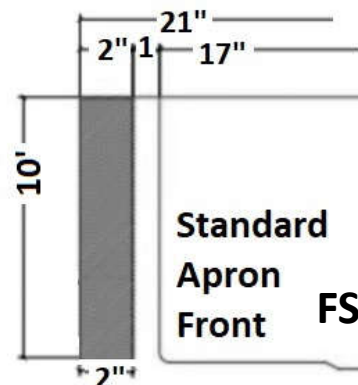

PerfectFlo Sinks

FSR3219PF

FSR7030PF

FSR5050PF

**Laundry Sink
FSR2318PF-12" Deep**

**FSR3321-10 Standard Apron
FSR3321PF-7 for Existing Cabinets**

**Slides over
Existing Cabinet For Remodeling**

**Standard
Apron
Front**

FSR3321PF-10

All PerfectFlo™ sinks are 10" Deep except
FSR2318PF-12 which is 12" Deep Laundry Sink Page 11

PerfectFlo™ Sinks w/Drainfast Technology

MUST SEE VIDEO
anosales.com/perfect-video/

FSR3219PF

Savona

Verona 10" deep

FSR3321APF-7

Genoa

Apron is 6 3/4" deep

Sink is 10" Deep

For Remodeling

Fits most Existing Cabinets

**Free Grids with all
PerfectFlo™ Sinks**