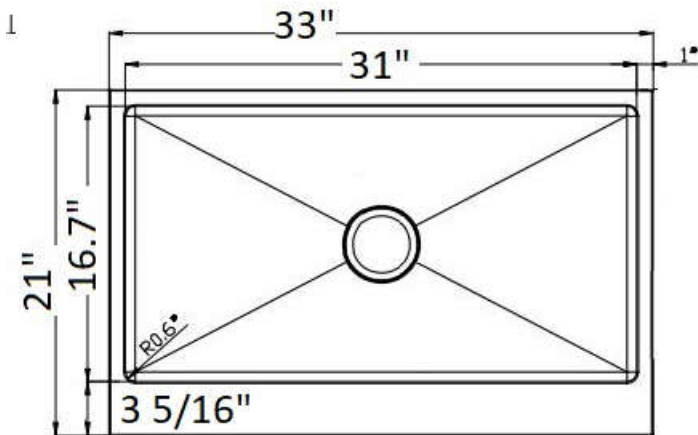

**FSR3321-10 Standard Apron
FSR3321PF-7 for Existing Cabinets**