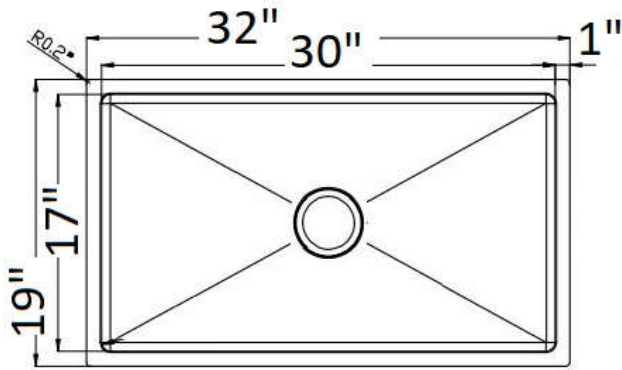

PerfectFlo Sinks

FSR3219PF