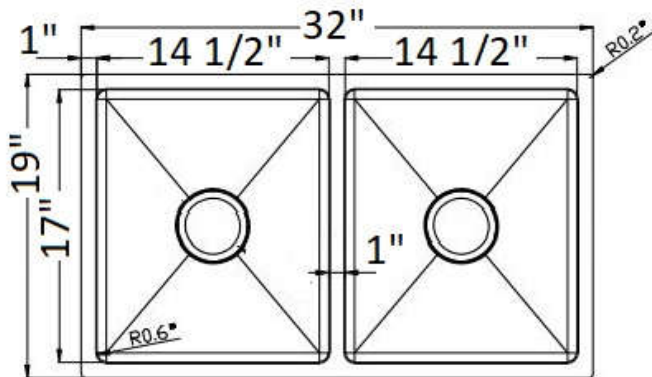

PerfectFlo Sinks

FSR5050PF

All PerfectFlo™ sinks are 10" Deep except
FSR2318PF-12 which is 12" Deep Laundry Sink Page 11