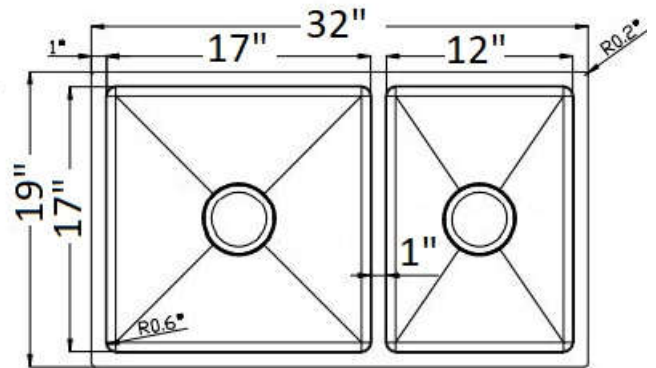

PerfectFlo Sinks

FSR7030PF

All PerfectFlo™ sinks are 10" Deep except
FSR2318PF-12 which is 12" Deep Laundry Sink Page 11