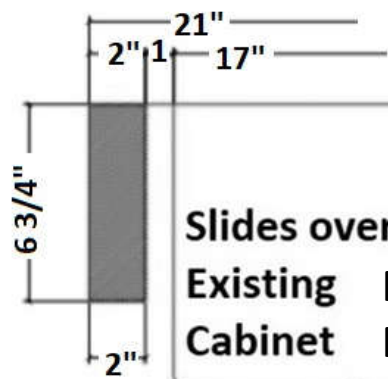

PerfectFlo Sinks

FSR3219PF

FSR7030PF

FSR5050PF

**Laundry Sink
FSR2318PF-12" Deep**

**FSR3321-10 Standard Apron
FSR3321PF-7 for Existing Cabinets**

**Slides over
Existing Cabinet For Remodeling**

**Standard
Apron
Front**

FSR3321PF-10

All PerfectFlo™ sinks are 10" Deep except
FSR2318PF-12 which is 12" Deep Laundry Sink Page 11

PerfectFlo™ Sinks w/Drainfast Technology

MUST SEE VIDEO
anosales.com/perfect-video/

FSR3219PF

Savona