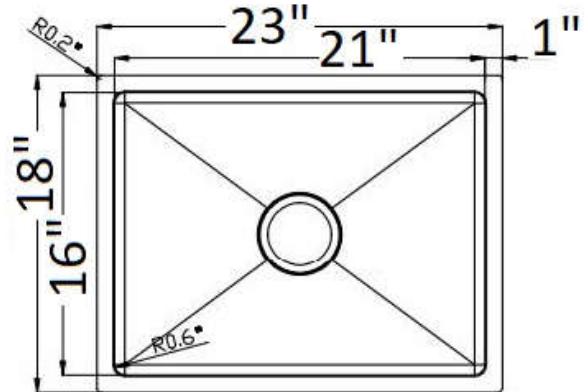

**Laundry Sink
FSR2318PF-12" Deep**