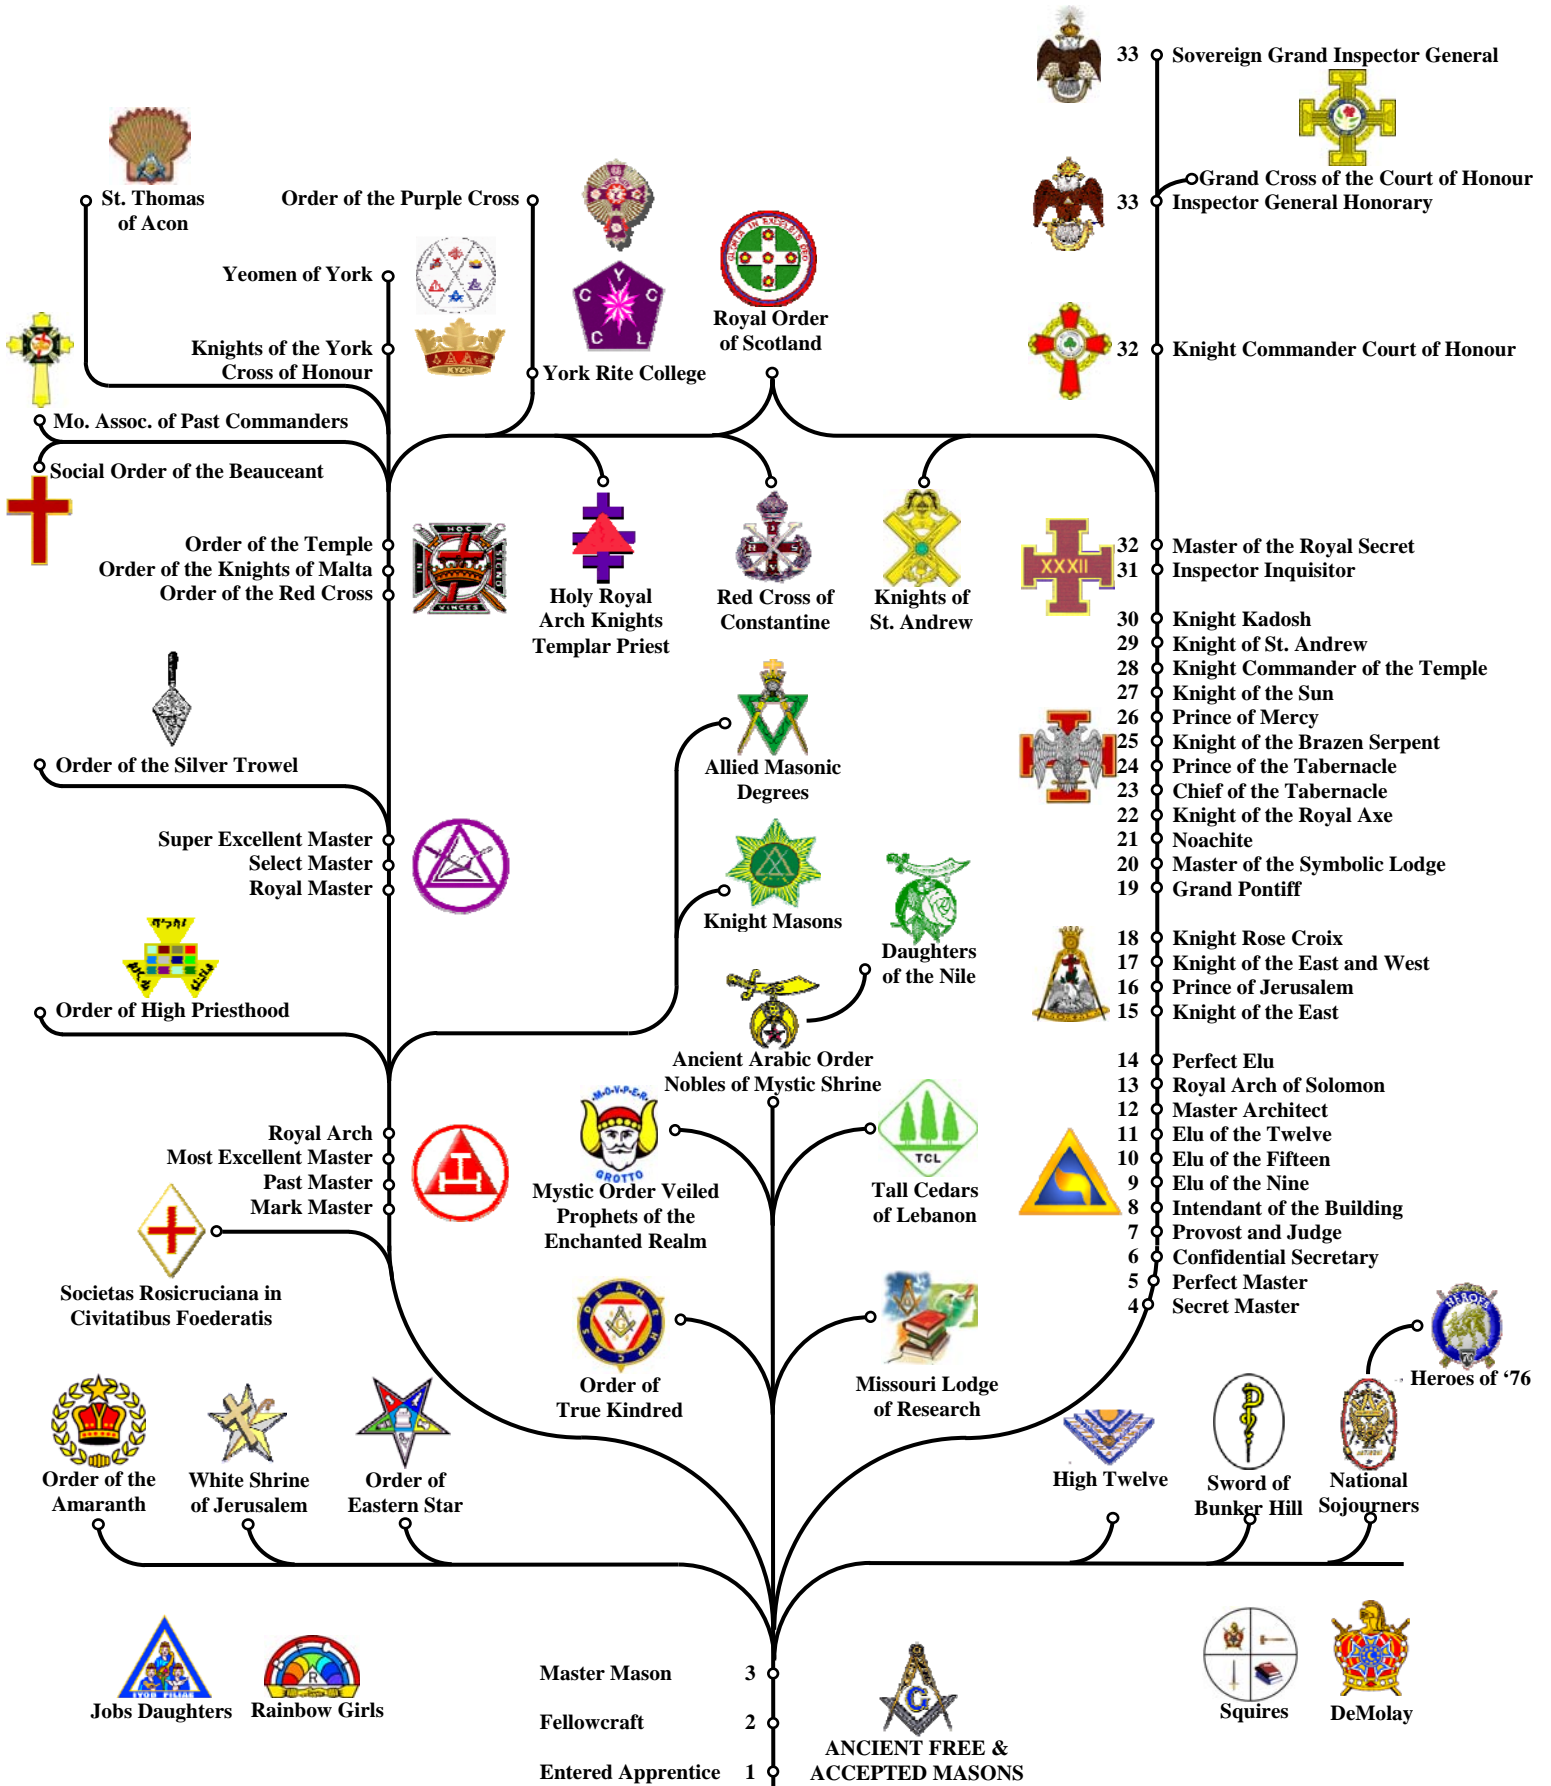

YORK RITE of FREEMASONRY

Missouri Masonic Family Map

(No order or rank is necessarily implied)

ANCIENT and ACCEPTED SCOTTISH RITE of FREEMASONRY, SOUTHERN JURISDICTION

Master Mason 3
Fellowcraft 2
Entered Apprentice 1

ANCIENT FREE & ACCEPTED MASONS