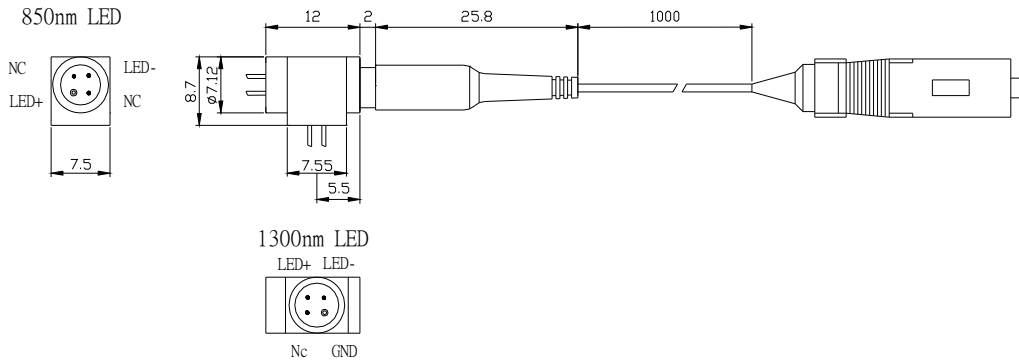

# Multimode 850/1300nm Dual LED Single Fiber Module

## Outline Dimension :

Pigtailed :

Receptacle (SC)