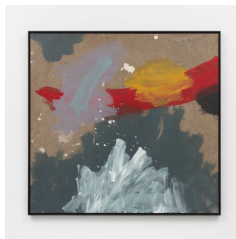

BROADWAY

Tom Lawson: What's Already There
Exhibition Checklist
August 5-27, 2021

Tom Lawson
Big Pink, 2021
latex and oil on found masonite in artist's frame
49 x 41 in (124.5 x 104.1 cm)
BR1309

Tom Lawson
First Song, B-Side, 2021
masonite, latex, oil, wood frame
49 x 49 in (124.5 x 124.5 cm)
BR1317

Tom Lawson
No Can Do, 2021
latex and oil on found masonite in artist's frame
49 x 48.5 in (124.5 x 123.2 cm)
BR1314

Tom Lawson
The Apology, 2021
latex and oil on found masonite in artist's frame
49 x 45.75 in (124.5 x 116.2 cm)
BR1311

Tom Lawson
This One's On Me, 2021
latex and oil on found masonite in artist's frame
42.5 x 44 in (108 x 111.8 cm)
BR1306

BROADWAY

Tom Lawson
Falling, 2021
latex and oil on found masonite in artist's frame
47.5 x 47.5 in (120.7 x 120.7 cm)
BR1310

Tom Lawson
Duet For Sound, 2021
masonite, latex, oil, wood frame
49 x 49 in (124.5 x 124.5 cm)
BR1316

Tom Lawson
Night Shift, 2021
latex and oil on found masonite in artist's frame
49 x 49 in (124.5 x 124.5 cm)
BR1313