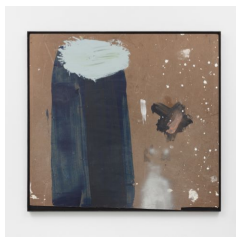

BROADWAY

Tom Lawson: What's Already There
Exhibition Checklist
August 5-27, 2021

Tom Lawson
Big Pink, 2021
latex and oil on found masonite in artist's frame
49 x 41 in (124.5 x 104.1 cm)
BR1309

Tom Lawson
First Song, B-Side, 2021
masonite, latex, oil, wood frame
49 x 49 in (124.5 x 124.5 cm)
BR1317

Tom Lawson
No Can Do, 2021
latex and oil on found masonite in artist's frame
49 x 48.5 in (124.5 x 123.2 cm)
BR1314

Tom Lawson
The Apology, 2021
latex and oil on found masonite in artist's frame
49 x 45.75 in (124.5 x 116.2 cm)
BR1311

Tom Lawson
This One's On Me, 2021
latex and oil on found masonite in artist's frame
42.5 x 44 in (108 x 111.8 cm)
BR1306

BROADWAY

Tom Lawson
Falling, 2021
latex and oil on found masonite in artist's frame
47.5 x 47.5 in (120.7 x 120.7 cm)
BR1310

Tom Lawson
Duet For Sound, 2021
masonite, latex, oil, wood frame
49 x 49 in (124.5 x 124.5 cm)
BR1316

Tom Lawson
Night Shift, 2021
latex and oil on found masonite in artist's frame
49 x 49 in (124.5 x 124.5 cm)
BR1313