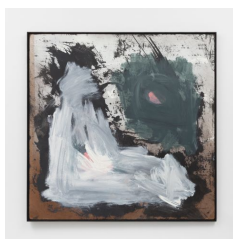

Tom Lawson
No Can Do, 2021
latex and oil on found masonite in artist's frame
49 x 48.5 in (124.5 x 123.2 cm)
BR1314

Tom Lawson
The Apology, 2021
latex and oil on found masonite in artist's frame
49 x 45.75 in (124.5 x 116.2 cm)
BR1311

Tom Lawson
This One's On Me, 2021
latex and oil on found masonite in artist's frame
42.5 x 44 in (108 x 111.8 cm)
BR1306

BROADWAY

Tom Lawson
Falling, 2021
latex and oil on found masonite in artist's frame
47.5 x 47.5 in (120.7 x 120.7 cm)
BR1310

Tom Lawson
Duet For Sound, 2021
masonite, latex, oil, wood frame
49 x 49 in (124.5 x 124.5 cm)
BR1316

Tom Lawson
Night Shift, 2021
latex and oil on found masonite in artist's frame
49 x 49 in (124.5 x 124.5 cm)
BR1313

Tom Lawson
Overture, 2021
latex and oil on found masonite in artist's frame
71 x 49.25 in (180.3 x 125.1 cm)
BR1305

Tom Lawson
Mass Communication, 2021
masonite, latex, oil, wood frame
48.5 x 49.5 in (123.2 x 125.7 cm)
BR1315