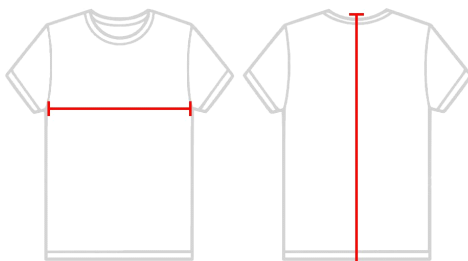

#417500 **WOMEN'S** TONAL BLEND WOMEN'S V-NECK TEE

- 100% Sublimated polyester moisture management/antimicrobial performance fabric
- Badger sport shoulder for maximum movement
- Self fabric collar - Double-needle hem with tack
- Badger heat seal logo on left sleeve

COLORS

SPECIFICATIONS

Color	XS	S	M	L	XL	2XL
Piece Weight measured in pounds	0.36	0.36	0.36	0.36	0.36	0.36
Spec Body Length measured in inches	25	26	27	28	29	30
Spec Chest Width measured in inches	16	17 1/2	19	21	23	25
Case Count # of units per case	36	36	36	36	36	36

HOW TO MEASURE

These product specifications reference a product's measurements. For sizing information and guidance, please reference our sizing charts.

BODY LENGTH

Measured from the top of the shoulder to bottom of the back.

CHEST WIDTH

Measured across the chest at its fullest part while laid flat.