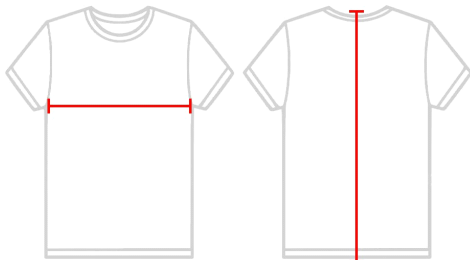

#766000 MEN'S QUILTED VEST

COLORS

SPECIFICATIONS

Color	XS	S	M	L	XL	2XL	3XL	4XL
Piece Weight measured in pounds	1.22	1.22	1.22	1.22	1.22	1.22	1.22	1.22
Spec Body Length measured in inches	26	27	28	29	30	31	32	33
Spec Chest Width measured in inches	21.5	22	23	24	25.5	27	29	30
Case Count # of units per case	24	24	24	24	24	24	12	12

HOW TO MEASURE

These product specifications reference a product's measurements. For sizing information and guidance, please reference our sizing charts.

BODY LENGTH

Measured from the top of the shoulder to bottom of the back.

CHEST WIDTH

Measured across the chest at its fullest part while laid flat.