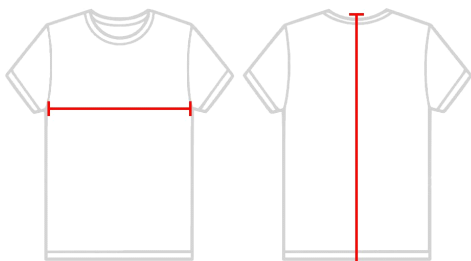

#282000 YOUTH B-TECH YOUTH TEE

- 94% Polyester, 6% SpandexMoisture
- management/antimicrobial performance fabricSoft cotton-like feel for
- comfortDouble-needle hem with tackBadger sport paneled shoulder for
- maximum movementBadger heat seal logo on left sleeve

COLORS

SPECIFICATIONS

Color	XS	S	M	L	XL
Piece Weight measured in pounds	0.24	0.24	0.24	0.24	0.24
Spec Body Length measured in inches	21	23	25	26	27
Spec Chest Width measured in inches	15	16	17	18	19
Case Count # of units per case	36	36	36	36	36

HOW TO MEASURE

These product specifications reference a product's measurements. For sizing information and guidance, please reference our sizing charts.

BODY LENGTH

Measured from the top of the shoulder to bottom of the back.

CHEST WIDTH

Measured across the chest at its fullest part while laid flat.