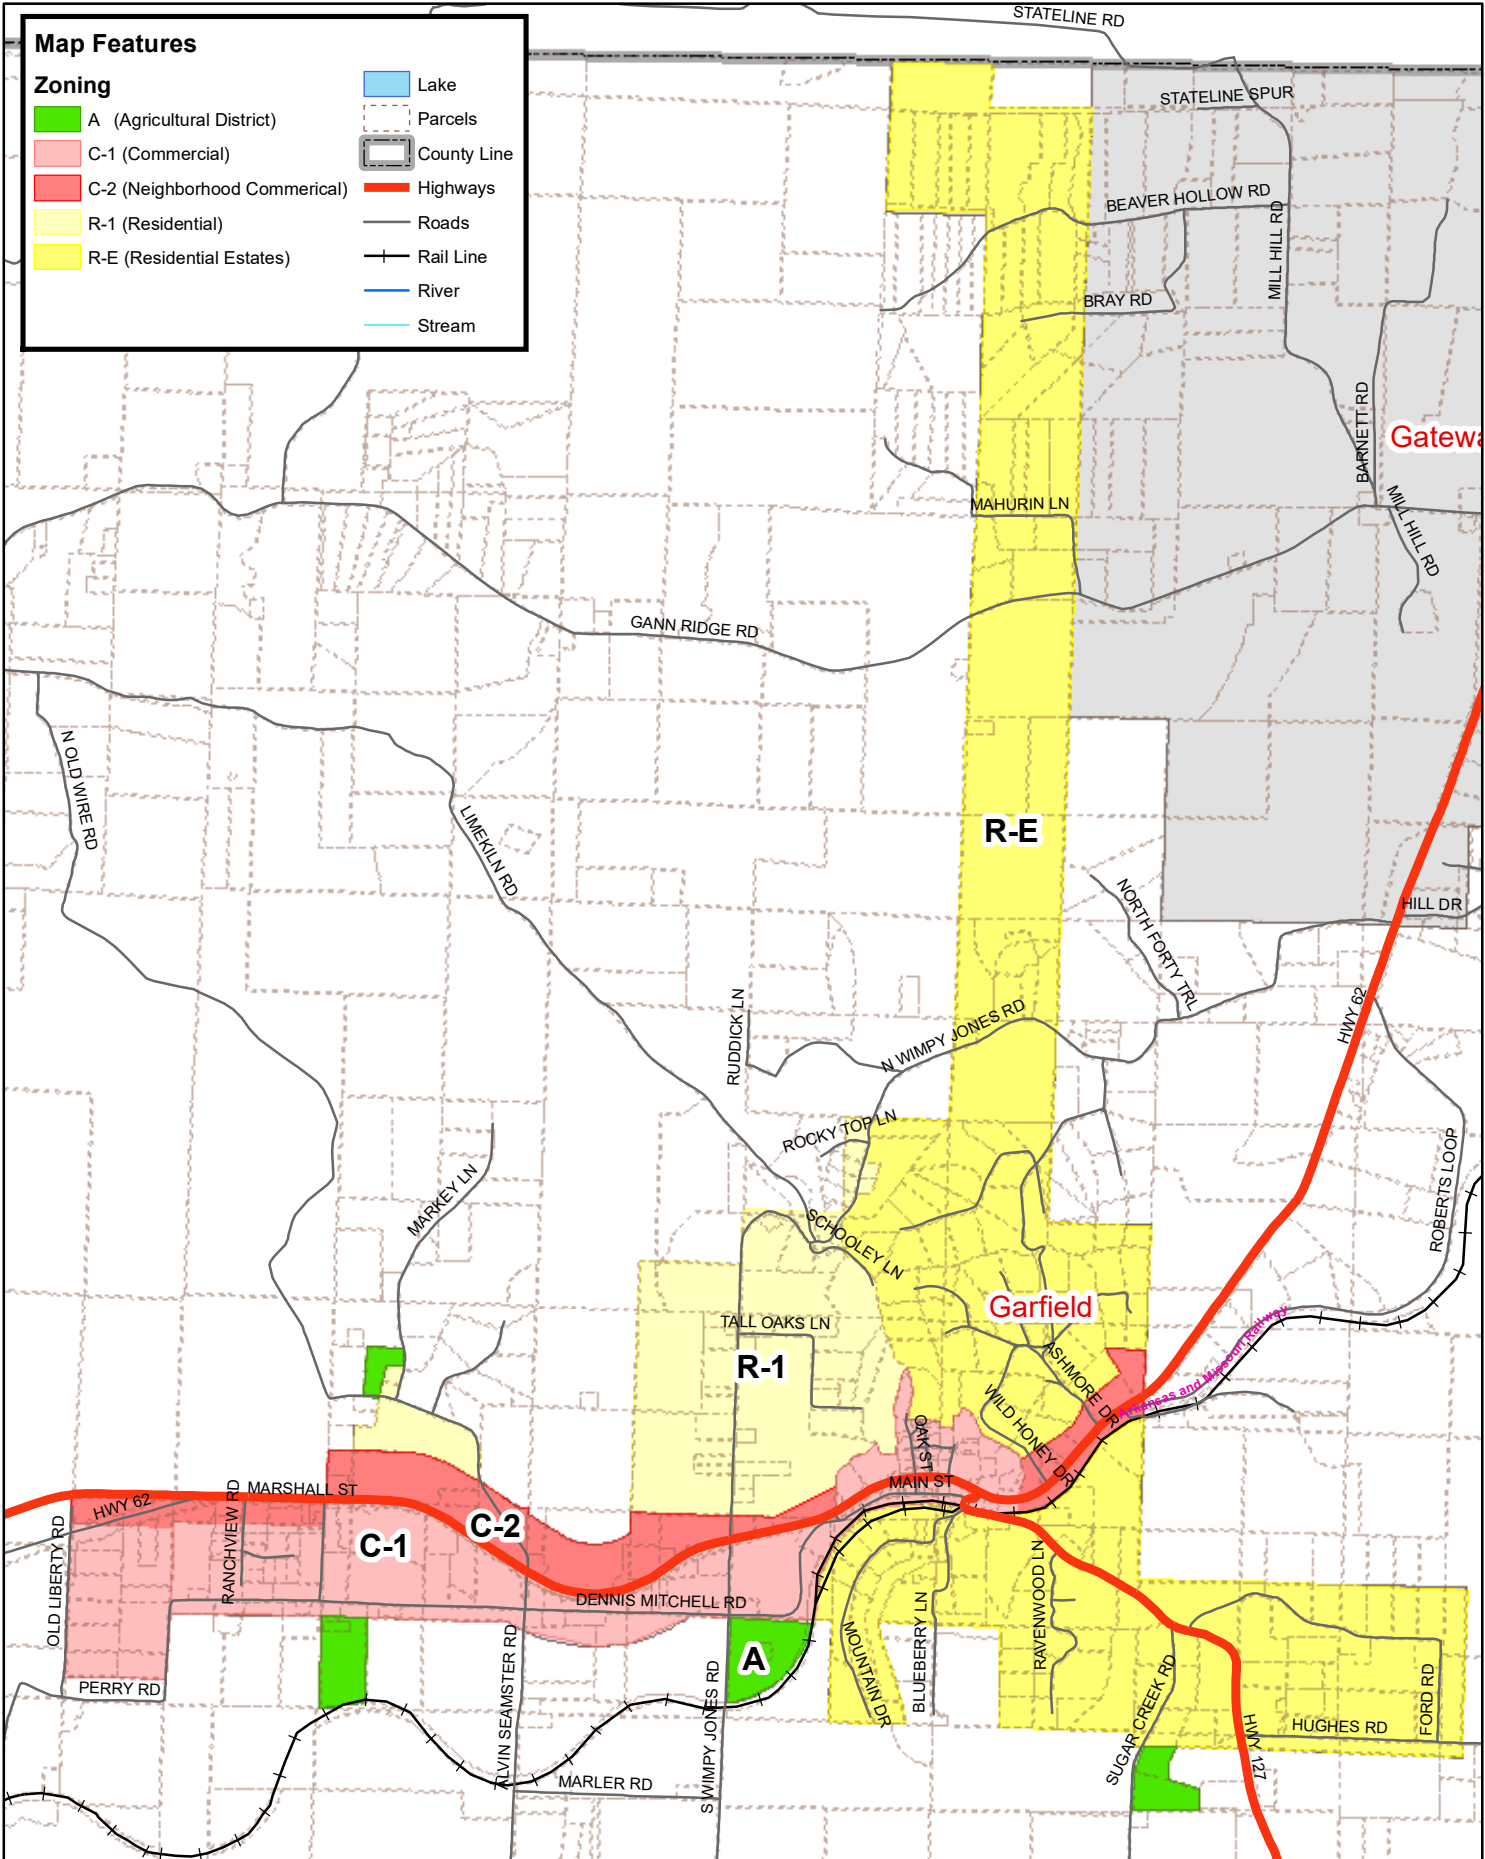

Map Features

Zoning

- A (Agricultural District)
- C-1 (Commercial)
- C-2 (Neighborhood Commercial)
- R-1 (Residential)
- R-E (Residential Estates)

- Lake
- Parcels
- County Line
- Highways
- Roads
- Rail Line
- River
- Stream

CITY OF GARFIELD ZONING MAP-2017