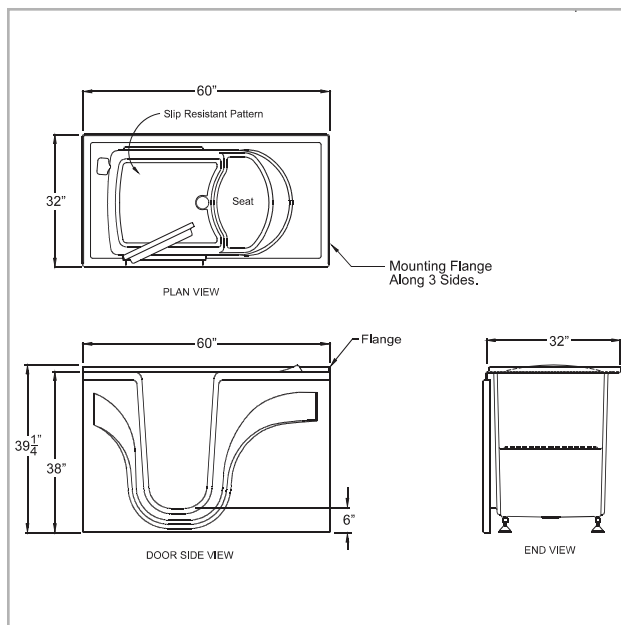

- **SoakerBath** \$9,200

This model provides a relaxing and soothing warm soak as the bather relaxes seated on the sculpted seat.

HANDED BY DOOR HINGE: Specify One- Door Hinge: Left or Right

CUSTOM OPTIONAL ACCESSORIES: (-) Deduct or (+) Add to Base Price above

TRIM COLOR SELECTION:

- Air Injector Valves and Whirlpool Jet Trim Finish:
 - Choose One: White, Bone, Biscuit, Chrome, Satin Nickel, or Polished Brass

TOTAL AMOUNT:

DIMENSIONS:
60" x 32" x 39-1/4"

COLOR SELECTION LIST: