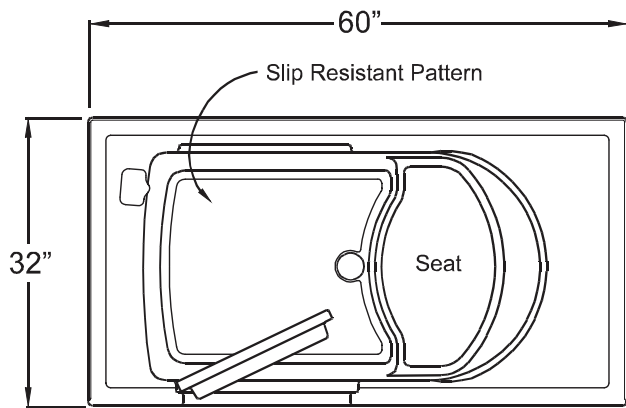

Siesta Bay

- **AeroWhirl™**
a Luxury Combination
Whirlpool Bath & Aerobath™

THE SIESTA BAY, 60" X 32", LEADS THE REVOLUTION IN INDEPENDENT PERSONAL HYDROTHERAPY. AN AMERICAN WHIRLPOOL AEROWHIRL™ AND SHOWER COMBINATION, THE SIESTA BAY ALLOWS YOUR PERSONAL INDEPENDENCE IN A VERY LUXURIOUS BATHING ENVIRONMENT.

04.01 The Siesta Bay

PLAN VIEW

All of our BathBay™ Collection models feature a secure wide opening door allowing easy entry and exit with a very low threshold. The extra deep bath bay and the perfectly designed seat makes bathing a pleasure again.

- **AeroBath** \$10,500

The Air Injector valves are located along the back edge of the seat, on the seat pedestal, and on the bathtub floor. The twenty-four massaging air jets introduce air with velocity. The result is an invigorating bubbling action of the water as the bather sits in comfort on the sculpted seat.