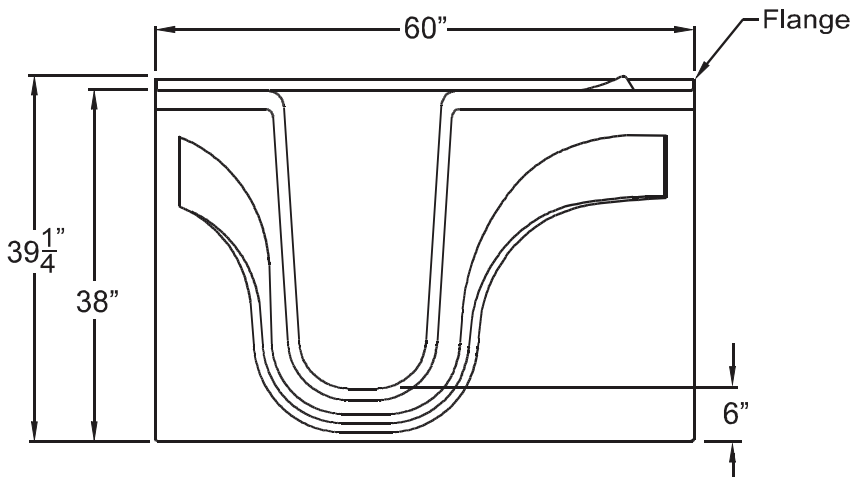

DOOR SIDE VIEW