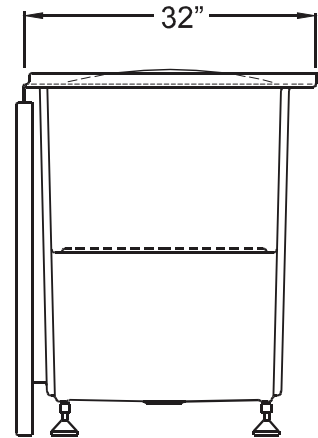

All of our BathBay™ Collection models feature a secure wide opening door allowing easy entry and exit with a very low threshold. The extra deep bath bay and the perfectly designed seat makes bathing a pleasure again.

Mounting Flange Along 3 Sides.

END VIEW