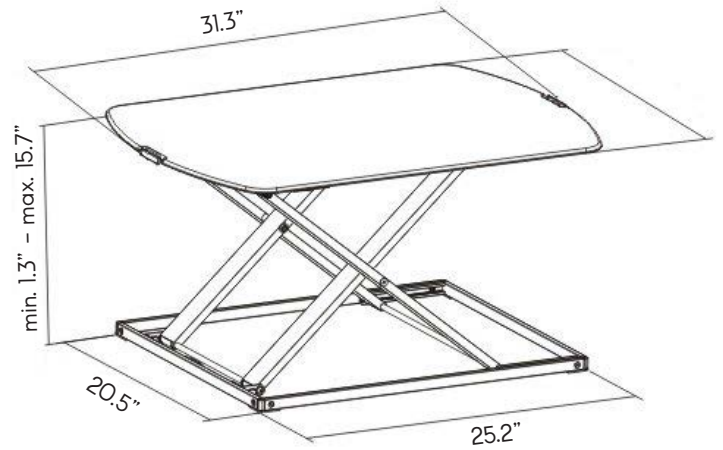

# The Rise Height Adjustable Desks

GATEWAY office furniture

800.815.1224 | [gatewayofficefurniture.com](http://gatewayofficefurniture.com)

# The Rise Height Adjustable Desks

\*stain resistant surface

## Features

- Stepless Height Settings: for your free height adjustment
- Compact board offers increased protection against liquids and chemical damage
- Aluminum Construction: provides a sleek, lighter, and elegant look
- Non-Skid Rubber Pads: protect work surface from scratches or scuffs
- May Be Shipped By A Small Package Carrier  

<b>Surface</b>	<b>Frame</b>
	
Compact Board	Aluminum

Products	SKU#	List Price
The Rise, Sit Stand Desktop Riser	5CHADSV	\$784

Dimensions	Brode (Task)
Total Dimensions	31.3" x 22" x 1.3" - 15.7"
Worksurface Size (LxW)	31.3" x 22"
Height Range	1.3" - 15.7"
Tabletop Thickness	.31"
Height Adjustment	Manual
Weight	22 lbs