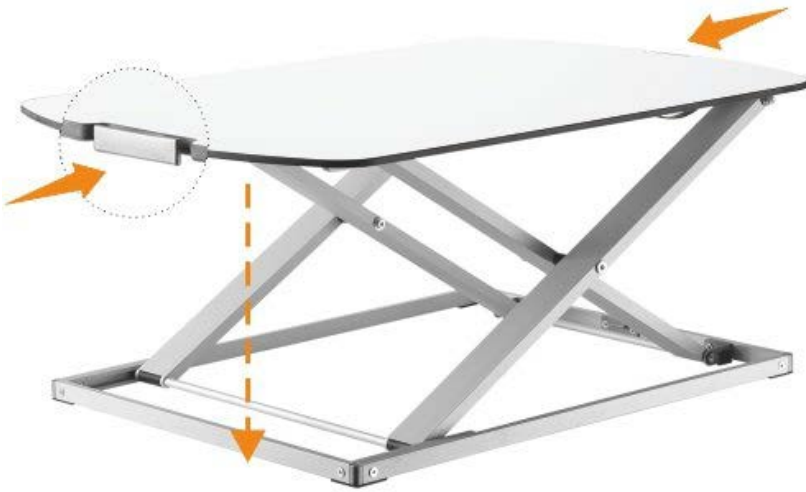

# The Rise Height Adjustable Desks

GATEWAY office furniture

800.815.1224 | [gatewayofficefurniture.com](http://gatewayofficefurniture.com)

# The Rise Height Adjustable Desks

\*stain resistant surface

## Features

- Stepless Height Settings: for your free height adjustment
- Compact board offers increased protection against liquids and chemical damage
- Aluminum Construction: provides a sleek, lighter, and elegant look
- Non-Skid Rubber Pads: protect work surface from scratches or scuffs
- May Be Shipped By A Small Package Carrier  

<b>Surface</b>	<b>Frame</b>
	
Compact Board	Aluminum

Products	SKU#	List Price
The Rise, Sit Stand Desktop Riser	5CHADSV	\$784

Dimensions	Brode (Task)
Total Dimensions	31.3" x 22" x 1.3" - 15.7"
Worksurface Size (LxW)	31.3" x 22"
Height Range	1.3" - 15.7"
Tabletop Thickness	.31"
Height Adjustment	Manual
Weight	22 lbs