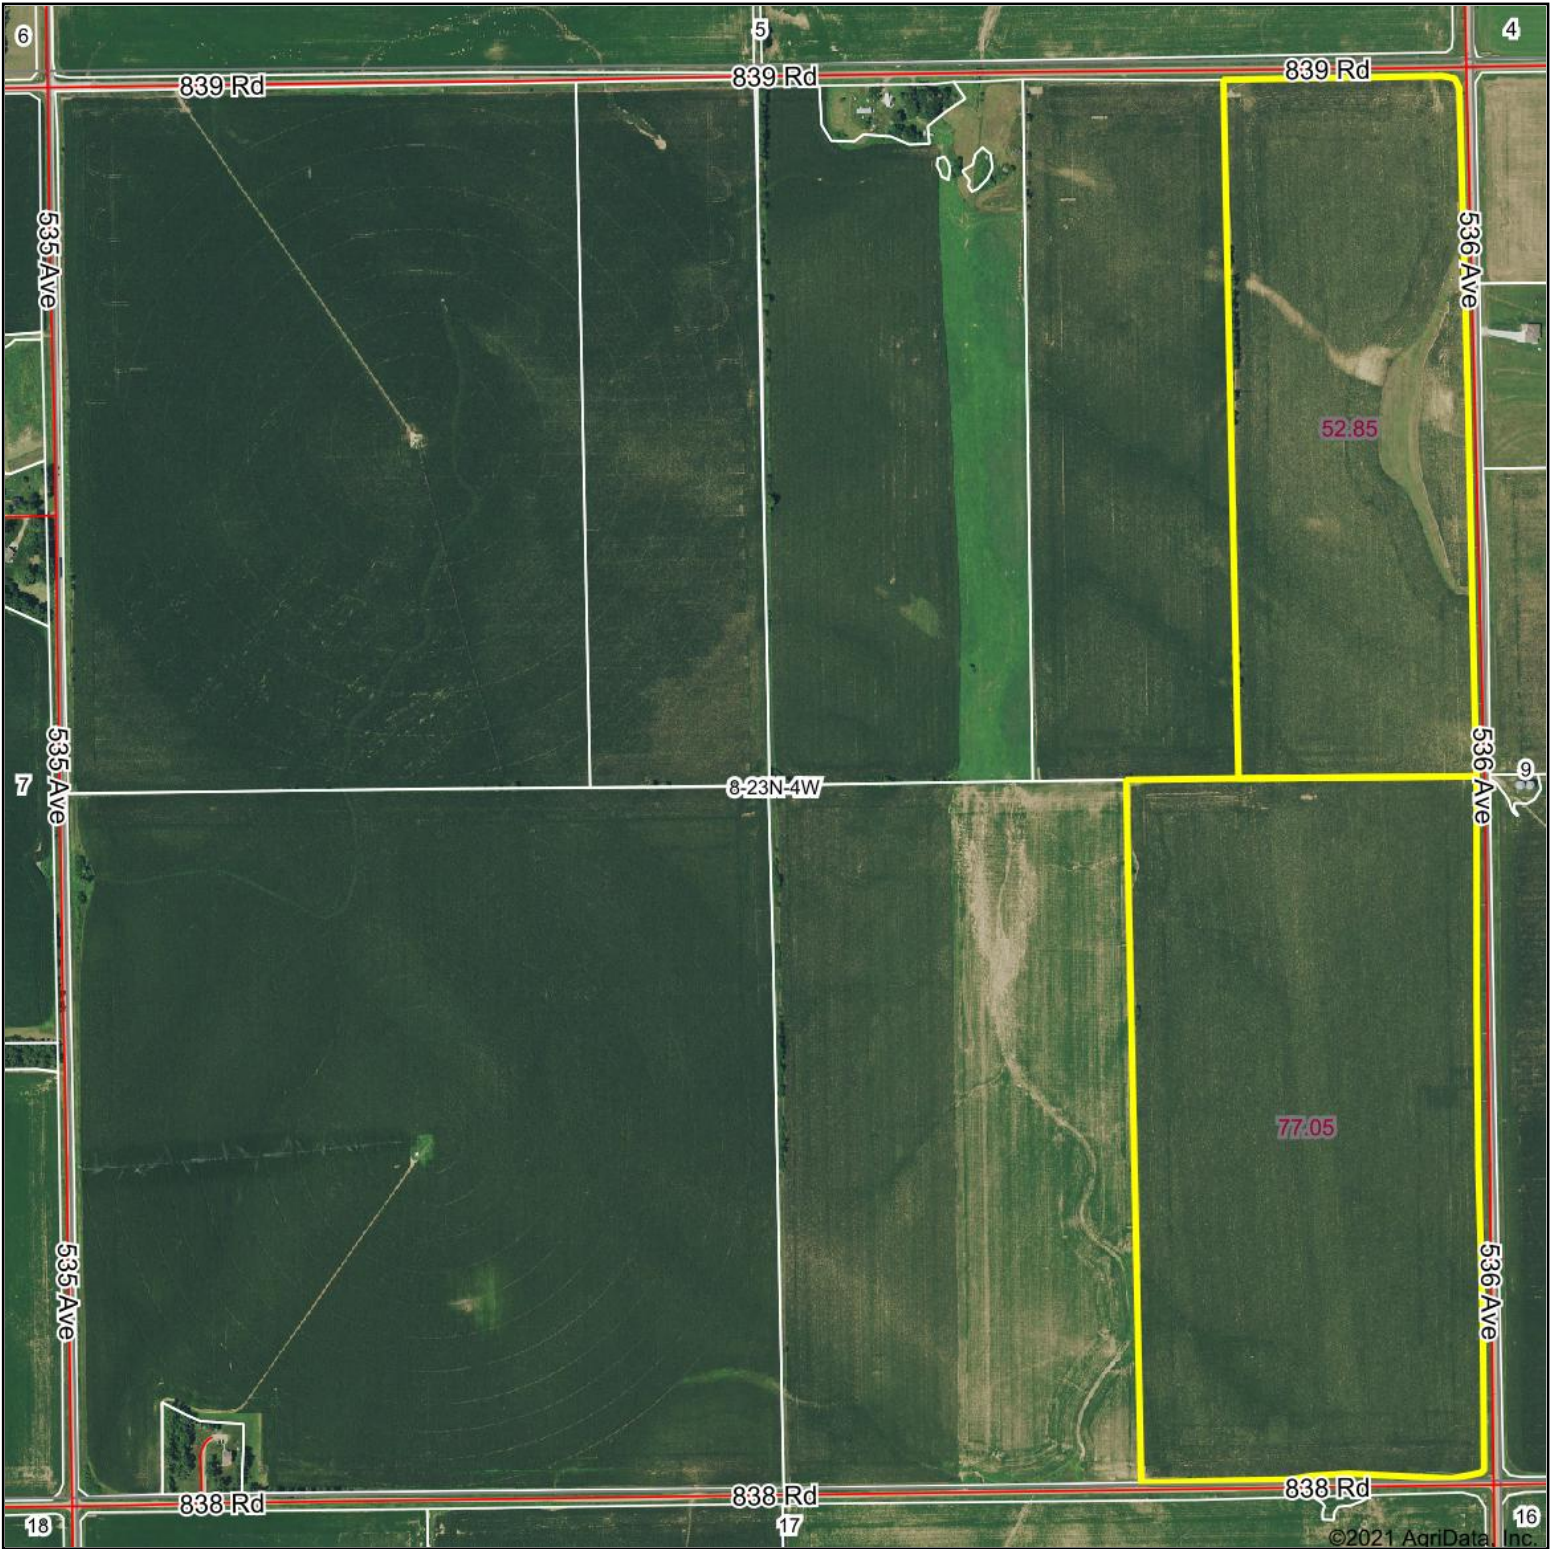

# Aerial Map

Map Center: 41.981662, -97.804811

**8-23N-4W**  
**Madison County**  
**Nebraska**

8/31/2021

Field borders provided by Farm Service Agency as of 5/21/2008.