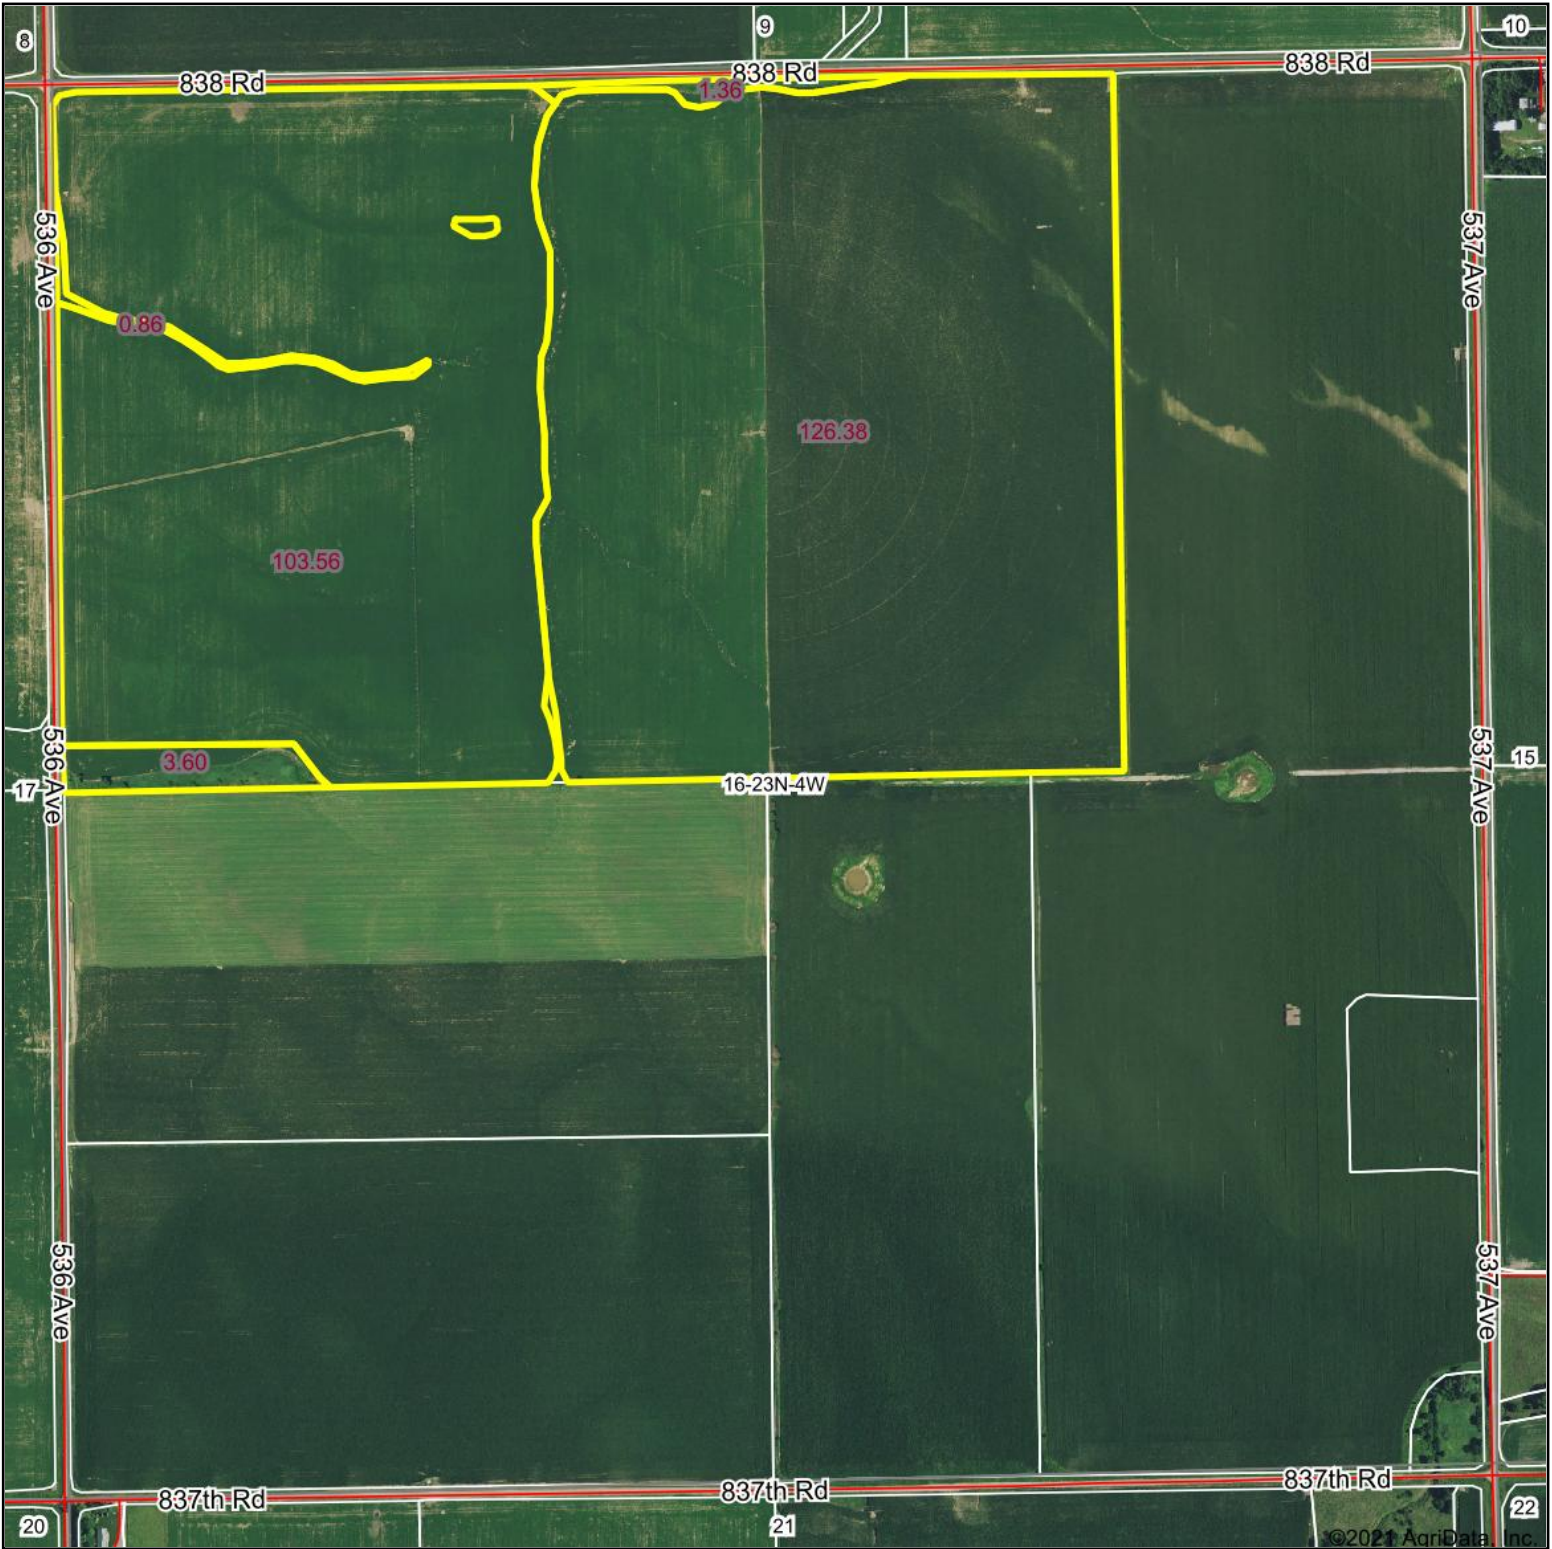

Aerial Map

Map Center: 41.967143, -97.785234

16-23N-4W
Madison County
Nebraska

8/31/2021

Maps Provided By:
 **surety**
CUSTOMIZED ONLINE MAPPING
© AgriData, Inc. 2021 www.AgriDataInc.com

Field borders provided by Farm Service Agency as of 5/21/2008.