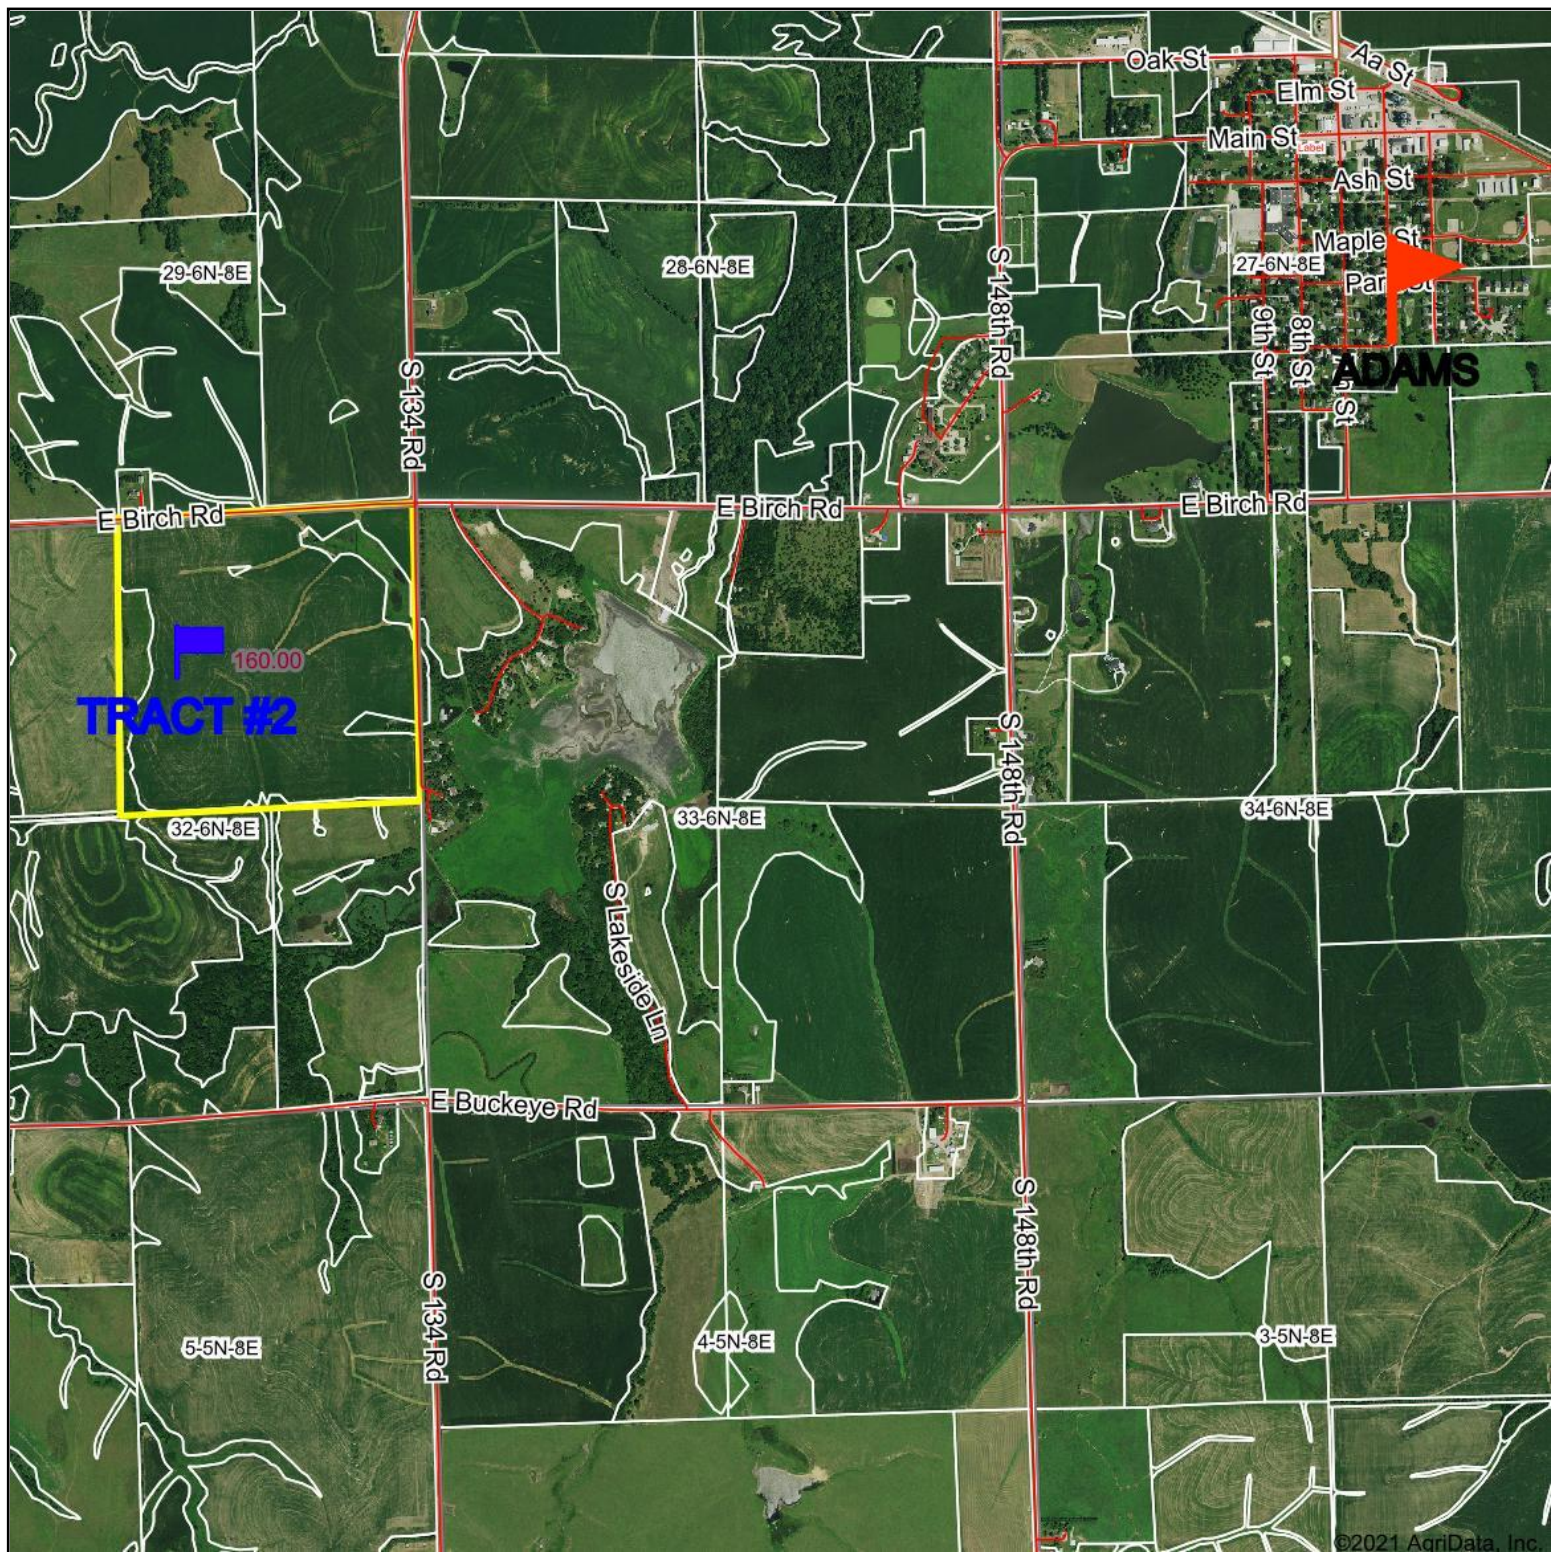

Aerial Map

Map Center: 40.444200, -96.528093

33-6N-8E
Gage County
Nebraska

6/16/2021

Maps Provided By:

CUSTOMIZED ONLINE MAPPING
© AgriData, Inc. 2021 www.AgriDataInc.com

Field borders provided by Farm Service Agency as of 5/21/2008.