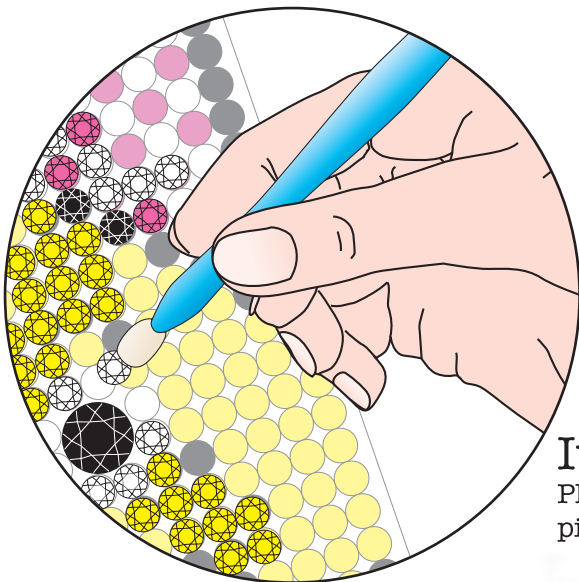

# Pixel Dotz™

MADE IN  
  
 U. S. A.  
 with over 90%  
 U.S. parts

See your art come to life dot by dot!

Create fun and fanciful art for your room or school locker! Simply pick and place dots using applicator tool. Plastic base is self adhesive, so no glue is necessary! Each set makes three designs and contain plastic rhinestones, one applicator tool with tack and three self adhesive plastic bases.

#3100  
emojis

It's easy!

Place pattern under self adhesive crafting plastic, pick and place stones with applicator tool.

Six kits are available packaged in attractive full color boxes.

They make the perfect gift!