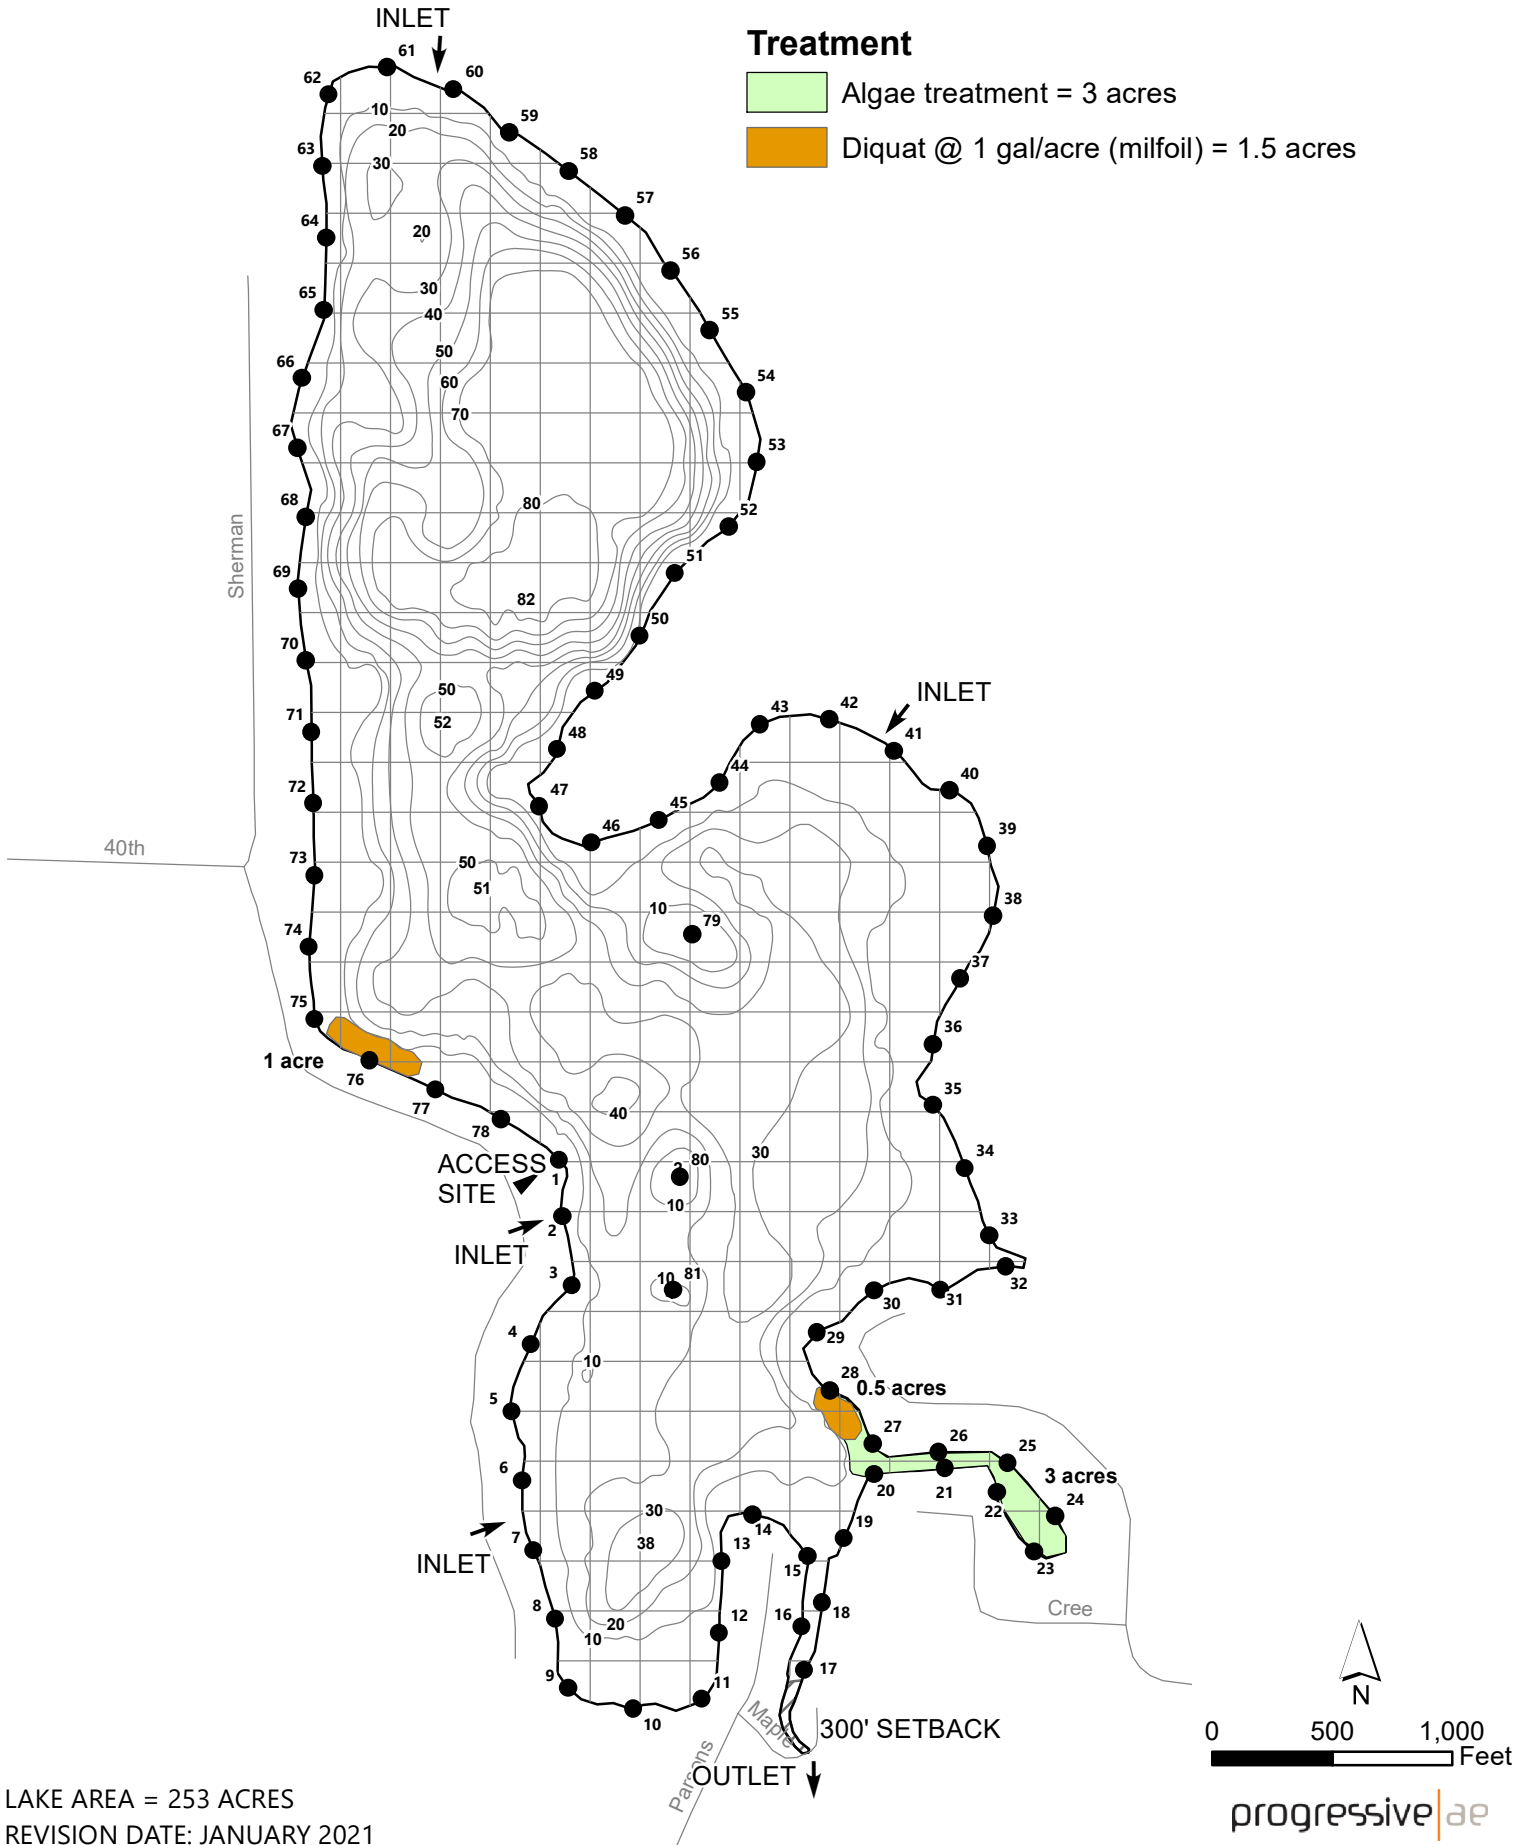

☐ = 1 ACRE

RYERSON LAKE NEWAYGO COUNTY, MICHIGAN SEPTEMBER 1, 2021 TREATMENT MAP

LAKE AREA = 253 ACRES
REVISION DATE: JANUARY 2021

progressive|ae