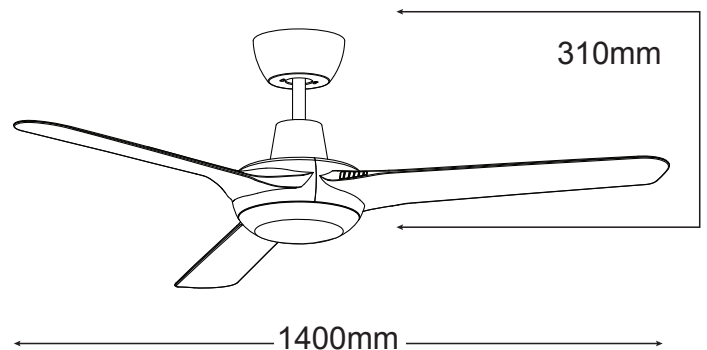

CRUISE

Colour Changeable Temperature

1400mm 15W Dimmable LED CCT

MCF1433S

Silver

MCF1433W

White

MCF1433M

Matt Black

- /// 7 year warranty*
- /// Suitable for indoor/outdoor undercover use
- /// Dimmable 15W CCT switchable (3000k, 4000k or 5000k) LED light
- /// 3 stage step dimming LED light (step dim uses normal light switch or MPREM remote)
- /// ABS composite construction
- /// Fully reversible for summer & winter Powerful and efficient 60W motor
- /// Electronically factory balanced blades Remote control adaptable
- /// 1400mm (56") blade diameter
- /// Hangsure angle canopy
- /// 11° blade pitch