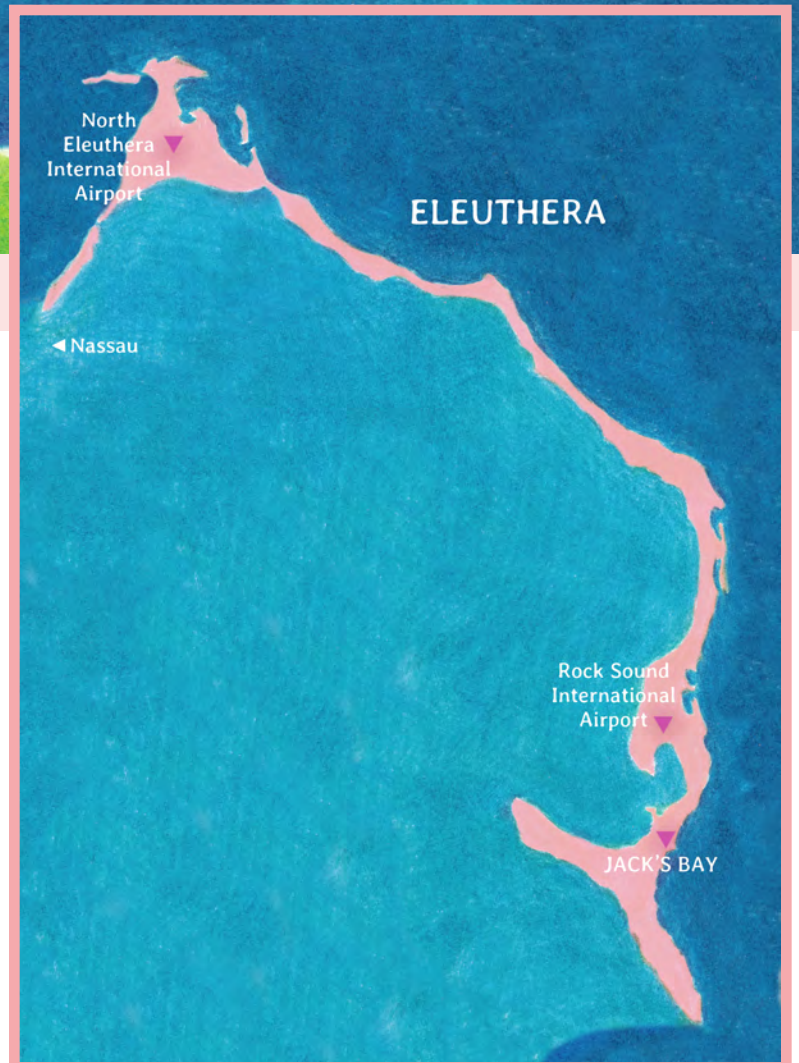

REGIONAL MAP

ROCK SOUND ELEUTHERA, BAHAMAS

- Less than one-hour flight from Miami
- 10 minutes from Rock Sound International Airport
- 90 minutes from North Eleuthera International Airport