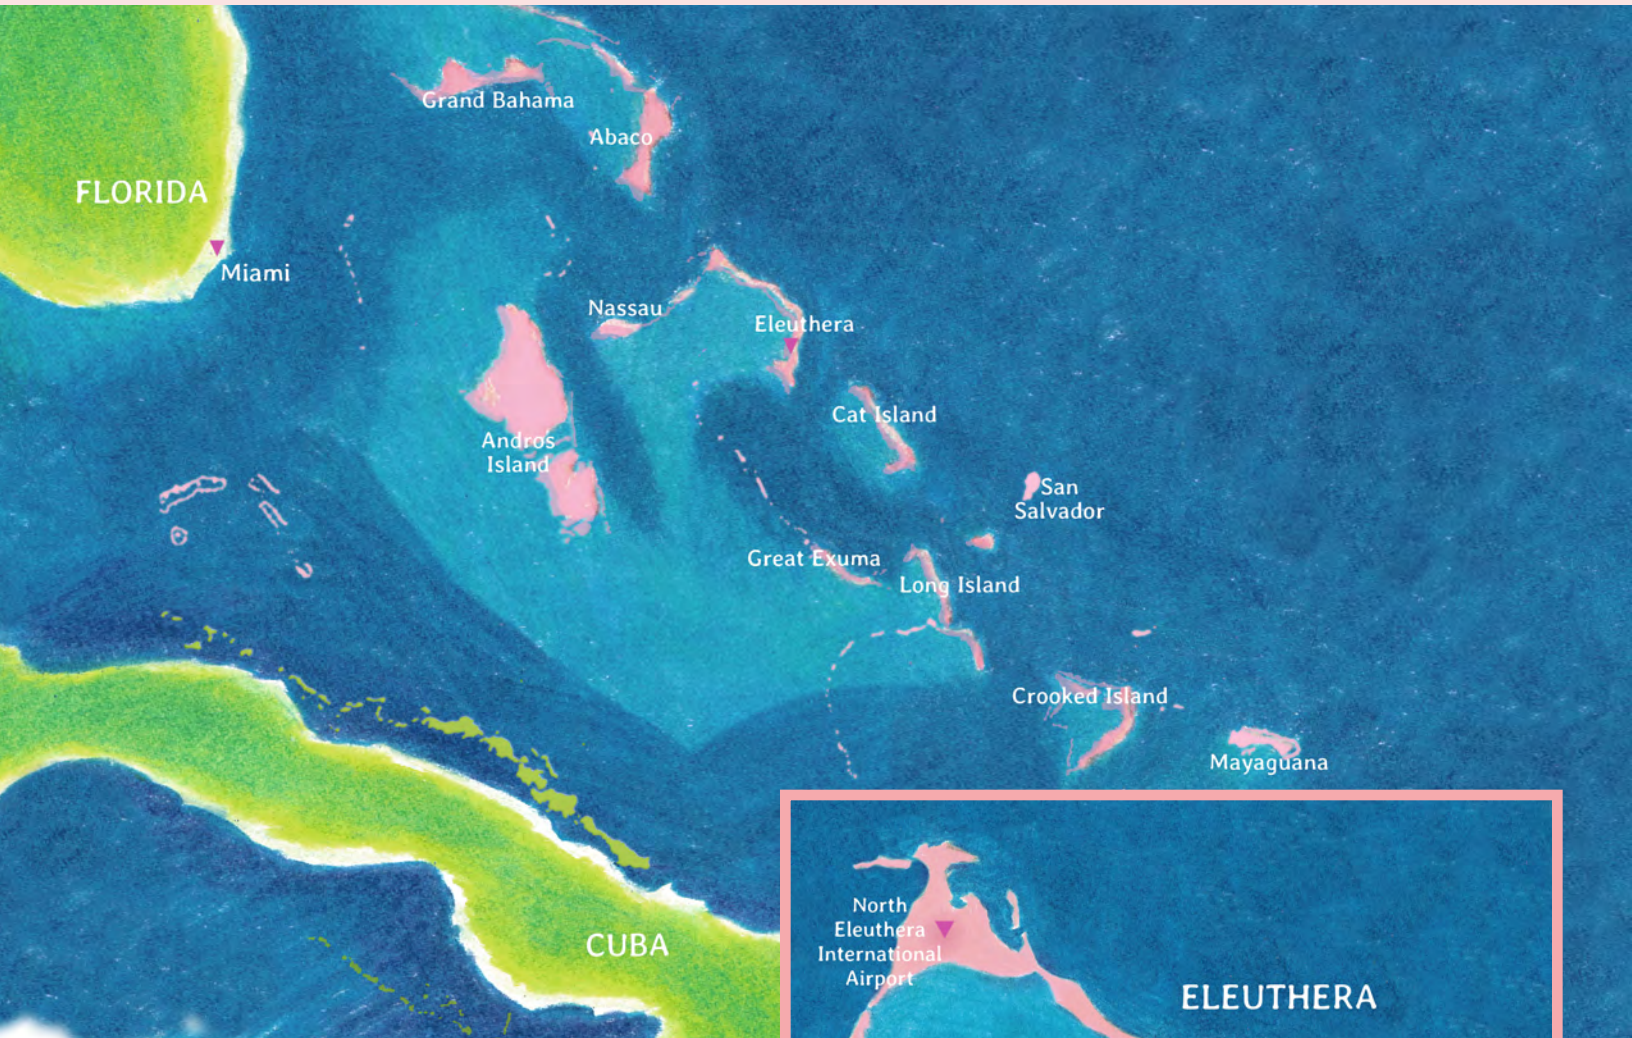

REGIONAL MAP

ROCK SOUND ELEUTHERA, BAHAMAS

- Less than one-hour flight from Miami
- 10 minutes from Rock Sound International Airport
- 90 minutes from North Eleuthera International Airport