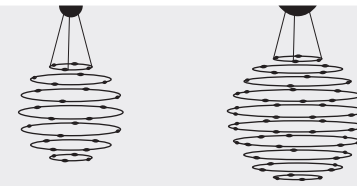

Trenta

Trenta / battery table lamp / plug driver 110-240V with EU plug

TRENTA / glass bulb / brass-coated cover / 1x1W LED / on/off included US\$ 2.945

notes

Petits Bijoux

28 Petits Bijoux

56 Petits Bijoux

28 Petits Bijoux / pendant lamp / 110V or 240V