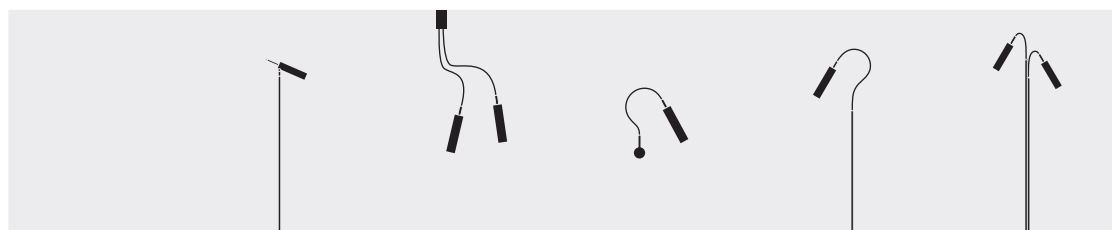

Lucenera 506   Lucenera 206   Lucenera 202   Lucenera 207   Lucenera 208

Lucenera 200 / table lamp / 240V (110V version available with on/off - bulb not supplied)

L200L / black / 1xGU10 5,5W LED bulb / dimmer included	US$	864
L200LW / white / 1xGU10 5,5W LED bulb / dimmer included	US$	864

Lucenera 500 / table lamp / 240V (110V version available with on/off - bulb not supplied)

L500L / black / 1xGU10 5,5W LED bulb / dimmer included	US$	884
L500LW / white / 1xGU10 5,5W LED bulb / dimmer included	US$	884

Lucenera 504 / pendant lamp / 110V (bulb not supplied)-240V

L504L / black / 1xGU10 5,5W LED bulb	US$	712
L504LW / white / 1xGU10 5,5W LED bulb	US$	712

Lucenera 502 / wall lamp / 110V (bulb not supplied)-240V

L502L / black / 1xGU10 5,5W LED bulb / on/off switch included	US$	665
L502LW / white / 1xGU10 5,5W LED bulb / on/off switch included	US$	665

Lucenera 503 / wall lamp / 110V (bulbs not supplied)-240V

L503L / black / 2xGU10 5,5W LED bulb / 2x on/off switch included	US$	1.102
L503LW / white / 2xGU10 5,5W LED bulb / 2x on/off switch included	US$	1.102

Lucenera 506 / standing lamp / 110V (bulb not supplied)-240V

L506L / black / 1xGU10 5,5W LED bulb / dimmer included	US$	988
L506LW / white / 1xGU10 5,5W LED bulb / dimmer included	US$	988

Lucenera 206 / ceiling lamp / 110V (bulbs not supplied)-240V

L20680L / black / 2xGU10 5,5W LED bulb	US$	1.036
L20680LW / white / 2xGU10 5,5W LED bulb	US$	1.036

Lucenera 202 / wall lamp / 110V (bulb not supplied)-240V

L202L / black / 1xGU10 5,5W LED bulb	US$	627
L202LW / white / 1xGU10 5,5W LED bulb	US$	627

Lucenera 207 / standing lamp / 110V (bulb not supplied)-240V

L207L / black / 1xGU10 5,5W LED bulb / dimmer included	US$	1.026
L207LW / white / 1xGU10 5,5W LED bulb / dimmer included	US$	1.026

Lucenera 208 / standing lamp / 110V (bulbs not supplied)-240V

L208L / black / 2xGU10 5,5W LED bulb / dimmer included	US$	1.767
L208LW / white / 2xGU10 5,5W LED bulb / dimmer included	US$	1.767

notes