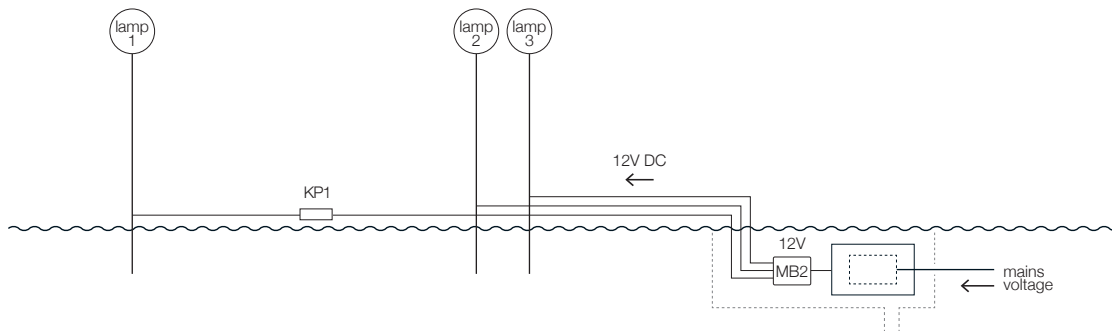

2	Connection type	For models	Power supply	Access. applied
	GEL BOX system (with well)	Syphasera/Syphasera/Syphaduepassi/More	provided by client	1x code MB2 1x code KP1

3	Connection type	For models	Power supply	Access. applied
	GEL BOX system (without well)	More (MR70/MR100/MR130)	code ED6	1x code ED6 1x code MB1 1x code MB2 1x code MSMP 3x code MPT*