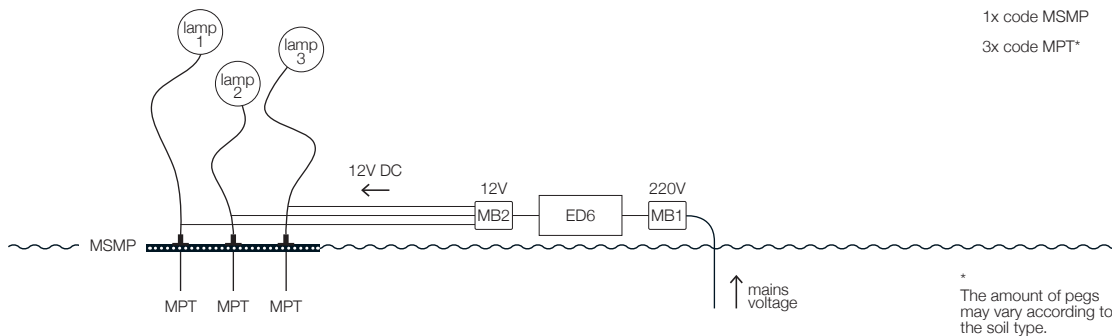

Installation suggestions for Outdoor / GEL BOX system

1	Connection type	For models	Power supply	Access. applied
	GEL BOX system (without well)	Syphasera/Syphasera/Syphaduepassi/More	code ED6	1x code ED6 1x code MB1 1x code MB2

2	Connection type	For models	Power supply	Access. applied
	GEL BOX system (with well)	Syphasera/Syphasera/Syphaduepassi/More	provided by client	1x code MB2 1x code KP1

3	Connection type	For models	Power supply	Access. applied
	GEL BOX system (without well)	More (MR70/MR100/MR130)	code ED6	1x code ED6 1x code MB1 1x code MB2 1x code MSMP 3x code MPT*

Installation suggestions for Outdoor / GEL BOX system and QUICK CONNECTORS system

4	Connection type	For models	Power supply	Access. applied
	GEL BOX system (with well)	More (MR70/MR100/MR130)	provided by client	1x code MB2 1x code MSPT 3x code MPT

5	Connection type	For models	Power supply	Access. applied
	QUICK CONNECTORS system	Syphasera/Syphasera/Syphaduepassi/More	code ED6CR	1x code ED6CR 1x code CRM 5x code CRS 1x code KP2

6	Connection type	For models	Power supply	Access. applied
	QUICK CONNECTORS system	Syphasera/Syphasera/Syphaduepassi/More	code ED7CR	1x code ED7CR* 2x code CRM 9x code CRS *without plug cable, with mains voltage connectors