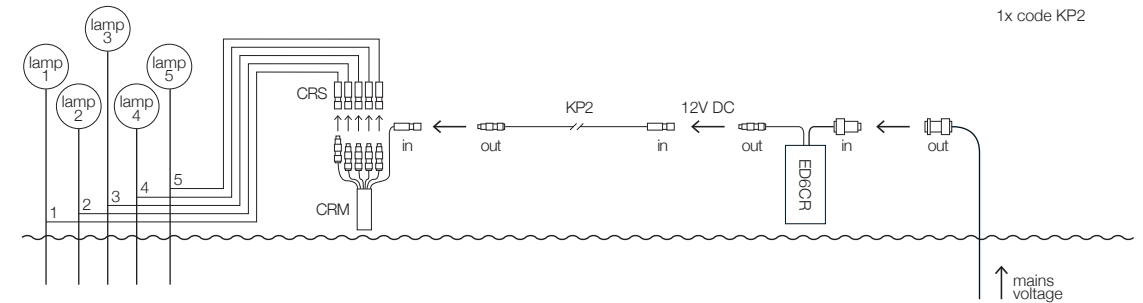

5	Connection type	For models	Power supply	Access. applied
	QUICK CONNECTORS system	Syphasera/Syphasera/Syphaduepassi/More	code ED6CR	1x code ED6CR 1x code CRM 5x code CRS 1x code KP2