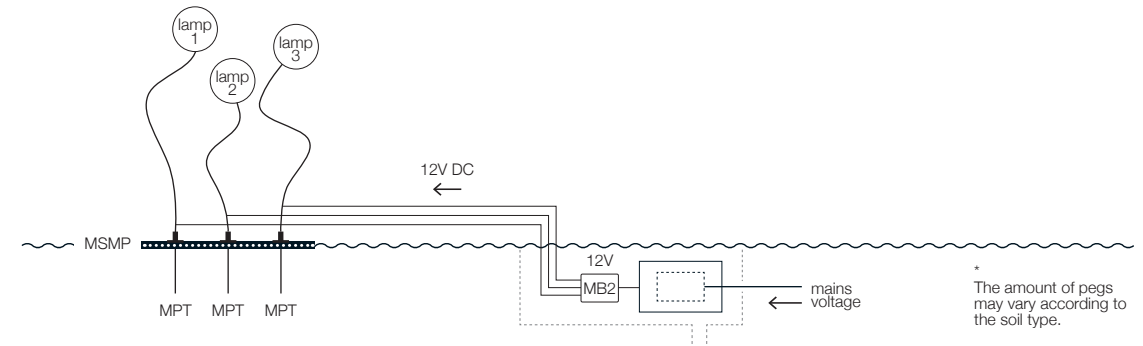

Installation suggestions for Outdoor / GEL BOX system and QUICK CONNECTORS system

4	Connection type	For models	Power supply	Access. applied
	GEL BOX system (with well)	More (MR70/MR100/MR130)	provided by client	1x code MB2 1x code MSPT 3x code MPT