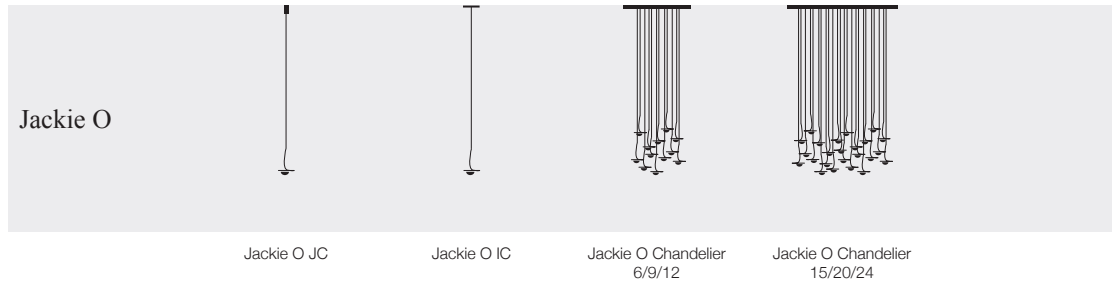

notes

Jackie O JC / pendant lamp / nickel jack connection

JOJC / 120 cm / nickel / 1x1W LED / driver not included (see page 58)	US$	370

Jackie O IC / pendant/recessed lamp / nickel plate with tensioner

JOIC / 175 cm / nickel / nickel plate / 1x1W LED / driver not included (see page 58)	US$	352

Jackie O Chandelier 6 / 9 / 12 / pendant lamp / 110V or 240V

JO6Q / satin steel base 30x30 cm / nickel / 6x1W LED with jack / IGBT/Triac dimmable	US$	3.021
JO9Q / satin steel base 30x30 cm / nickel / 9x1W LED with jack / IGBT/Triac dimmable	US$	4.132
JO12Q / satin steel base 30x30 cm / nickel / 12x1W LED with jack / IGBT/Triac dimmable*	US$	5.073

*110V version available 1...10V or push dimmable only

Jackie O Chandelier 15 / 20 / 24 / pendant lamp / 110V or 240V

JO15Q / satin steel base 60x60 cm / nickel / 15x1W LED with jack / IGBT/Triac dimmable	US$	6.213
JO15R / satin steel base 150x30 cm / nickel / 15x1W LED with jack / IGBT/Triac dimmable	US$	6.213
JO20Q / satin steel base 60x60 cm / nickel / 20x1W LED with jack / IGBT/Triac dimmable	US$	7.866
JO20R / satin steel base 150x30 cm / nickel / 20x1W LED with jack / IGBT/Triac dimmable	US$	7.866
JO24Q / satin steel base 60x60 cm / nickel / 24x1W LED with jack / IGBT/Triac dimmable	US$	9.101
JO24R / satin steel base 150x30 cm / nickel / 24x1W LED with jack / IGBT/Triac dimmable	US$	9.101