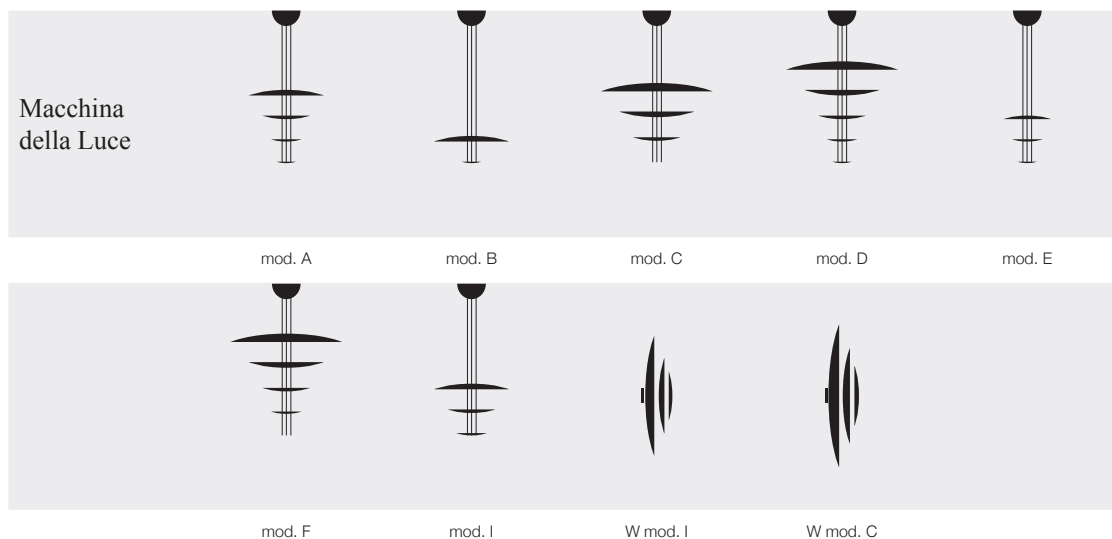

Macchina della Luce pendant version: standard rods height 145 cm to be cut to size; rods 300 cm available on request.

Macchina della Luce mod. A / pendant lamp / 110V or 240V

MALG / discs Ø 80-50-30-18 cm / gold / 7x6W LED board / Triac dimmable	US$	3.676
MALS / discs Ø 80-50-30-18 cm / silver / 7x6W LED board / Triac dimmable	US$	3.676
MALC / discs Ø 80-50-30-18 cm / copper / 7x6W LED board / Triac dimmable	US$	3.676

Macchina della Luce mod. B / pendant lamp / 110V or 240V

MBLG / discs Ø 80-18 cm / gold / 2x6W LED board / Triac dimmable	US$	2.270
MBLS / discs Ø 80-18 cm / silver / 2x6W LED board / Triac dimmable	US$	2.270
MBLC / discs Ø 80-18 cm / copper / 2x6W LED board / Triac dimmable	US$	2.270

Macchina della Luce mod. C / pendant lamp / 110V or 240V

MCLG / discs Ø 120 (flying leaf)-80-50 cm / gold / 7x6W LED board / Triac dimmable	US$	5.054
MCLS / discs Ø 120 (flying leaf)-80-50 cm / silver / 7x6W LED board / Triac dimmable	US$	5.054
MCLC / discs Ø 120 (flying leaf)-80-50 cm / copper / 7x6W LED board / Triac dimmable	US$	5.054

Macchina della Luce mod. D / pendant lamp / 240V (110V version available on request)

MDLG / discs Ø 120 (flying leaf)-80-50-30-18 cm / gold / 10x6W LED board / Triac dimmable	US$	5.871
MDLS / discs Ø 120 (flying leaf)-80-50-30-18 cm / silver / 10x6W LED board / Triac dimmable	US$	5.871
MDLC / discs Ø 120 (flying leaf)-80-50-30-18 cm / copper / 10x6W LED board / Triac dimmable	US$	5.871

Macchina della Luce mod. E / pendant lamp / 110V or 240V

MELG / discs Ø 50-30-18 cm / gold / 4x6W LED board / Triac dimmable	US$	2.214
MELS / discs Ø 50-30-18 cm / silver / 4x6W LED board / Triac dimmable	US$	2.214
MELC / discs Ø 50-30-18 cm / copper / 4x6W LED board / Triac dimmable	US$	2.214

Macchina della Luce mod. F / pendant lamp / 240V (110V version available on request)

MFLG / discs Ø 120 (flying leaf)-80-50-30 cm / gold / 9x6W LED board / Triac dimmable	US$	5.586
MFLS / discs Ø 120 (flying leaf)-80-50-30 cm / silver / 9x6W LED board / Triac dimmable	US$	5.586
MFLC / discs Ø 120 (flying leaf)-80-50-30 cm / copper / 9x6W LED board / Triac dimmable	US$	5.586

Macchina della Luce mod. I / pendant lamp / 110V or 240V

MILG / discs Ø 80-50-30 cm / gold / 5x6W LED board / Triac dimmable	US$	3.078
MILS / discs Ø 80-50-30 cm / silver / 5x6W LED board / Triac dimmable	US$	3.078
MILC / discs Ø 80-50-30 cm / copper / 5x6W LED board / Triac dimmable	US$	3.078

Macchina della Luce W mod. I / wall lamp / 110V (bulbs not supplied)-240V

MPILW / discs Ø 80-50-30 cm / white / 8xG9 LED bulb / IGBT/Triac dimmable	US$	2.736
MPILG / discs Ø 80-50-30 cm / gold / 8xG9 LED bulb / IGBT/Triac dimmable	US$	3.021
MPILS / discs Ø 80-50-30 cm / silver / 8xG9 LED bulb / IGBT/Triac dimmable	US$	3.021
MPILC / discs Ø 80-50-30 cm / copper / 8xG9 LED bulb / IGBT/Triac dimmable	US$	3.021

Macchina della Luce W mod. C / wall lamp / 110V (bulbs not supplied)-240V