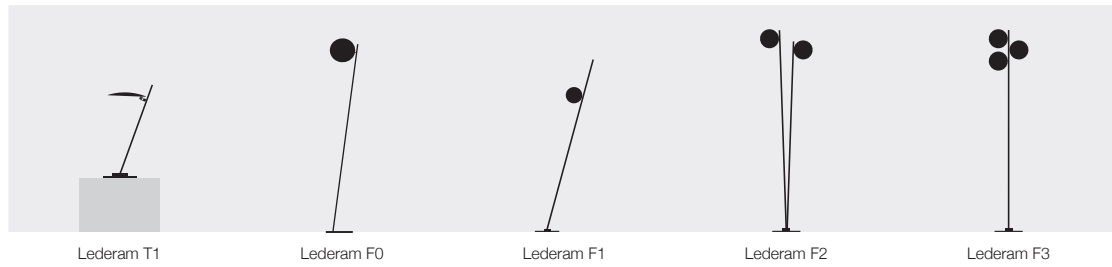

PB28 / brass rings / white base / 28x1W 24V LED / IGBT/Triac dimmable US\$ 8.636

56 Petits Bijoux / pendant lamp / 110V or 240V

PB56 / brass rings / white base / 56x1W 24V LED / IGBT/Triac dimmable US\$ 14.535

Petites Lentilles

22 Petites Lentilles

22 Petites Lentilles / pendant lamp / 240V (110V version available on request)

PL22 / brass oval / white base / 22x1W 24V LED - low voltage LED strip (base) / wireless dimming US\$ 6.935

notes

Lederam Manta S1 / pendant lamp / 110V or 240V

LS13 / shade black/gold / black rod / gold disc / 1x17W LED module	US\$	1.434
LS14 / shade black/copper / black rod / copper disc / 1x17W LED module	US\$	1.434
LS15 / shade white/white / gold rod / white disc / 1x17W LED module	US\$	1.244
LS16 / shade white/gold / satin rod / white disc / 1x17W LED module	US\$	1.434
LS18 / shade white/white / satin rod / white disc / 1x17W LED module	US\$	1.244
LS110 / shade white/white / white rod / white disc / 1x17W LED module	US\$	1.244