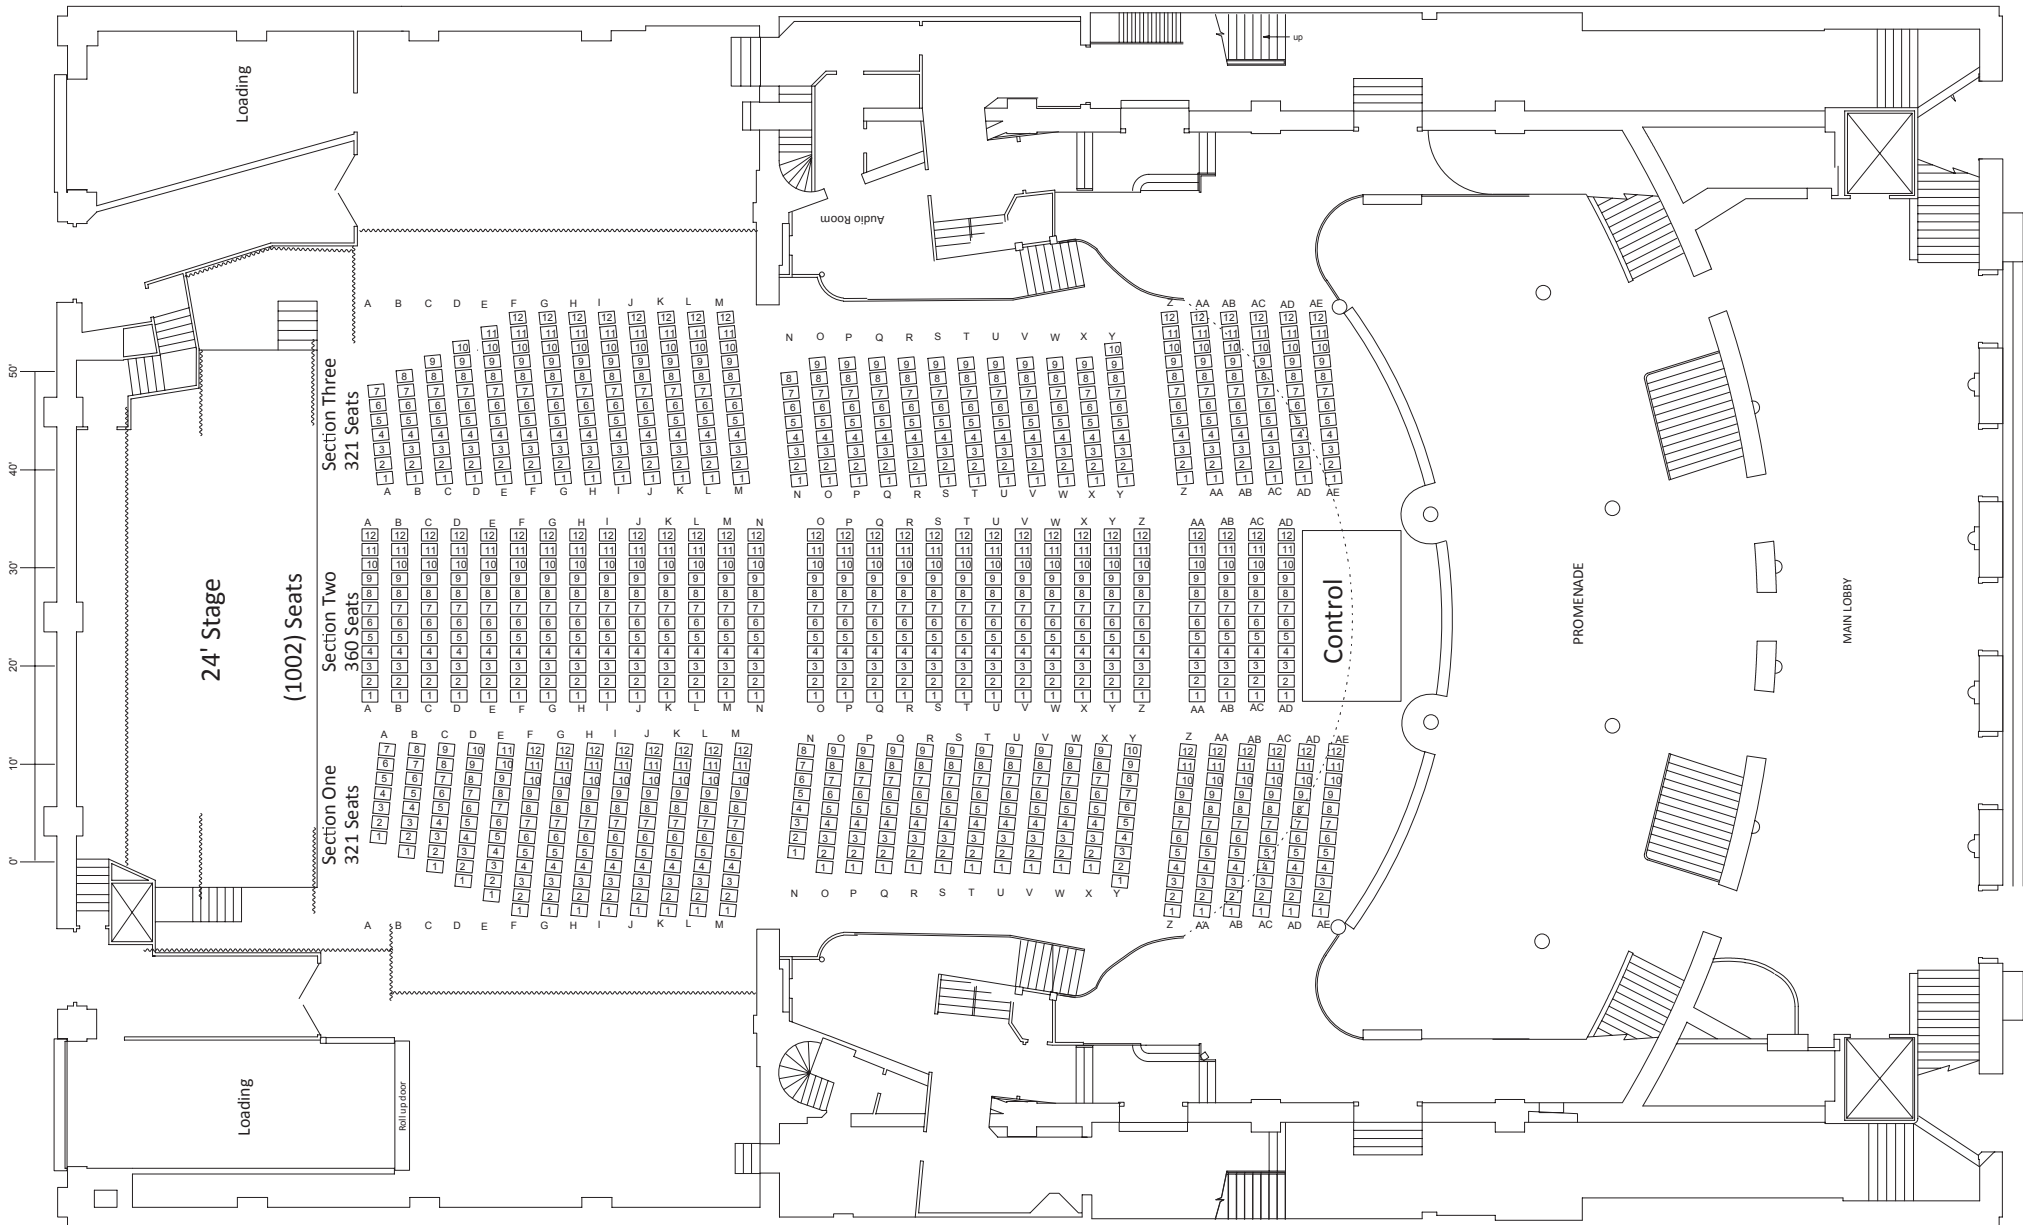

THE HAMMERSTEIN BALLROOM

THE HAMMERSTEIN BALLROOM: DRESSING ROOMS

THE HAMMERSTEIN BALLROOM: FULL BANQUET

THE HAMMERSTEIN BALLROOM: SEATED 24' STAGE

THE HAMMERSTEIN BALLROOM: 1ST BALCONY

535 Seats

THE HAMMERSTEIN BALLROOM: 1ST BALCONY SEATED

(61) 54" Half Rounds
4 seats per table
244 Seats

THE HAMMERSTEIN BALLROOM: 2ND BALCONY

535 Fixed Seats