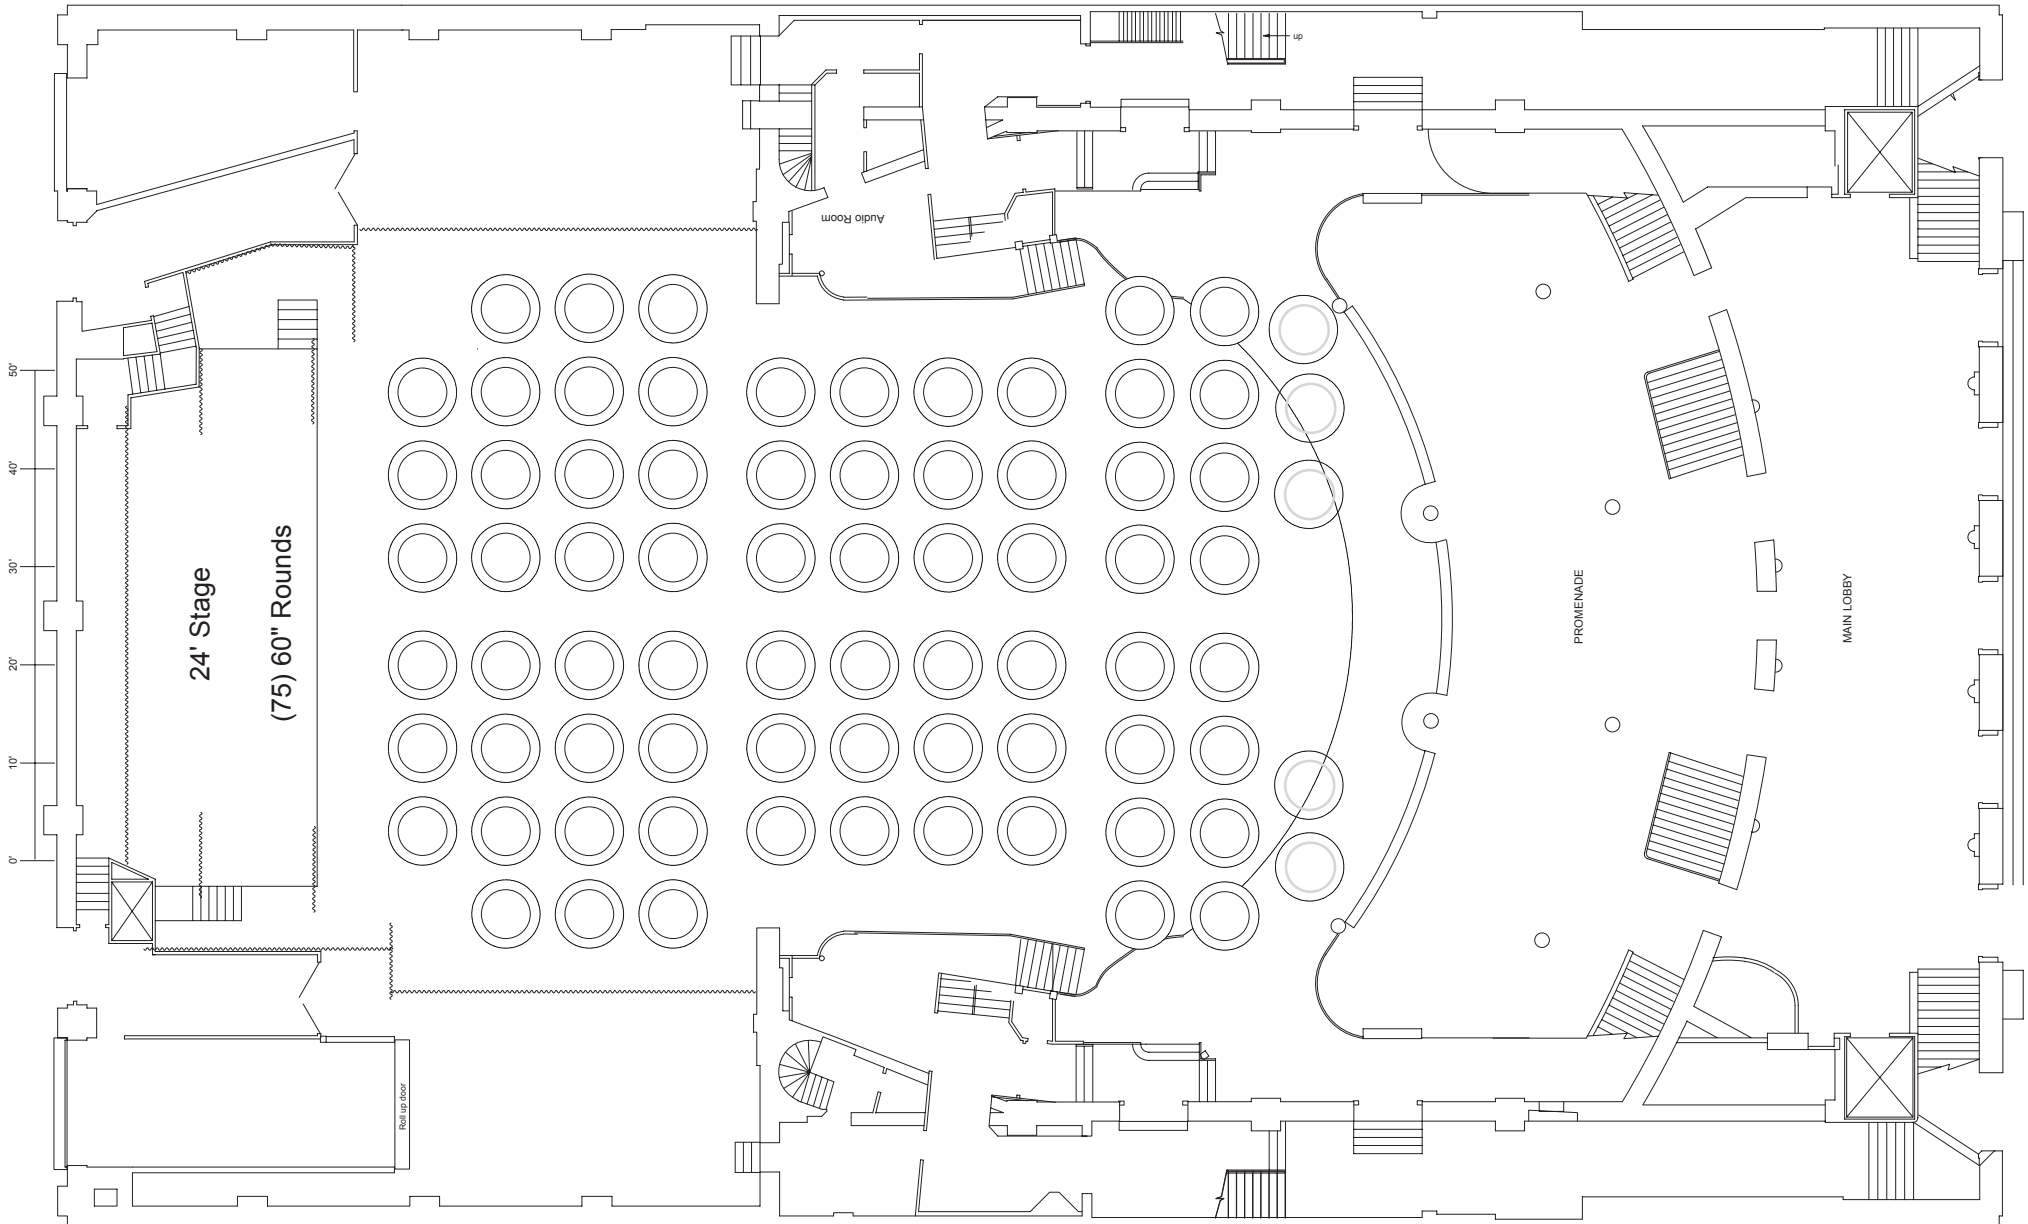

THE HAMMERSTEIN BALLROOM

THE HAMMERSTEIN BALLROOM: DRESSING ROOMS

THE HAMMERSTEIN BALLROOM: FULL BANQUET

THE HAMMERSTEIN BALLROOM: SEATED 24' STAGE

THE HAMMERSTEIN BALLROOM: 1ST BALCONY

535 Seats

THE HAMMERSTEIN BALLROOM: 1ST BALCONY SEATED

(61) 54" Half Rounds
4 seats per table
244 Seats

THE HAMMERSTEIN BALLROOM: 2ND BALCONY

535 Fixed Seats