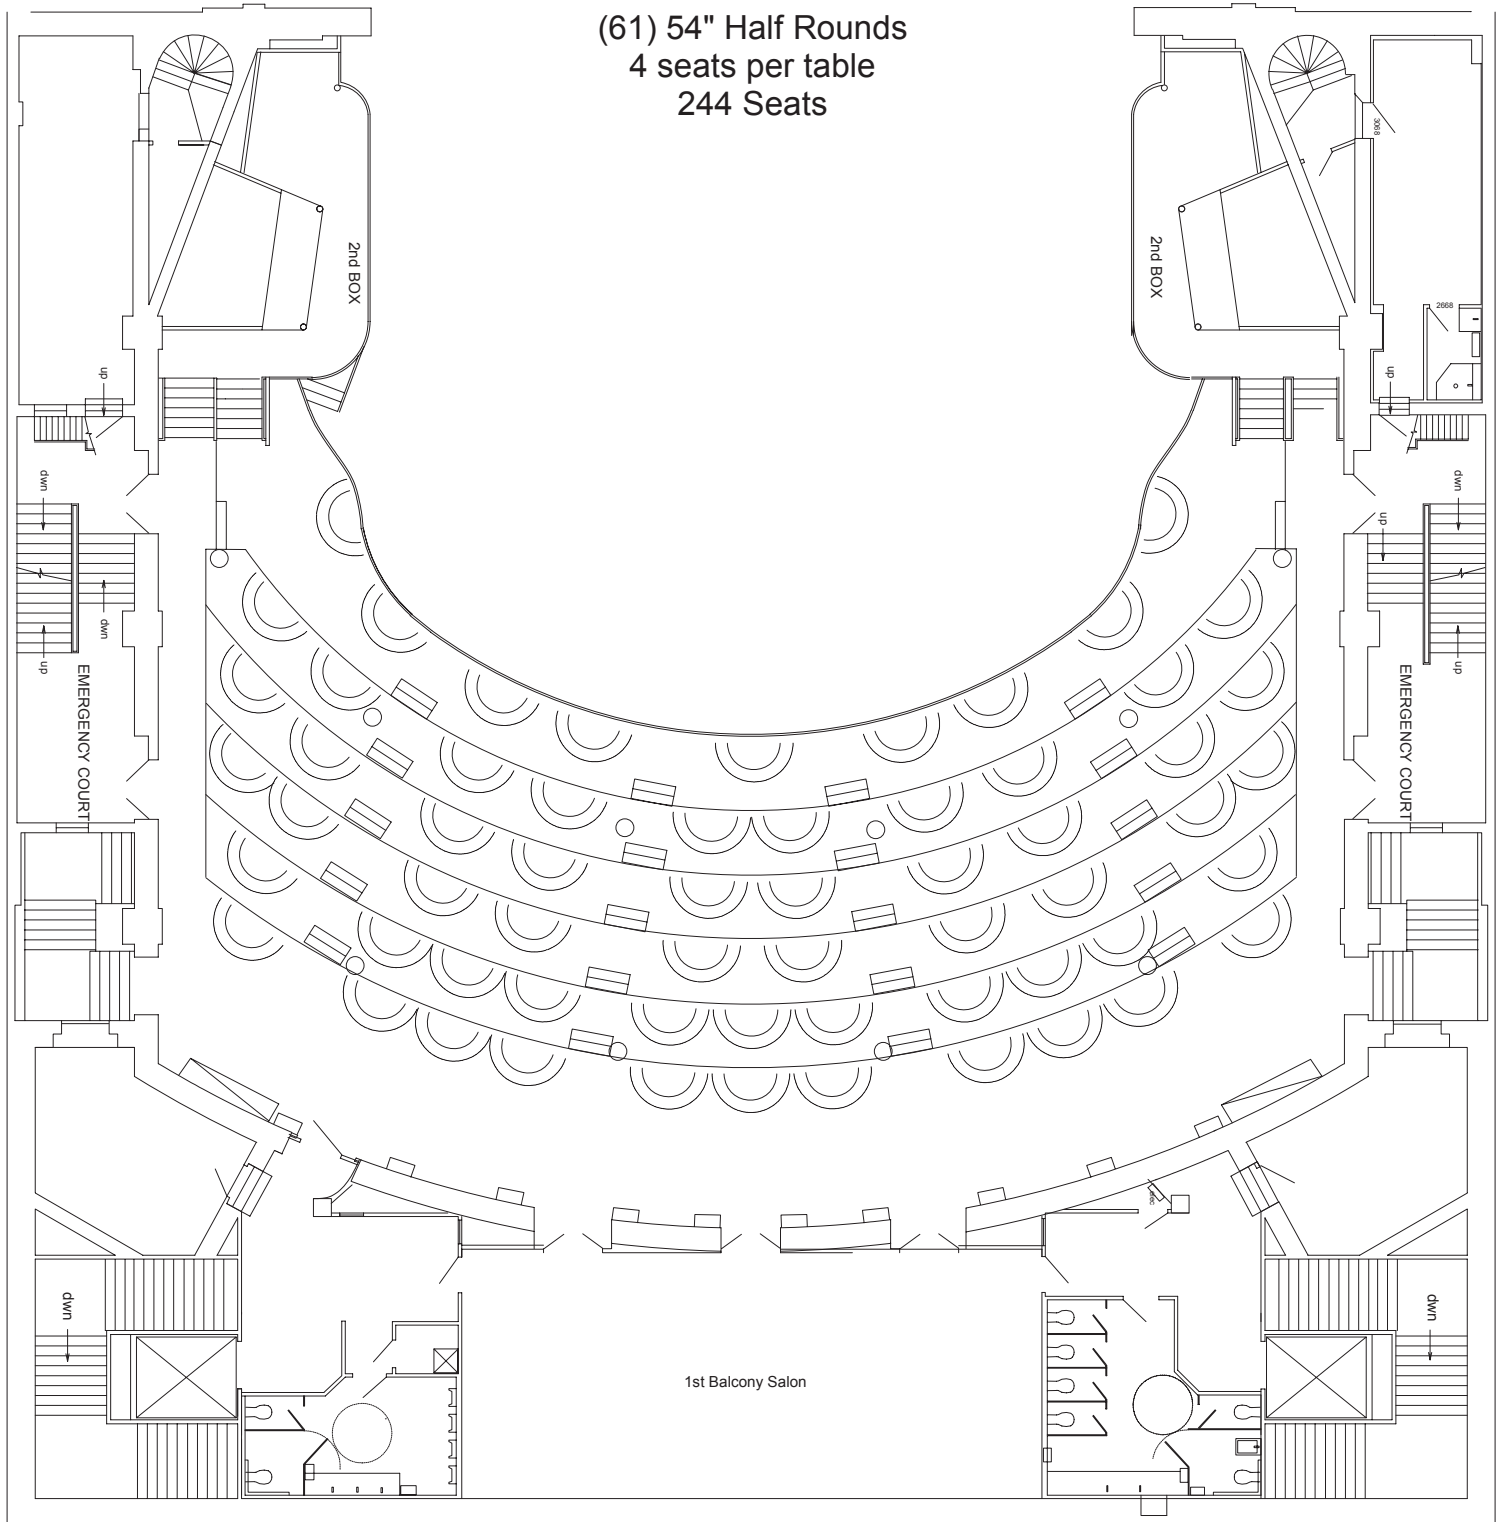

THE HAMMERSTEIN BALLROOM

THE HAMMERSTEIN BALLROOM: DRESSING ROOMS

THE HAMMERSTEIN BALLROOM: FULL BANQUET

THE HAMMERSTEIN BALLROOM: SEATED 24' STAGE

THE HAMMERSTEIN BALLROOM: 1ST BALCONY

535 Seats

THE HAMMERSTEIN BALLROOM: 1ST BALCONY SEATED

(61) 54" Half Rounds
4 seats per table
244 Seats

THE HAMMERSTEIN BALLROOM: 2ND BALCONY

535 Fixed Seats