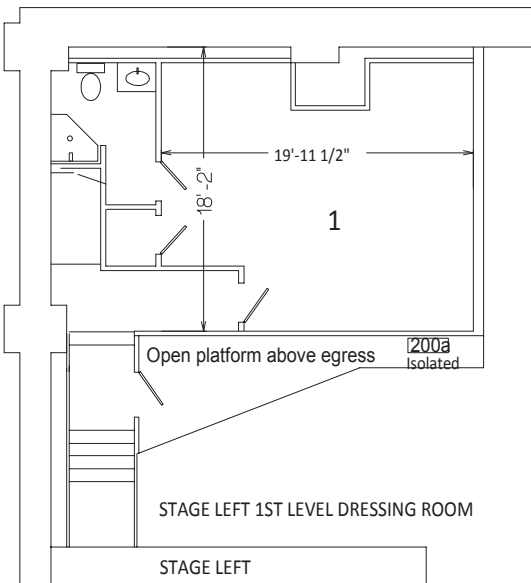

THE HAMMERSTEIN BALLROOM

THE HAMMERSTEIN BALLROOM: DRESSING ROOMS

THE HAMMERSTEIN BALLROOM: FULL BANQUET

THE HAMMERSTEIN BALLROOM: SEATED 24' STAGE

THE HAMMERSTEIN BALLROOM: 1ST BALCONY

535 Seats

THE HAMMERSTEIN BALLROOM: 1ST BALCONY SEATED

(61) 54" Half Rounds
4 seats per table
244 Seats

THE HAMMERSTEIN BALLROOM: 2ND BALCONY

535 Fixed Seats