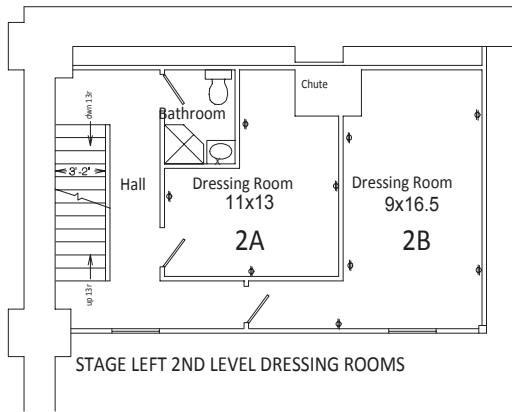

THE HAMMERSTEIN BALLROOM

THE HAMMERSTEIN BALLROOM: DRESSING ROOMS

THE HAMMERSTEIN BALLROOM: FULL BANQUET

THE HAMMERSTEIN BALLROOM: SEATED 24' STAGE

THE HAMMERSTEIN BALLROOM: 1ST BALCONY

535 Seats

THE HAMMERSTEIN BALLROOM: 1ST BALCONY SEATED

(61) 54" Half Rounds
4 seats per table
244 Seats

THE HAMMERSTEIN BALLROOM: 2ND BALCONY

535 Fixed Seats