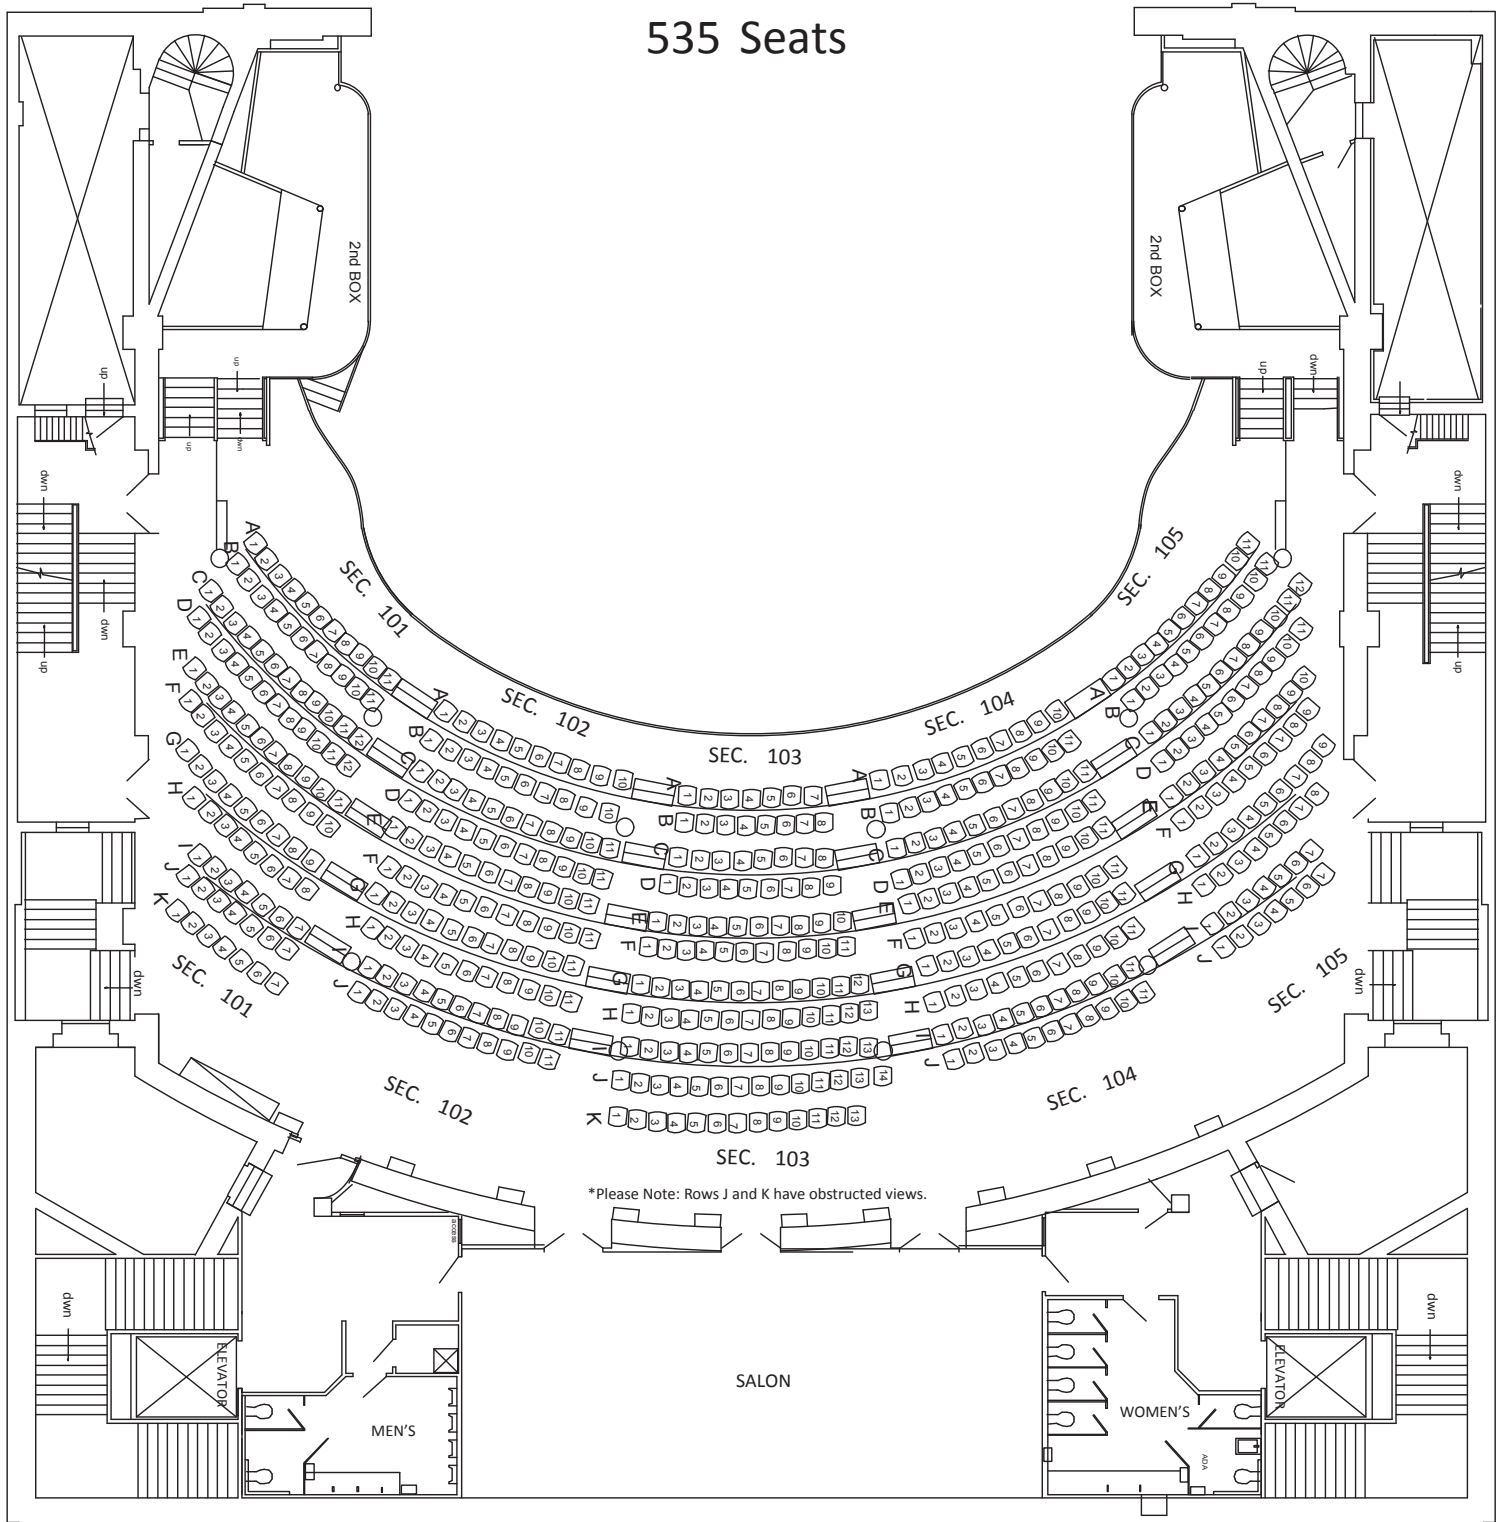

THE HAMMERSTEIN BALLROOM

THE HAMMERSTEIN BALLROOM: DRESSING ROOMS

THE HAMMERSTEIN BALLROOM: FULL BANQUET

THE HAMMERSTEIN BALLROOM: SEATED 24' STAGE

THE HAMMERSTEIN BALLROOM: 1ST BALCONY

535 Seats

THE HAMMERSTEIN BALLROOM: 1ST BALCONY SEATED

(61) 54" Half Rounds
4 seats per table
244 Seats

THE HAMMERSTEIN BALLROOM: 2ND BALCONY

535 Fixed Seats