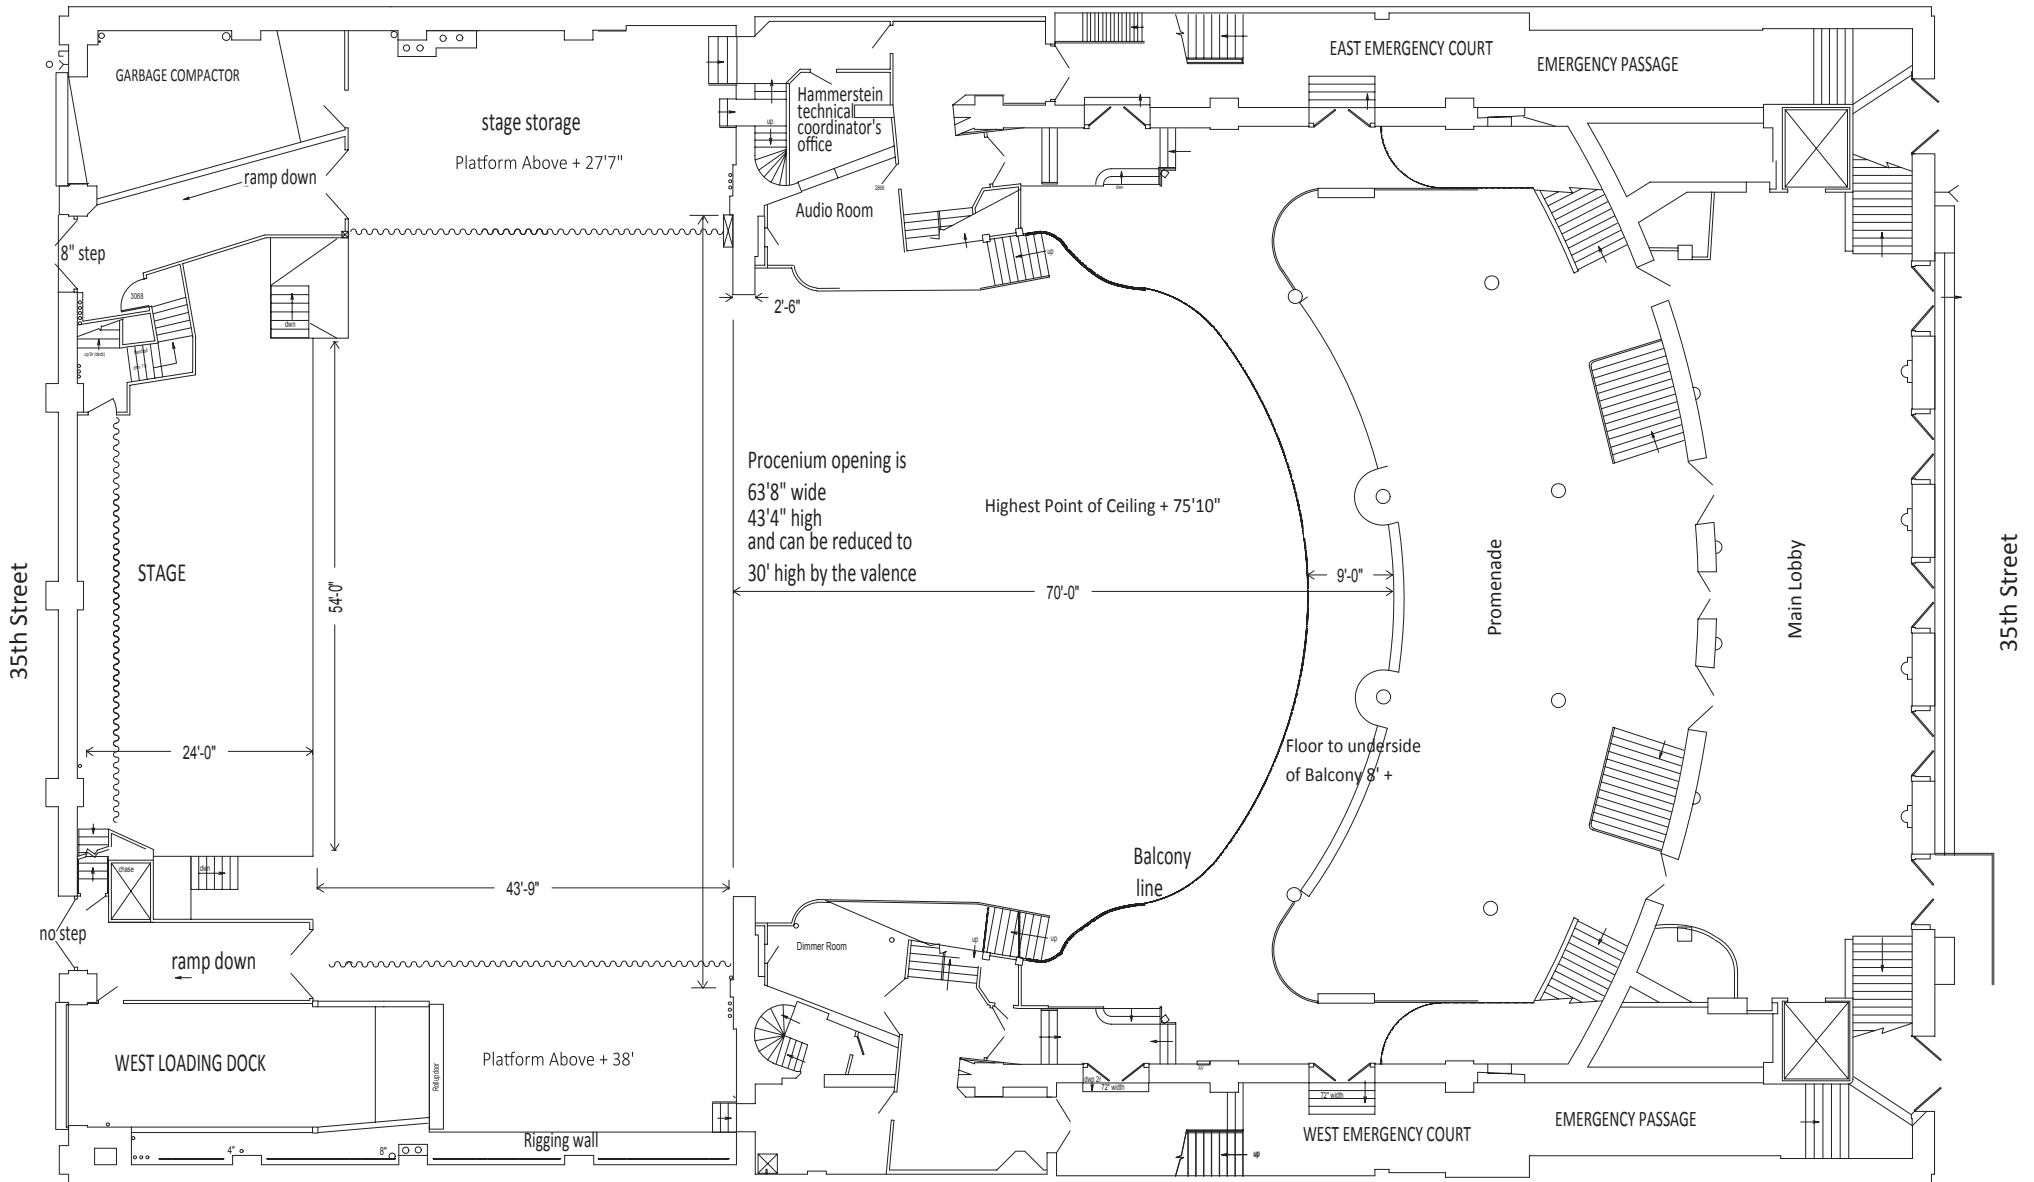

THE HAMMERSTEIN BALLROOM

THE HAMMERSTEIN BALLROOM: DRESSING ROOMS

THE HAMMERSTEIN BALLROOM: FULL BANQUET

THE HAMMERSTEIN BALLROOM: SEATED 24' STAGE

THE HAMMERSTEIN BALLROOM: 1ST BALCONY

535 Seats

THE HAMMERSTEIN BALLROOM: 1ST BALCONY SEATED

(61) 54" Half Rounds
4 seats per table
244 Seats

THE HAMMERSTEIN BALLROOM: 2ND BALCONY

535 Fixed Seats