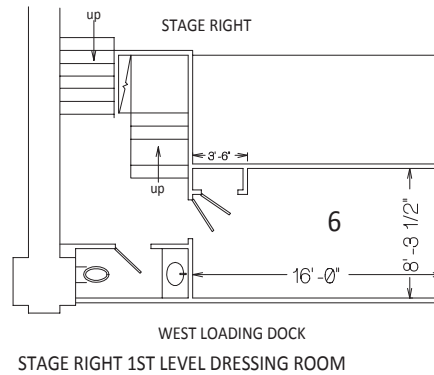

THE HAMMERSTEIN BALLROOM

THE HAMMERSTEIN BALLROOM: DRESSING ROOMS

THE HAMMERSTEIN BALLROOM: FULL BANQUET

THE HAMMERSTEIN BALLROOM: SEATED 24' STAGE

THE HAMMERSTEIN BALLROOM: 1ST BALCONY

535 Seats

THE HAMMERSTEIN BALLROOM: 1ST BALCONY SEATED

(61) 54" Half Rounds
4 seats per table
244 Seats

THE HAMMERSTEIN BALLROOM: 2ND BALCONY

535 Fixed Seats