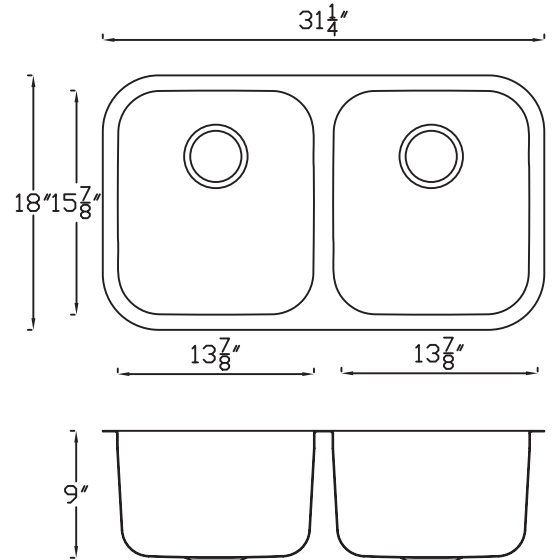

ONEX[®]

STAINLESS STEEL SINKS

MODEL OU3118-9

OVERALL SIZE	790 mm X 456 mm	<ul style="list-style-type: none"> • 304 brushed finish stainless steel 18 gauge • Stainless steel strainer, clips and template included • Sound deadening pads • Drain located towards rear to provide more space under the sink • Product certified ASME A112.19.3, CSA B45.0, and CSA B45.4
	31" X 18"	
BOWL SIZE	406 mm X 355mm	
	16" X 14"	
DEPTH	9"	