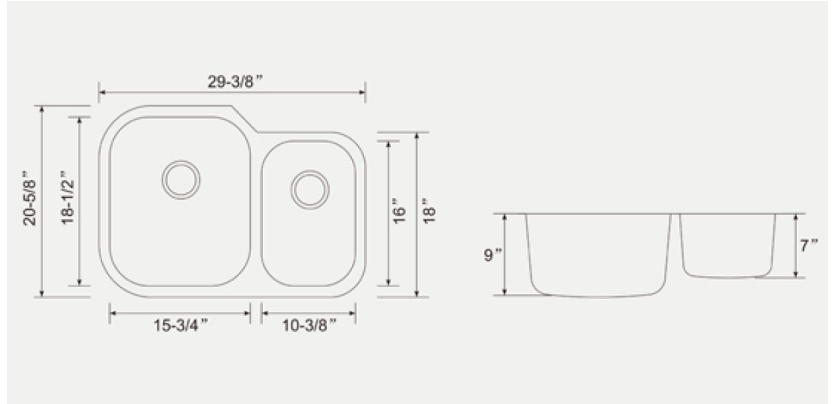

ONEX[®]

STAINLESS STEEL SINKS

OU2920-9/7

MODEL OU2920-9/7

OVERALL SIZE	745 mm X 525 mm 29-3/8" X 20-5/8"	<ul style="list-style-type: none"> • 304 brushed finish stainless steel 18 gauge • Stainless steel strainer, clips and template included • Sound deadening pads • Drain located towards rear to provide more space under the sink • Product certified ASME A112.19.3, CSA B45.0, and CSA B45.4
BOWL SIZE	470 X 400 405 X 265 18-1/2" X 15-3/4" 16" X 10-3/8"	
DEPTH	9" / 7"	