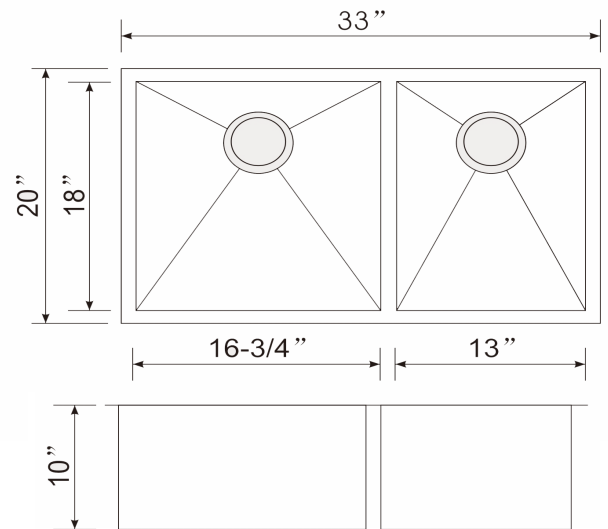

ONEX[®]

STAINLESS STEEL SINKS

MODEL OU3320-SQ

| | |
|---------------------|---|
| OVERALL SIZE | 838mm X 508mm 33" X 20" |
| BOWL SIZE | 737mm X 457mm / 330mm X 457mm 16-3/4" X 18" / 13"x 18" |
| DEPTH | 10" |

- 304 brushed Finish stainless steel 16 gauge
- Stainless steel strainer, clips and template included
- Sound deadening pads
- Drain located towards rear to provide more space under the sink
- Product certified ASME A112.19.3, CSA B45.0, and CSA B45.4