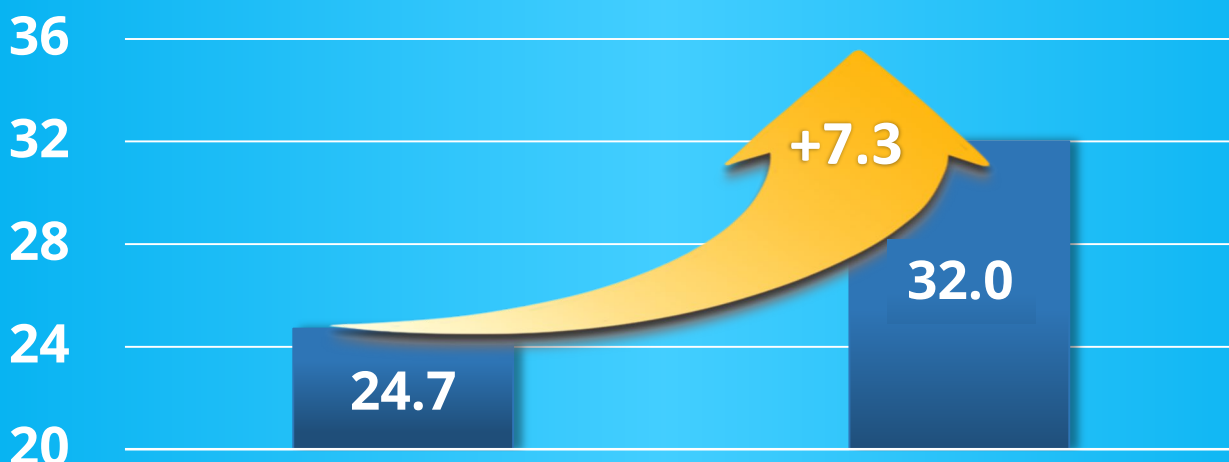

www.growthwise.us

+1-347-593-8783