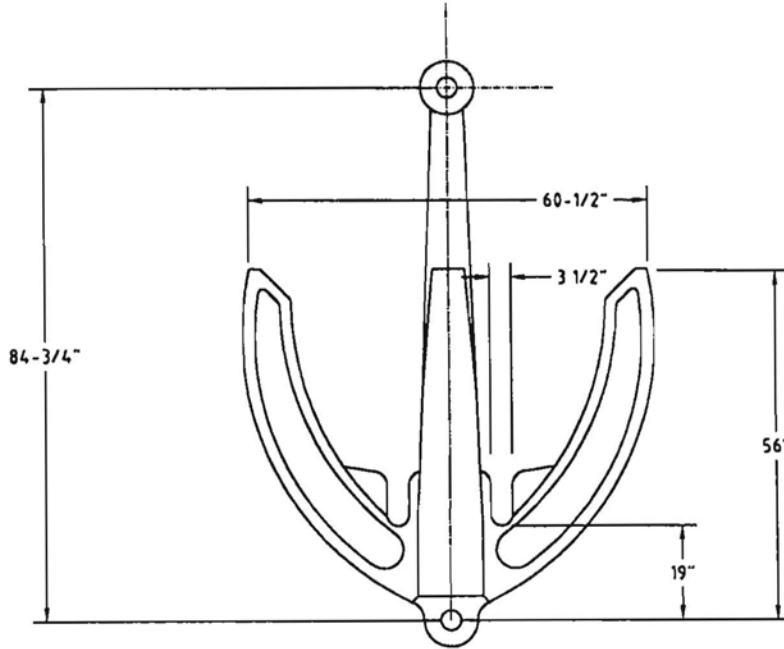

GRAPNELS

110 to 130 Ton Safe Working Load with Grabber

All dimensions in inches and pounds unless otherwise indicated. Estimated Weight: 4,000 Lbs.

Approximate dimensions shown above. Contact us for specific dimensions, as they may differ between manufacturers.

140 to 250 Ton Safe Working Load with Grabber

All dimensions in inches and pounds unless otherwise indicated. Estimated Weight: 4,000 Lbs.

Approximate dimensions shown above. Contact us for specific dimensions, as they may differ between manufacturers.