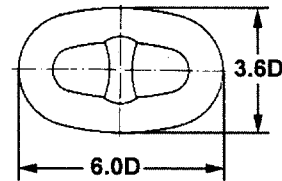

Swivel Assembly

End Link = E

Enlarged Link = EL

Swivel Forerunner

Common Link = C

All dimensions in inches and pounds unless otherwise indicated.

CHAIN SIZE DIAMETER (D)		A	B	X	Y	Z
Inches	mm	Inches	Inches	Inches	Inches	Inches
3/4	19	6-5/8	3-1/2	2-3/8	2-5/8	1-1/8
7/8	22	7-3/4	4-1/8	2-3/4	3	1-1/4
1	25	8-7/8	4-3/4	3-1/4	3-1/2	1-1/2
1-1/8	29	10	5-1/4	3-5/8	3-7/8	1-5/8
1-1/4	32	11-1/8	5-7/8	4	4-3/8	1-7/8
1-3/8	34	12-1/4	6-1/2	4-3/8	4-3/4	2
1-1/2	38	13-3/8	7	4-3/4	5-1/8	2-1/8
1-5/8	42	14-1/2	7-5/8	5-1/4	5-5/8	2-3/8
1-3/4	44	15-5/8	8-1/4	5-5/8	6	2-1/2
1-7/8	48	16-3/4	8-7/8	6	6-1/2	2-3/4
2	51	17-3/4	9-3/8	6-3/8	6-7/8	2-7/8
2-1/8	54	18-7/8	10	6-3/4	7-3/8	3-1/8
2-1/4	58	20	10-5/8	7-1/4	7-3/4	3-1/4
2-1/2	64	22-1/4	11-3/4	8	8-5/8	3-5/8
2-3/4	70	24-1/2	12-7/8	8-3/4	9-1/2	4
3	76	26-3/4	14-1/8	9-5/8	10-3/8	4-3/8
3-1/2	90	31-1/8	16-1/2	11-1/4	12-1/8	5-1/8
4	102	35-5/8	18-3/4	12-3/4	13-3/4	5-3/4