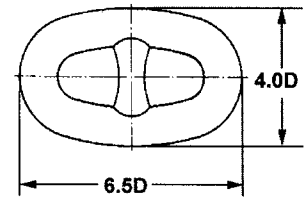

Swivel Assembly

End Link = E

Enlarged Link = EL

Swivel Forerunner

Common Link = C

All dimensions in inches and pounds unless otherwise indicated.

CHAIN SIZE DIAMETER (D)		A	B	X	Y	Z
Inches	mm	Inches	Inches	Inches	Inches	Inches
3/4	19	6-5/8	3-1/2	2-3/8	2-5/8	1-1/8
7/8	22	7-3/4	4-1/8	2-3/4	3	1-1/4
1	25	8-7/8	4-3/4	3-1/4	3-1/2	1-1/2
1-1/8	29	10	5-1/4	3-5/8	3-7/8	1-5/8
1-1/4	32	11-1/8	5-7/8	4	4-3/8	1-7/8
1-3/8	34	12-1/4	6-1/2	4-3/8	4-3/4	2
1-1/2	38	13-3/8	7	4-3/4	5-1/8	2-1/8
1-5/8	42	14-1/2	7-5/8	5-1/4	5-5/8	2-3/8
1-3/4	44	15-5/8	8-1/4	5-5/8	6	2-1/2
1-7/8	48	16-3/4	8-7/8	6	6-1/2	2-3/4
2	51	17-3/4	9-3/8	6-3/8	6-7/8	2-7/8
2-1/8	54	18-7/8	10	6-3/4	7-3/8	3-1/8
2-1/4	58	20	10-5/8	7-1/4	7-3/4	3-1/4
2-1/2	64	22-1/4	11-3/4	8	8-5/8	3-5/8
2-3/4	70	24-1/2	12-7/8	8-3/4	9-1/2	4
3	76	26-3/4	14-1/8	9-5/8	10-3/8	4-3/8
3-1/2	90	31-1/8	16-1/2	11-1/4	12-1/8	5-1/8
4	102	35-5/8	18-3/4	12-3/4	13-3/4	5-3/4