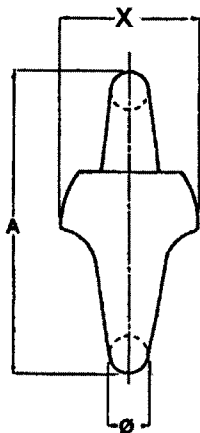

Swivel Assembly

End Link = E

Enlarged Link = EL

Swivel Forerunner

Common Link = C

All dimensions in inches and pounds unless otherwise indicated.

CHAIN SIZE DIAMETER (D)		A	B	X	Y	Z
Inches	mm	Inches	Inches	Inches	Inches	Inches
3/4	19	6-5/8	3-1/2	2-3/8	2-5/8	1-1/8
7/8	22	7-3/4	4-1/8	2-3/4	3	1-1/4
1	25	8-7/8	4-3/4	3-1/4	3-1/2	1-1/2
1-1/8	29	10	5-1/4	3-5/8	3-7/8	1-5/8
1-1/4	32	11-1/8	5-7/8	4	4-3/8	1-7/8
1-3/8	34	12-1/4	6-1/2	4-3/8	4-3/4	2
1-1/2	38	13-3/8	7	4-3/4	5-1/8	2-1/8
1-5/8	42	14-1/2	7-5/8	5-1/4	5-5/8	2-3/8
1-3/4	44	15-5/8	8-1/4	5-5/8	6	2-1/2
1-7/8	48	16-3/4	8-7/8	6	6-1/2	2-3/4
2	51	17-3/4	9-3/8	6-3/8	6-7/8	2-7/8
2-1/8	54	18-7/8	10	6-3/4	7-3/8	3-1/8
2-1/4	58	20	10-5/8	7-1/4	7-3/4	3-1/4
2-1/2	64	22-1/4	11-3/4	8	8-5/8	3-5/8
2-3/4	70	24-1/2	12-7/8	8-3/4	9-1/2	4
3	76	26-3/4	14-1/8	9-5/8	10-3/8	4-3/8
3-1/2	90	31-1/8	16-1/2	11-1/4	12-1/8	5-1/8
4	102	35-5/8	18-3/4	12-3/4	13-3/4	5-3/4