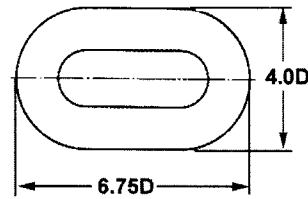

Swivel Assembly

End Link = E

Enlarged Link = EL

Swivel Forerunner

Common Link = C

All dimensions in inches and pounds unless otherwise indicated.

CHAIN SIZE DIAMETER (D)		A	B	X	Y	Z
Inches	mm	Inches	Inches	Inches	Inches	Inches
3/4	19	6-5/8	3-1/2	2-3/8	2-5/8	1-1/8
7/8	22	7-3/4	4-1/8	2-3/4	3	1-1/4
1	25	8-7/8	4-3/4	3-1/4	3-1/2	1-1/2
1-1/8	29	10	5-1/4	3-5/8	3-7/8	1-5/8
1-1/4	32	11-1/8	5-7/8	4	4-3/8	1-7/8
1-3/8	34	12-1/4	6-1/2	4-3/8	4-3/4	2
1-1/2	38	13-3/8	7	4-3/4	5-1/8	2-1/8
1-5/8	42	14-1/2	7-5/8	5-1/4	5-5/8	2-3/8
1-3/4	44	15-5/8	8-1/4	5-5/8	6	2-1/2
1-7/8	48	16-3/4	8-7/8	6	6-1/2	2-3/4
2	51	17-3/4	9-3/8	6-3/8	6-7/8	2-7/8
2-1/8	54	18-7/8	10	6-3/4	7-3/8	3-1/8
2-1/4	58	20	10-5/8	7-1/4	7-3/4	3-1/4
2-1/2	64	22-1/4	11-3/4	8	8-5/8	3-5/8
2-3/4	70	24-1/2	12-7/8	8-3/4	9-1/2	4
3	76	26-3/4	14-1/8	9-5/8	10-3/8	4-3/8
3-1/2	90	31-1/8	16-1/2	11-1/4	12-1/8	5-1/8
4	102	35-5/8	18-3/4	12-3/4	13-3/4	5-3/4