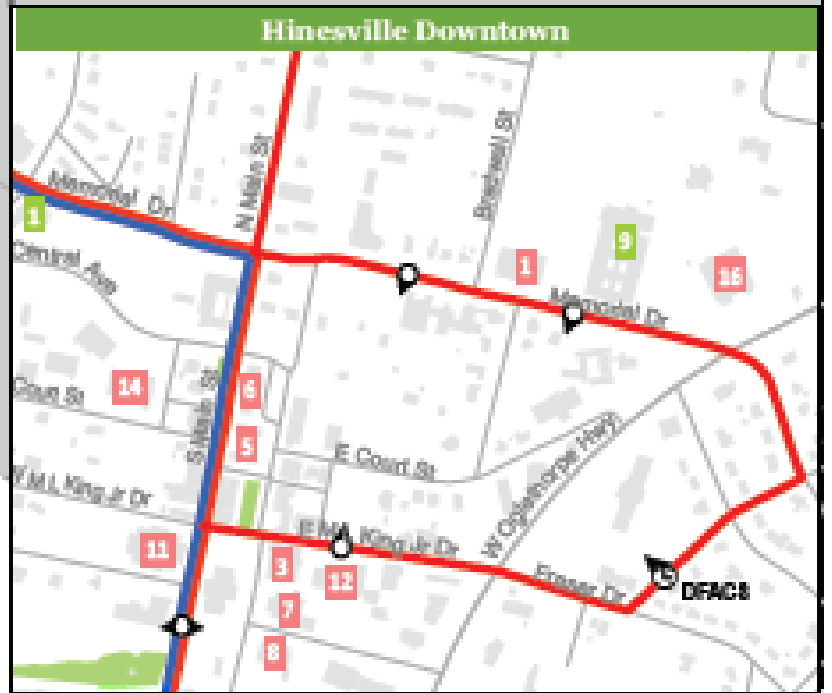

Last Updated: 10/15/2018

Civic		
1 Board of Education	7 Emergency Management	12 Police Department
2 City Hall - Flemington	8 Fire Station	13 Public Works
3 City Hall - Hinesville	9 Fire Station	14 Records Retention Center
4 County Jail	10 Health Department	15 State Patrol Office
5 Court House	11 Justice Center	16 VA Medical Center
6 Court House Annex	12 Police Department	

Schools		
1 Georgia Southern University	6 Lewis Frasier Middle	10 Lyman Hall Elementary
2 Bradwell Institute	7 Liberty County Career Academy	11 Shelton-Golden Middle
3 Button Gwinnett Elementary	8 Liberty County Performing Arts Center	12 Taylors Creek Elementary
4 Frank Long Elementary	9 Liberty Pre-K	13 Waddo Pefferd Elementary
5 Joseph Martin Elementary		

Shopping	
1 Cycles Convenience Store	3 Kroger
2 Hinesville Square	4 Walmart Neighborhood Market