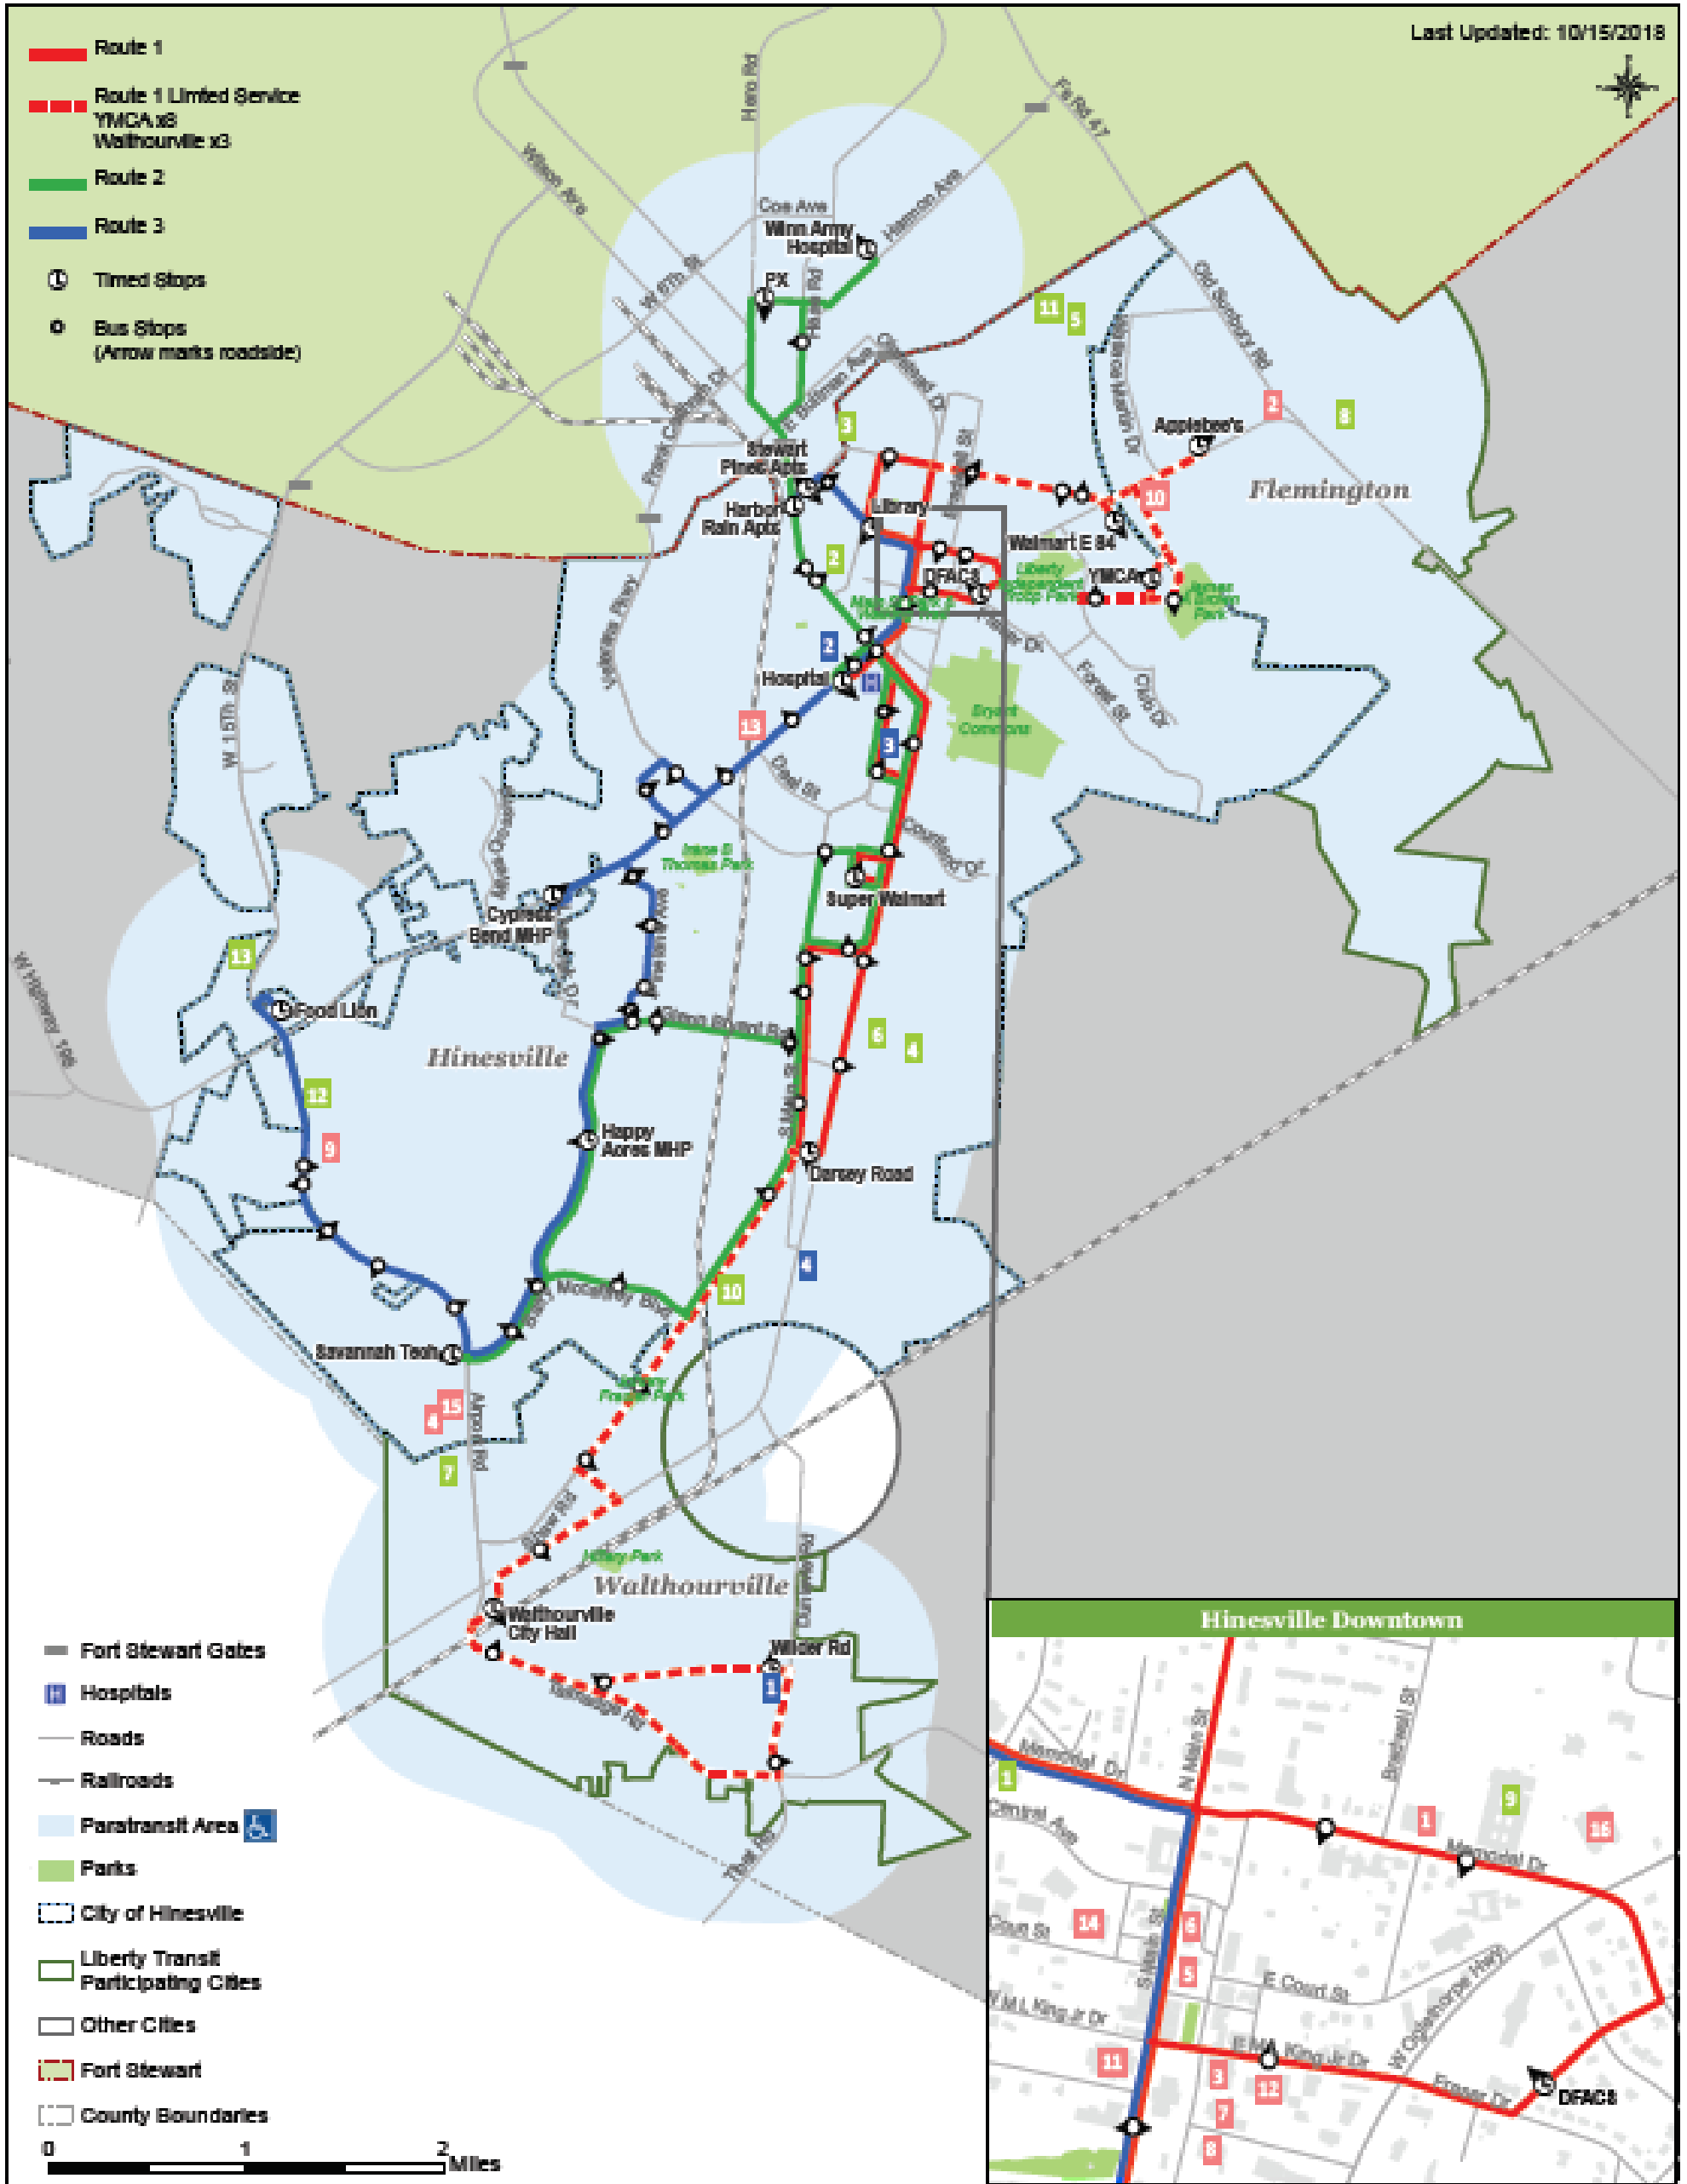

Last Updated: 10/15/2018

Civic		
1 Board of Education	7 Emergency Management	12 Police Department
2 City Hall - Flemington	8 Fire Station	13 Public Works
3 City Hall - Hinesville	9 Fire Station	14 Records Retention Center
4 County Jail	10 Health Department	15 State Patrol Office
5 Court House	11 Justice Center	16 VA Medical Center
6 Court House Annex	12 Police Department	

Schools		
1 Georgia Southern University	6 Lewis Frasier Middle	10 Lyman Hall Elementary
2 Bradwell Institute	7 Liberty County Career Academy	11 Shelton-Golden Middle
3 Button Gwinnett Elementary	8 Liberty County Performing Arts Center	12 Taylors Creek Elementary
4 Frank Long Elementary	9 Liberty Pre-K	13 Waddo Pefferd Elementary
5 Joseph Martin Elementary		

Shopping	
1 Cycles Convenience Store	3 Kroger
2 Hinesville Square	4 Walmart Neighborhood Market