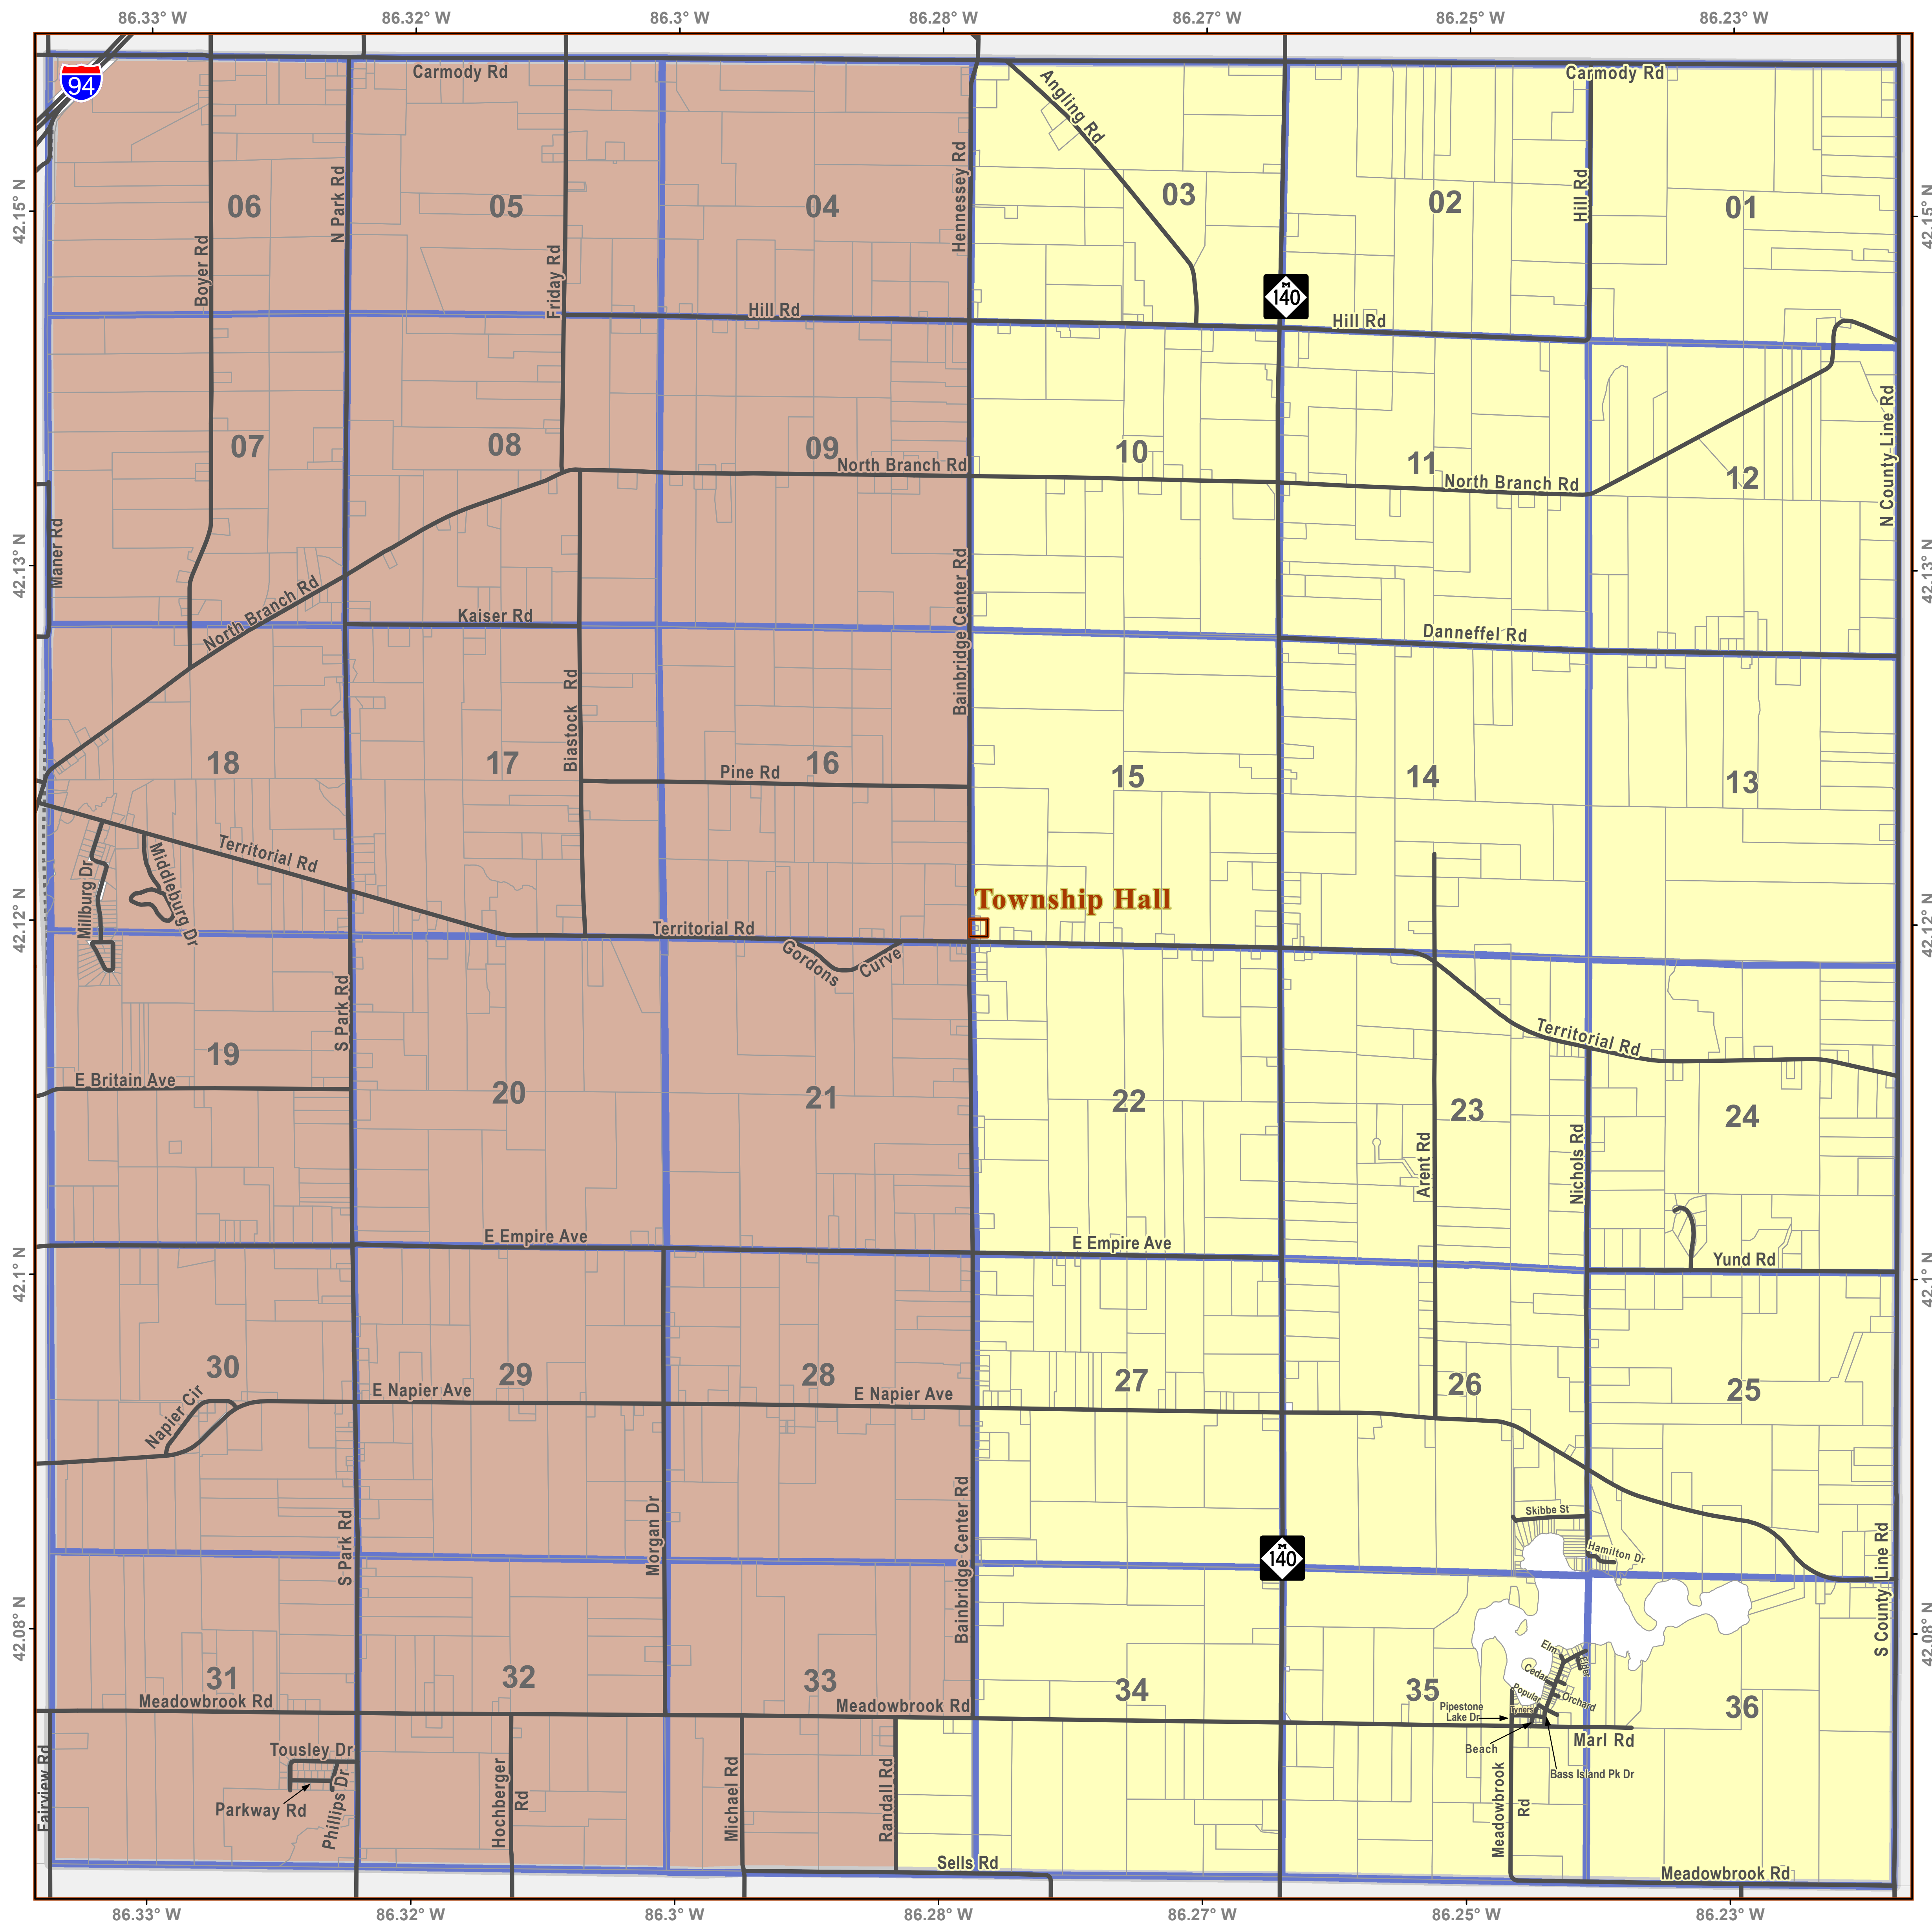

FIRE DISTRICTS

BAINBRIDGE TOWNSHIP BERRIEN COUNTY, MICHIGAN

0 0.25 0.5 1 Miles

FIRE DISTRICTS

BENTON TOWNSHIP FIRE DEPARTMENT

SISTER LAKES FIRE DEPARTMENT

PARCEL SECTION

Sources

Base Layers: Michigan Geographic Framework v14a
Parcel: Bainbridge Township, 2017
Fire Districts: Bainbridge Township, 2016

The use of this map is for general reference purposes. It is not a legal document. Be aware that the features represented on the map are dynamic, therefore may not represent current conditions.