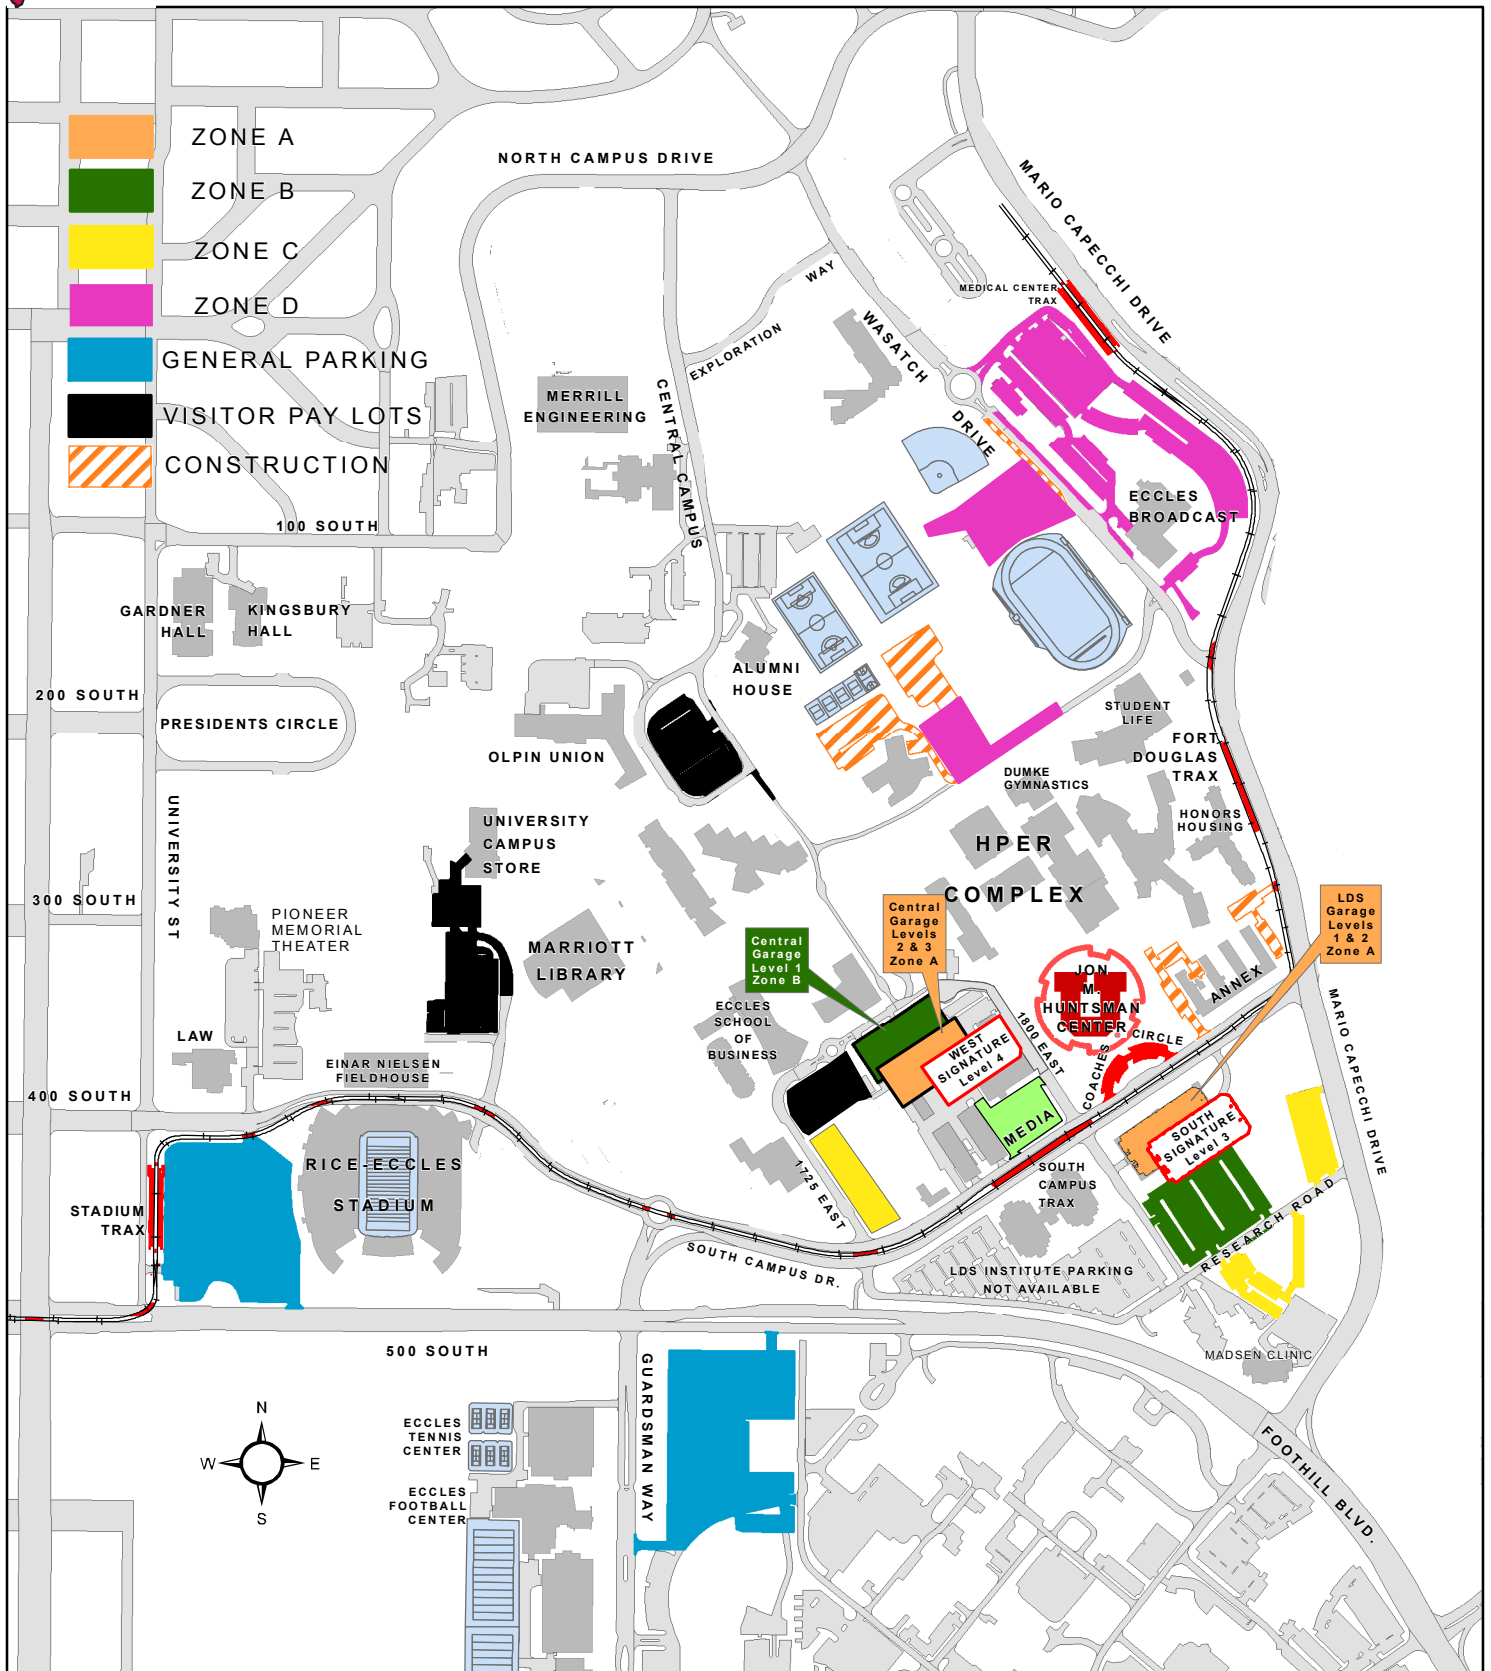

2019-20 Basketball Parking

TRAX & your Game Ticket

Your ticket to the game serves as your fare. Ride TRAX straight to the Jon M. Huntsman Center with family, friends, and fans. Two TRAX stations serve Utah Athletics fans: University South Campus on South Campus Drive and Fort Douglas on Mario Capecchi Drive.

For updates, visit www.utahutes.com and click on parking