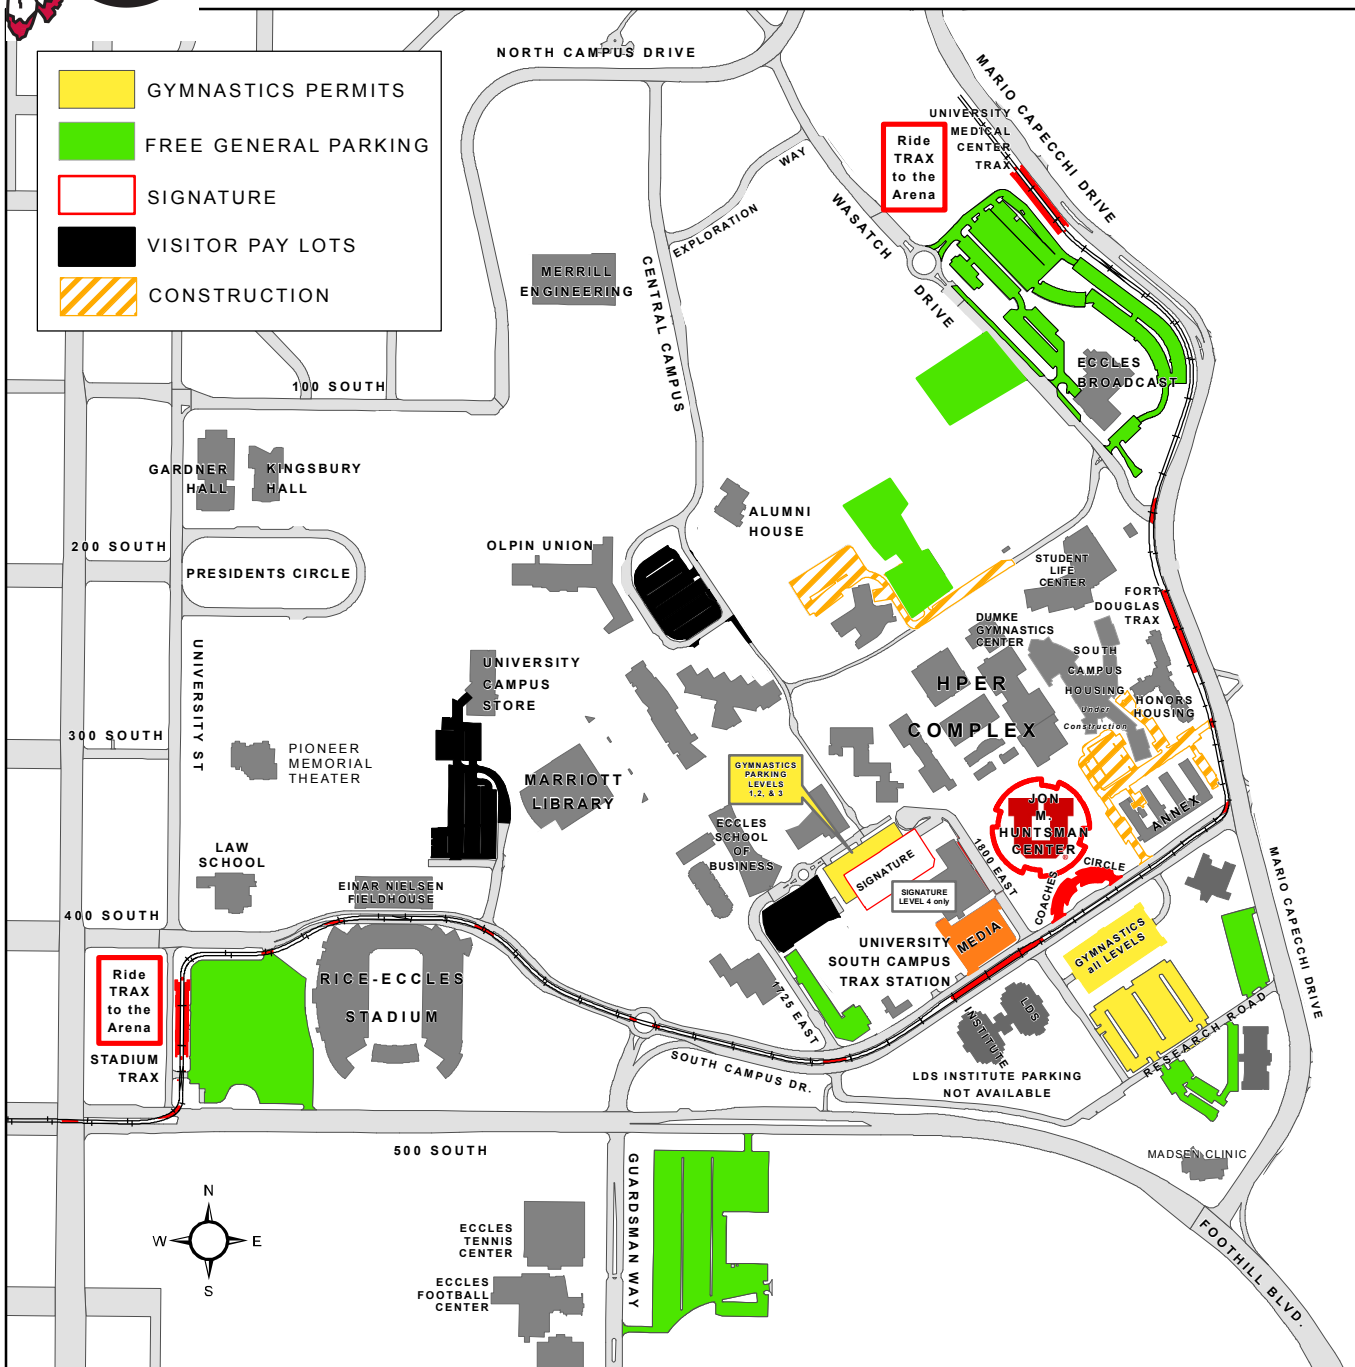

2020 Utah Gymnastics Parking

Don't Forget Your Clear Bag!

TRAX & your Game Ticket

Your ticket to the game serves as your fare. Ride TRAX straight to the Jon M. Huntsman Center with family, friends, and fans. Two TRAX stations serve Utah Athletics fans: UNIVERSITY SOUTH CAMPUS STATION on South Campus Drive and FORT DOUGLAS STATION on Mario Capecchi Drive.

UTA Info

For more information about UTA Bus and TRAX Light Rail service call RIDE UTA (801-743-3882) or online: www.rideuta.com.

Arrive Early and Carpool

Remember: parking is tight. Give yourself plenty of time to make it to the U.!