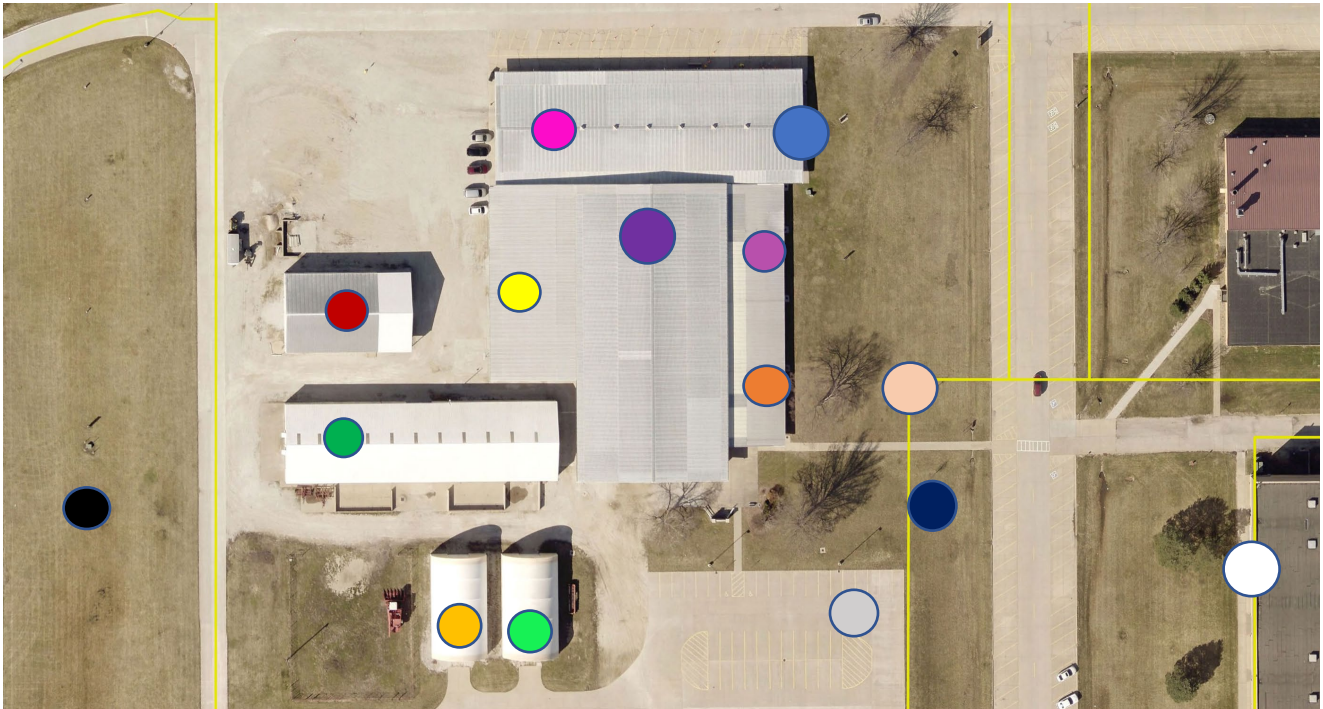

Des Moines County Fairgrounds Map

-  Dark Purple - Arena
-  Light Purple - Des Moines County Fair Office/ ISU Extension Office
-  Pink - Swine Barn
-  Yellow - Sheep Barn
-  Red - Fritz Hall - Poultry/Rabbit Barn
-  Dark Green - Cattle Barn
-  Light Orange - Goat Barn
-  Light Green - Danny Campbell Memorial Bucket Bottle Barn
-  Dark Blue – Activity Tent
-  Peach – Putt Putt/Tiny Town
-  Orange – Shopping
-  Light Blue – Food Court
-  White – Exhibit Hall
-  Black – West Tent
-  Gray – Saturday Street Fair