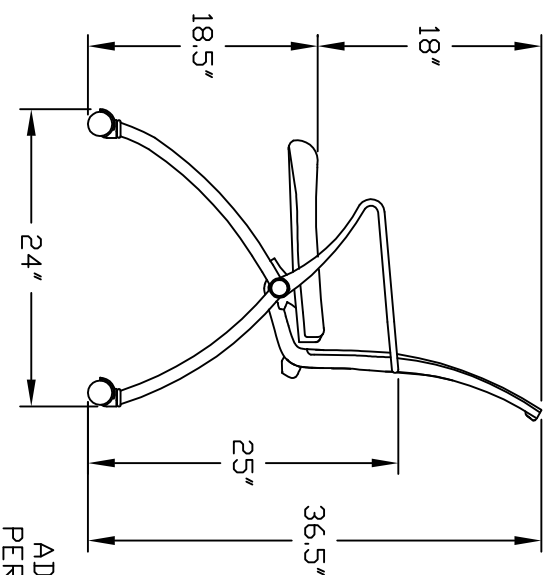

**DIMENSIONAL DRAWING FOR  
VALORE' TRAINING CHAIR  
MODEL NO. TSH1 & TSH1F SERIES**

OUTSIDE DIMENSIONS:  
23"W x 24"D x 36.5"H

SEATED AREA DIMENSIONS:  
19"W x 17"D x 18"H

SEAT HEIGHT: 18.5"

ARM HEIGHT DIMENSION: 25"

NEST AN ADDITIONAL CHAIR: +6.5"

ADD 6.5"  
PER CHAIR