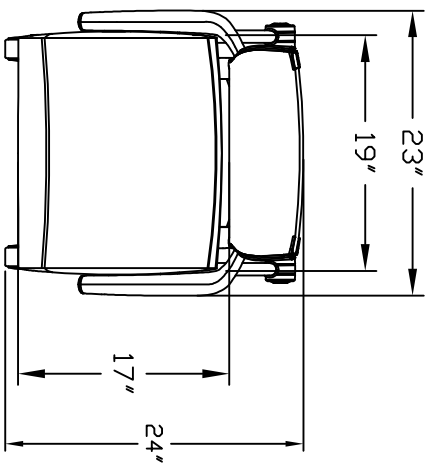

**DIMENSIONAL DRAWING FOR  
VALORE' TRAINING CHAIR  
MODEL NO. TSH1 & TSH1F SERIES**

OUTSIDE DIMENSIONS:  
23"W x 24"D x 36.5"H

SEATED AREA DIMENSIONS:  
19"W x 17"D x 18"H

SEAT HEIGHT: 18.5"

ARM HEIGHT DIMENSION: 25"

NEST AN ADDITIONAL CHAIR: +6.5"

ADD 6.5"  
PER CHAIR