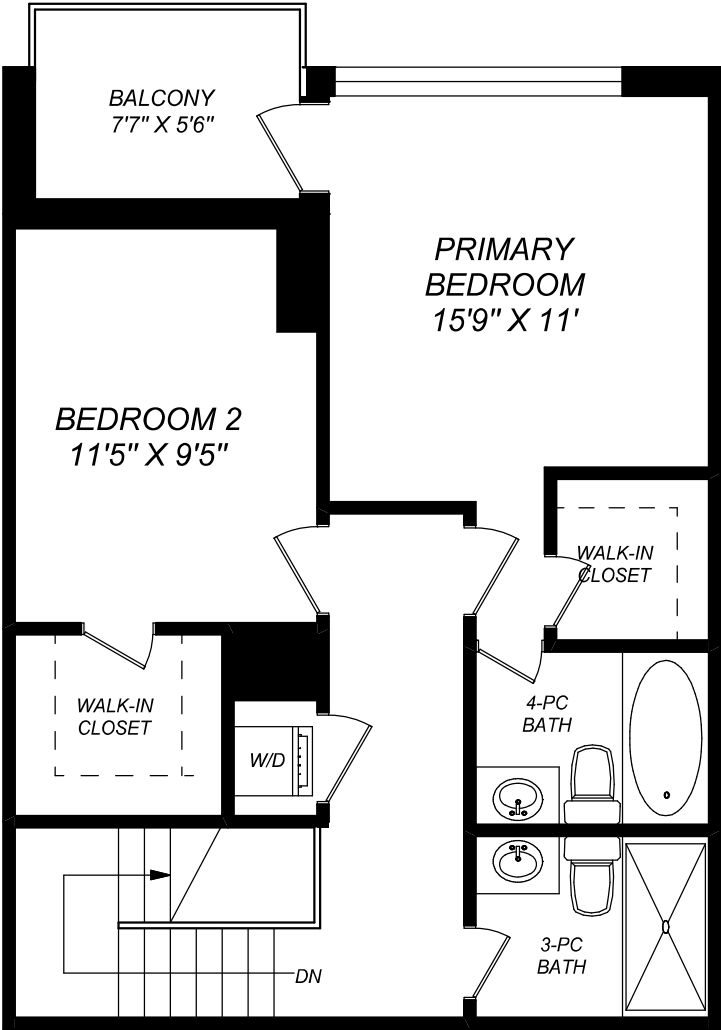

17 COLE STREET

MAIN LEVEL

(CEILING HEIGHT : 9'-0")

UPPER LEVEL

(CEILING HEIGHT : 9'-0")

416 573 2096

E & O.E.

Floor plan may not be 100% accurate.