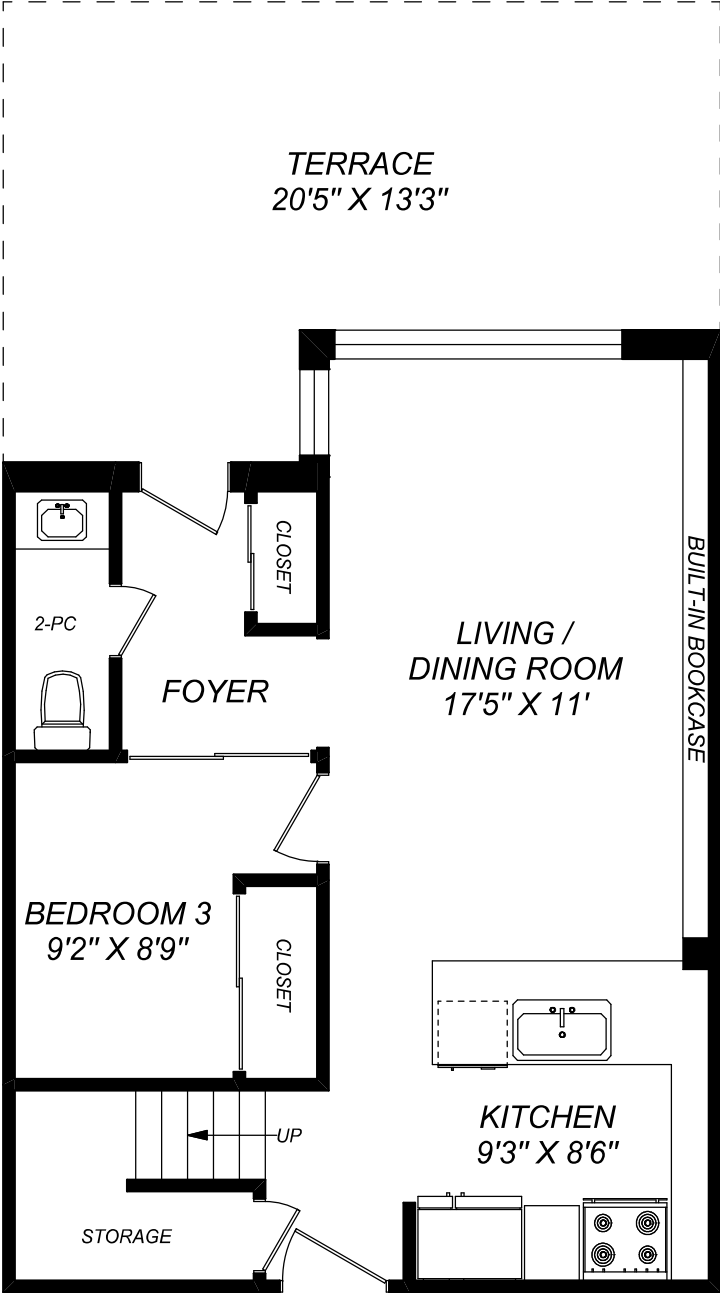

17 COLE STREET

MAIN LEVEL

(CEILING HEIGHT : 9'-0")

UPPER LEVEL

(CEILING HEIGHT : 9'-0")

416 573 2096

E & O.E.

Floor plan may not be 100% accurate.