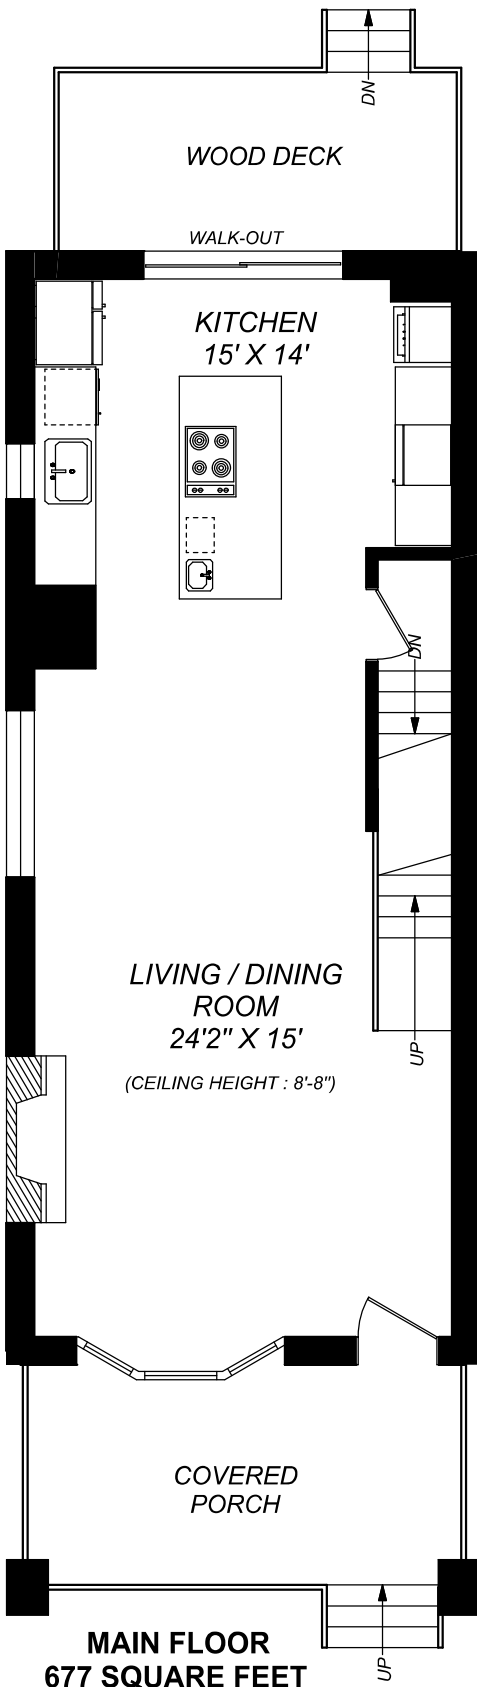

296 FORMAN AVENUE

SECOND FLOOR
785 SQUARE FEET

LOWER LEVEL
677 SQUARE FEET

truPlan

416 573 2096

E & O.E.

Floor plan may not be 100% accurate.