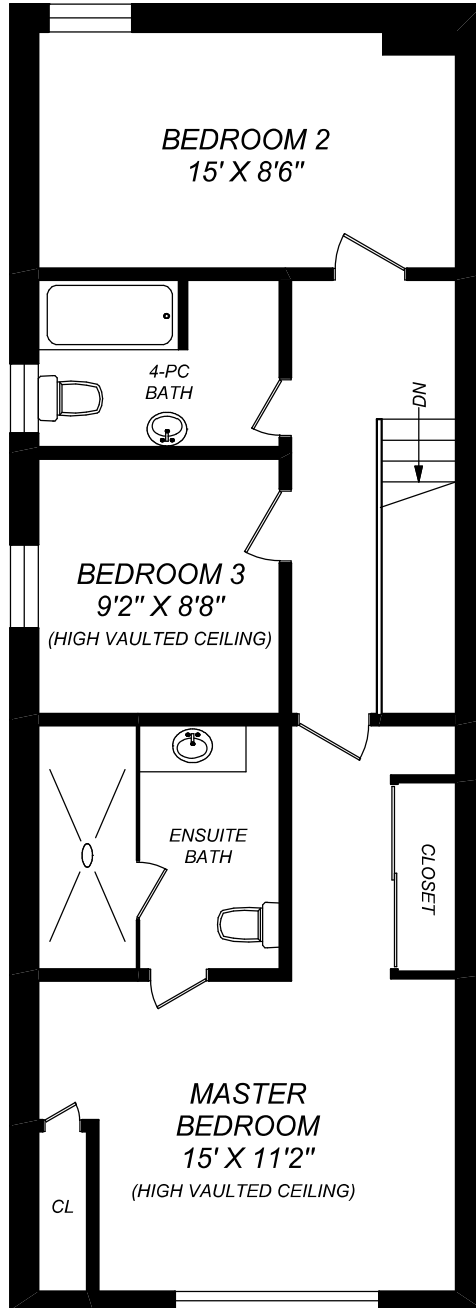

296 FORMAN AVENUE

SECOND FLOOR
785 SQUARE FEET

LOWER LEVEL
677 SQUARE FEET

truPlan

416 573 2096

E & O.E.

Floor plan may not be 100% accurate.