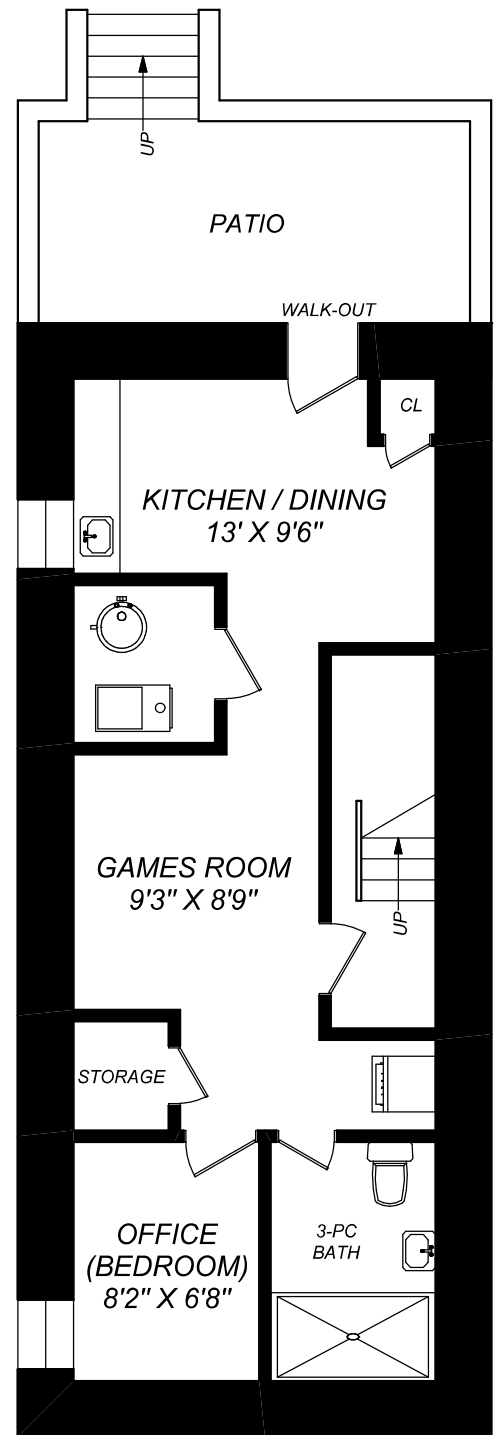

296 FORMAN AVENUE

SECOND FLOOR
785 SQUARE FEET

LOWER LEVEL
677 SQUARE FEET

truPlan

416 573 2096

E & O.E.

Floor plan may not be 100% accurate.