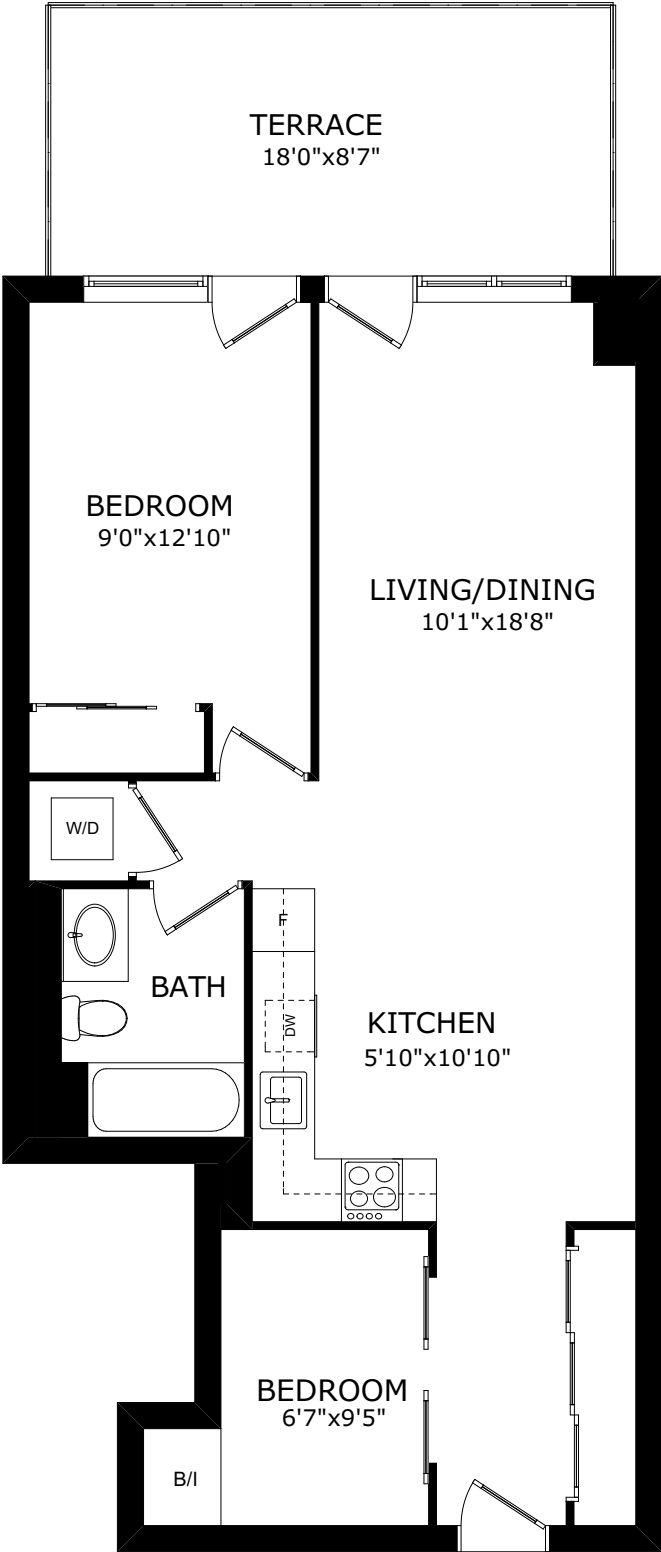

# 380 MACPHERSON AVENUE

## SUITE 501

SIZE AND LAYOUT ARE APPROXIMATE,  
BUYER TO VERIFY SIZES.  
WWW.HOUSSMAX.CA

CLG:10'0"