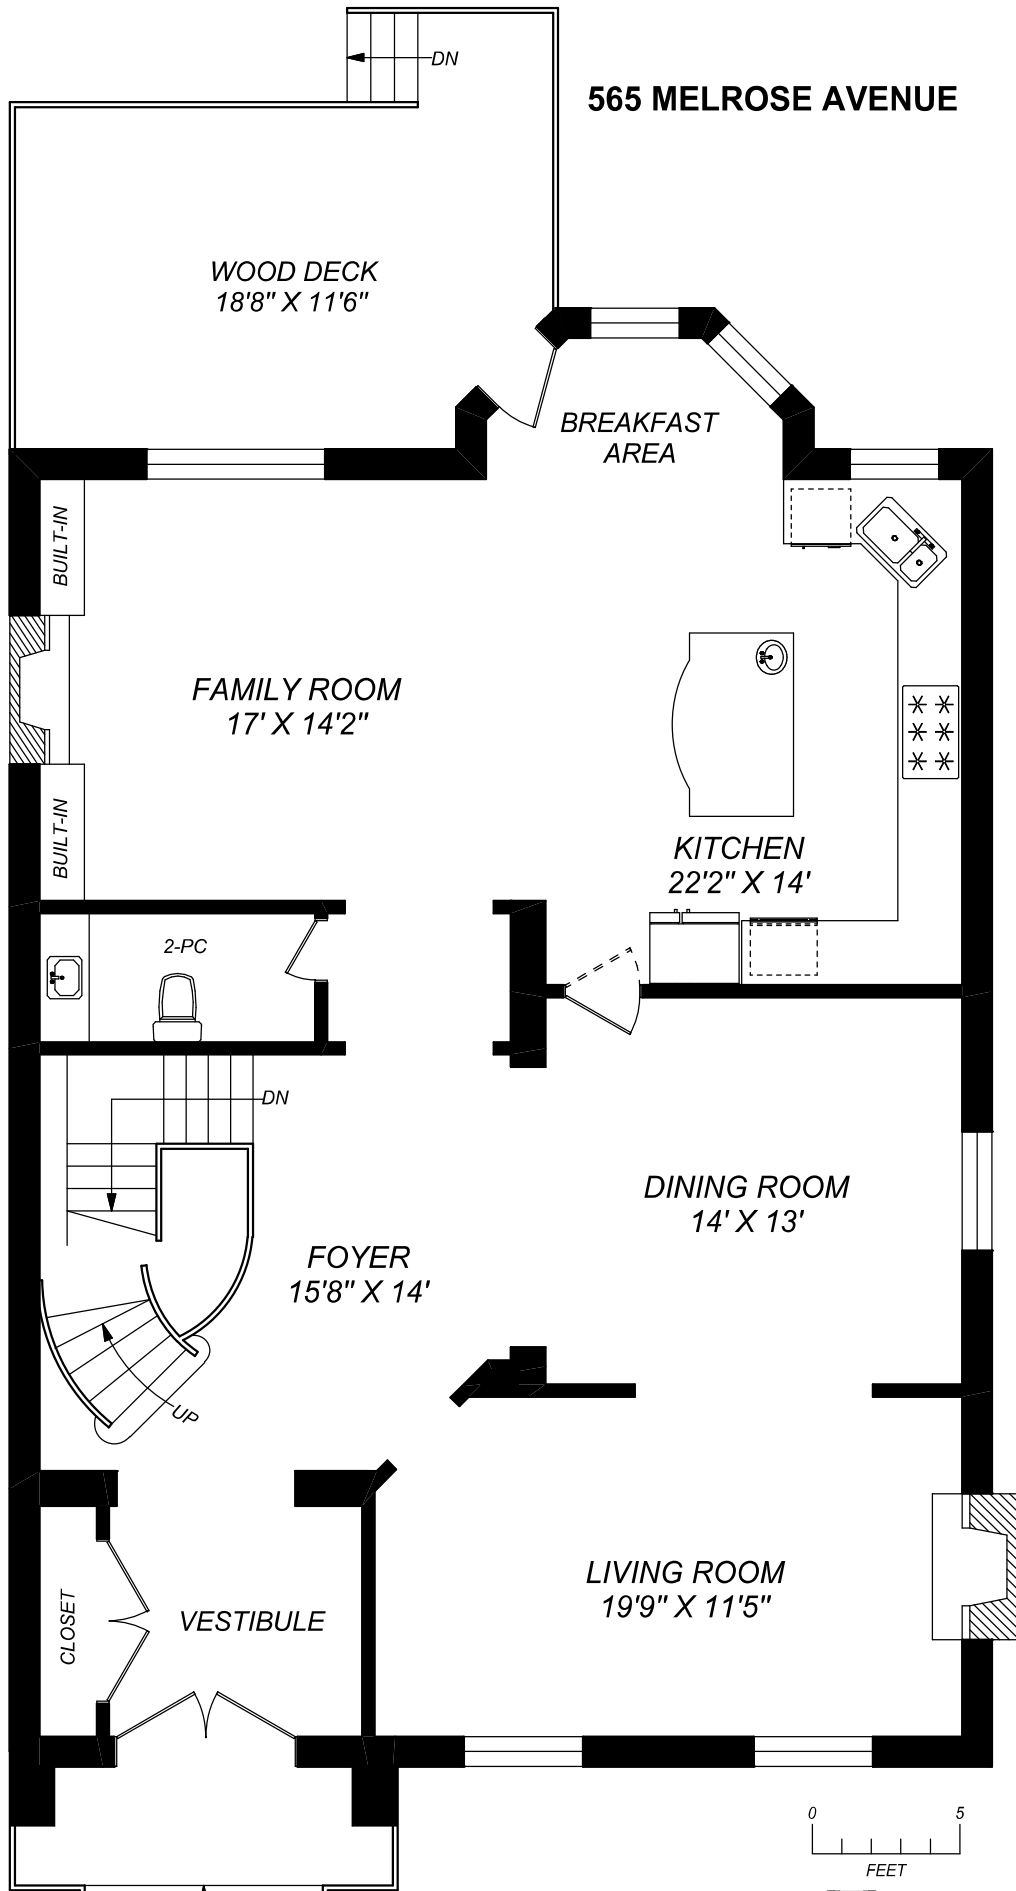

565 MELROSE AVENUE

MAIN FLOOR
1505 SQUARE FEET
(CEILING HEIGHT : 9'-0")

truPlan
416 573 2096
E & O.E.
Floor plan may not be 100% accurate.

565 MELROSE AVENUE

SECOND FLOOR
1482 SQUARE FEET
(CEILING HEIGHT : 8'-4")

416 573 2096

E & O.E.

Floor plan may not be 100% accurate.

565 MELROSE AVENUE