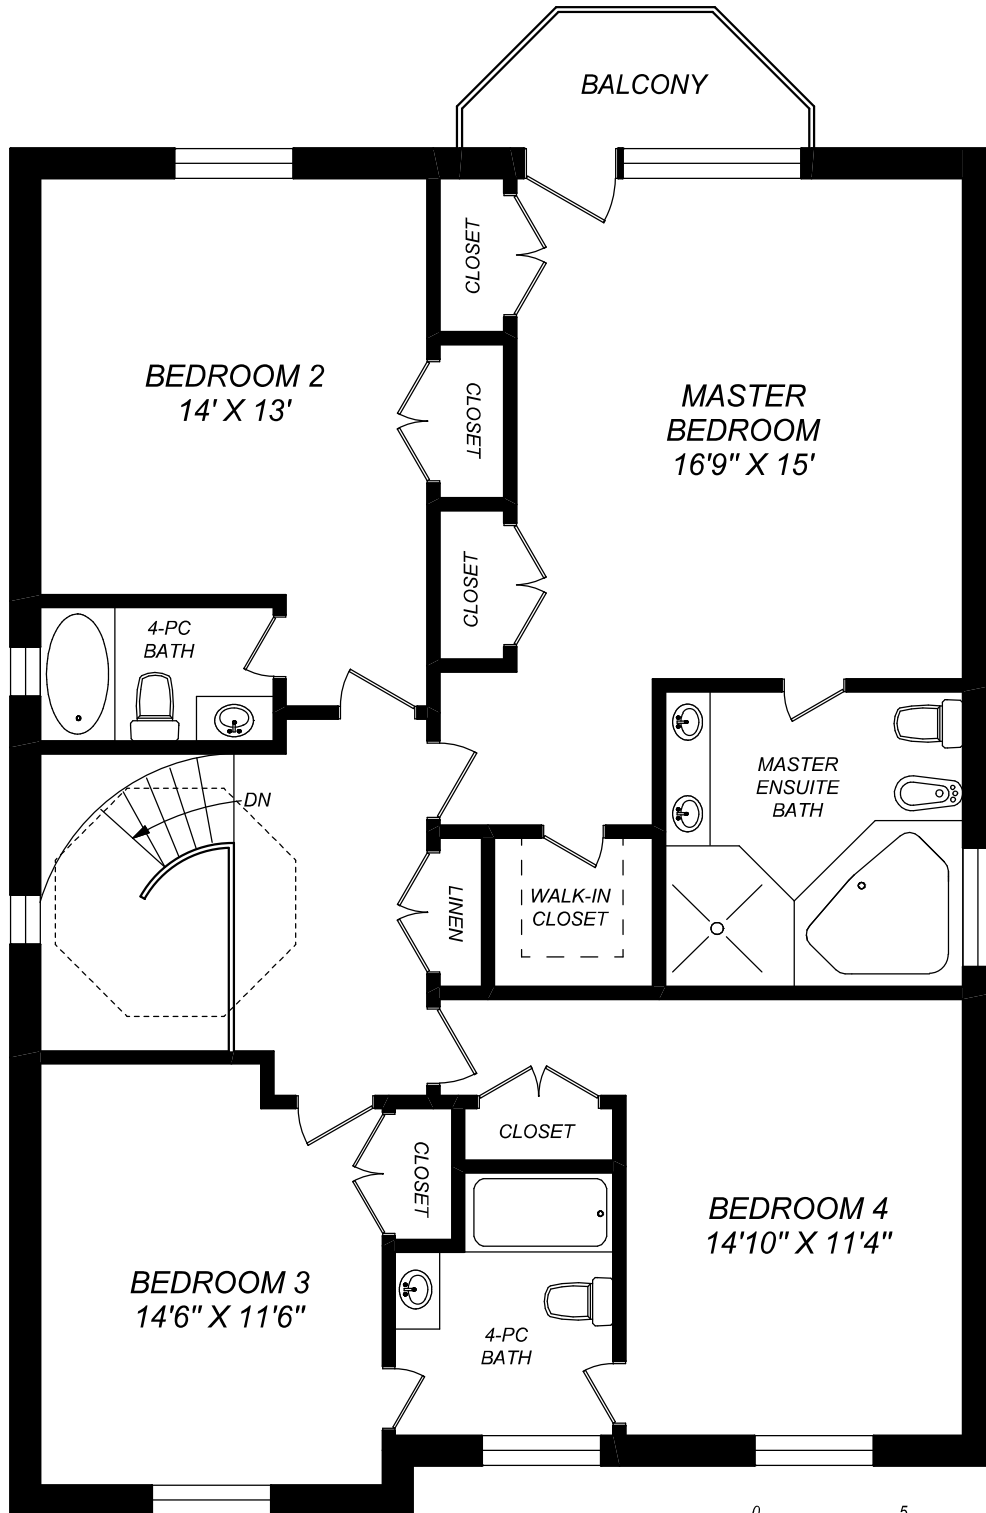

565 MELROSE AVENUE

MAIN FLOOR
1505 SQUARE FEET
(CEILING HEIGHT : 9'-0")

truPlan
416 573 2096
E & O.E.
Floor plan may not be 100% accurate.

565 MELROSE AVENUE

SECOND FLOOR
1482 SQUARE FEET
(CEILING HEIGHT : 8'-4")

416 573 2096

E & O.E.

Floor plan may not be 100% accurate.

565 MELROSE AVENUE