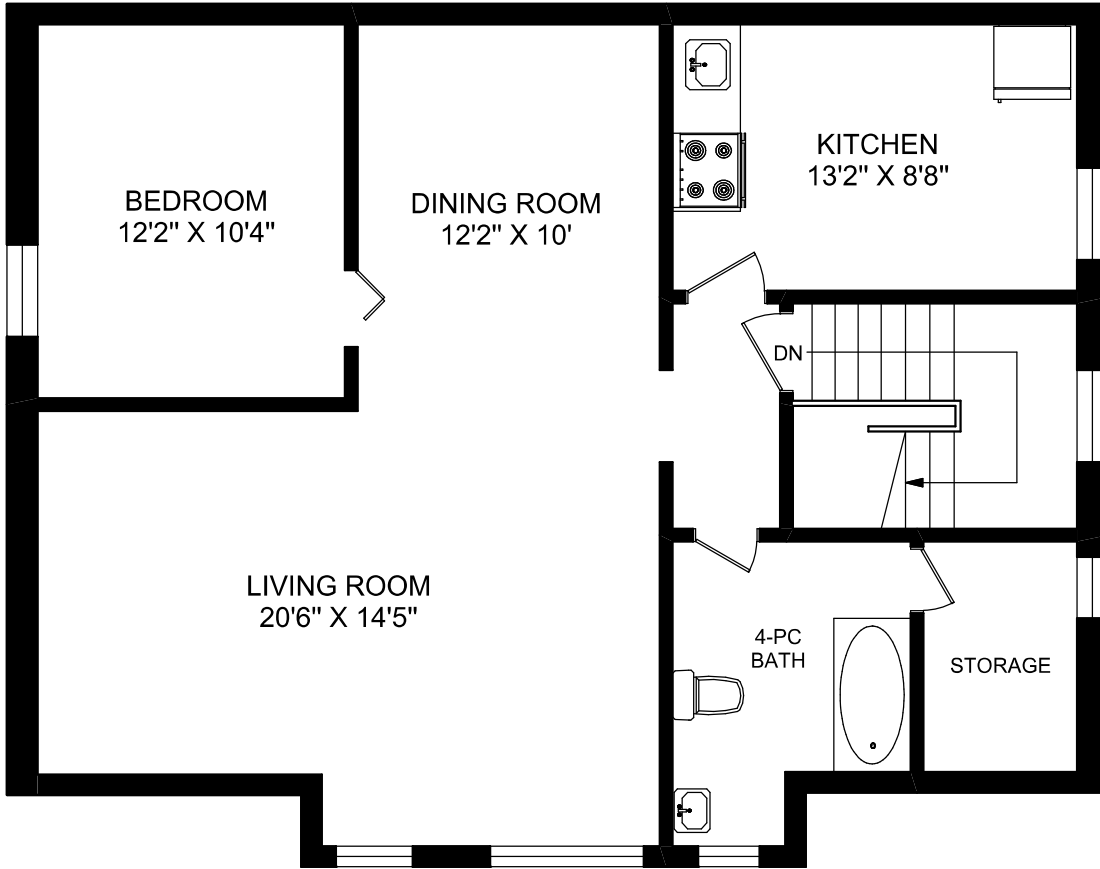

128 LYNDBURST AVENUE

**MAIN FLOOR**  
**1737 SQUARE FEET**  
(CEILING HEIGHT : 9'-0")

**truPlan**

416 573 2096

E & O.E.

Floor plan may not be 100% accurate.

128 LYNDBURST AVENUE

**SECOND FLOOR**  
**1443 SQUARE FEET**

**tryPlan**

416 573 2096

E & O.E.

Floor plan may not be 100% accurate.

128 LYNDBURST AVENUE

THIRD FLOOR  
965 SQUARE FEET

FEET  
**truPlan**

416 573 2096

E & O.E.

Floor plan may not be 100% accurate.

128 LYNDBURST AVENUE

**LOWER LEVEL**  
**1252 SQUARE FEET**

**truPlan**

416 573 2096

E & O.E.

Floor plan may not be 100% accurate.