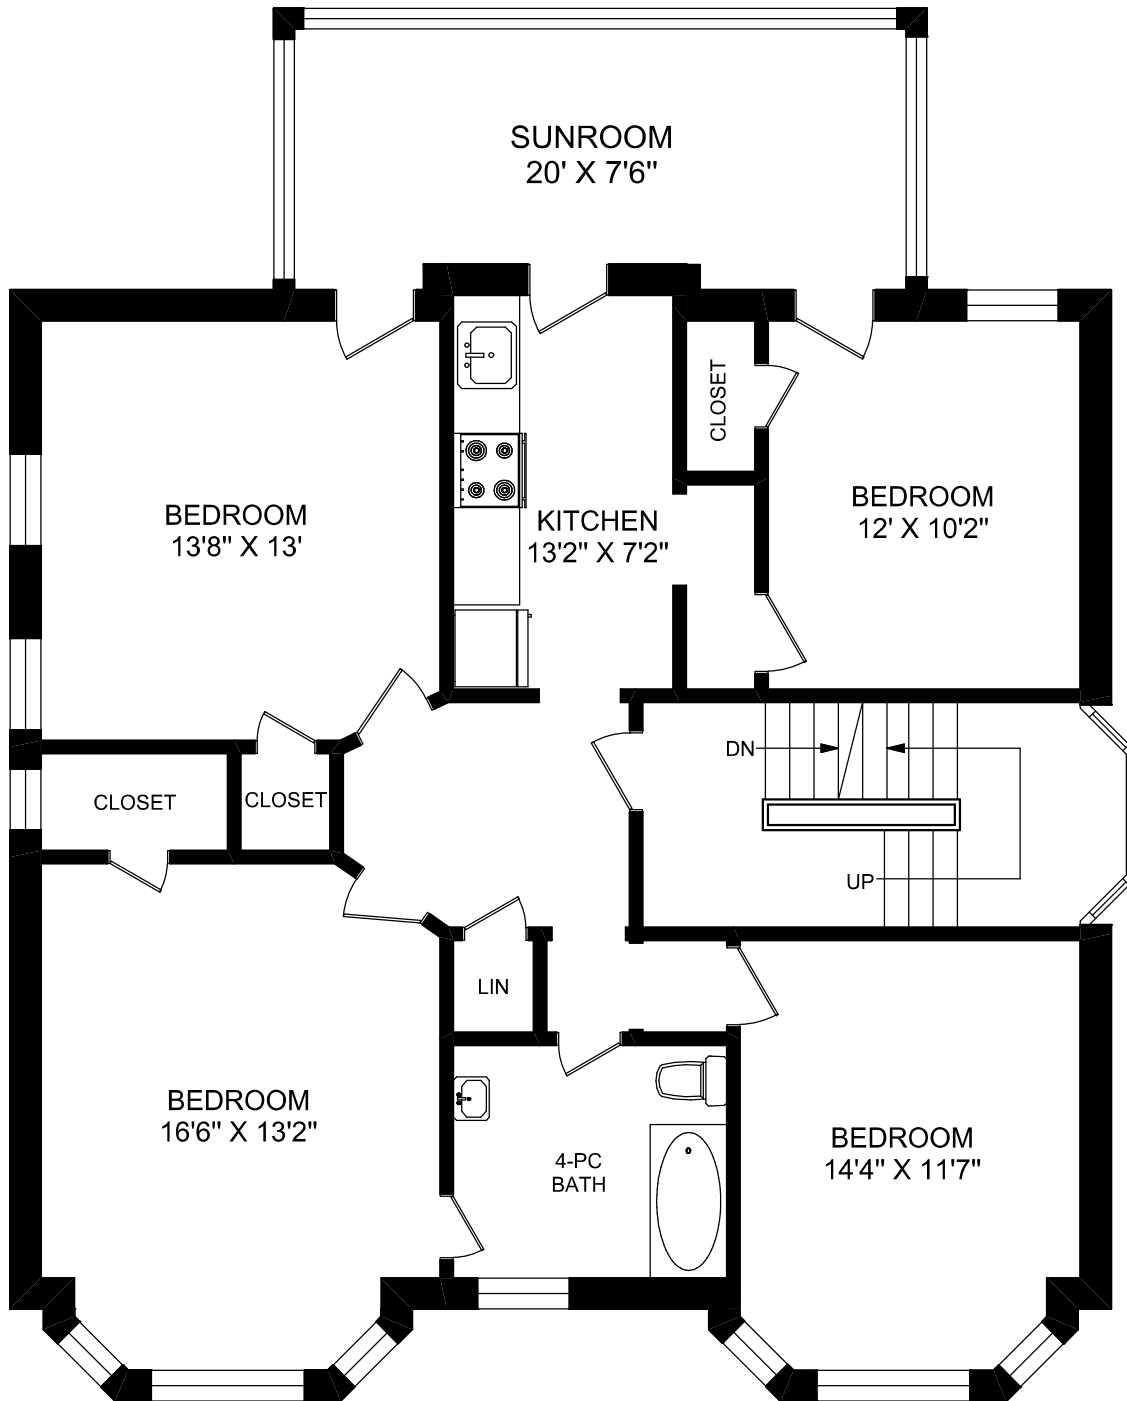

128 LYNDBURST AVENUE

**MAIN FLOOR**  
**1737 SQUARE FEET**  
(CEILING HEIGHT : 9'-0")

**truPlan**

416 573 2096

E & O.E.

Floor plan may not be 100% accurate.

128 LYNDBURST AVENUE

**SECOND FLOOR**  
**1443 SQUARE FEET**

**tryPlan**

416 573 2096

E & O.E.

Floor plan may not be 100% accurate.

128 LYNDBURST AVENUE

THIRD FLOOR  
965 SQUARE FEET

FEET  
**truPlan**

416 573 2096

E & O.E.

Floor plan may not be 100% accurate.

128 LYNDBURST AVENUE

**LOWER LEVEL**  
**1252 SQUARE FEET**

**truPlan**

416 573 2096

E & O.E.

Floor plan may not be 100% accurate.