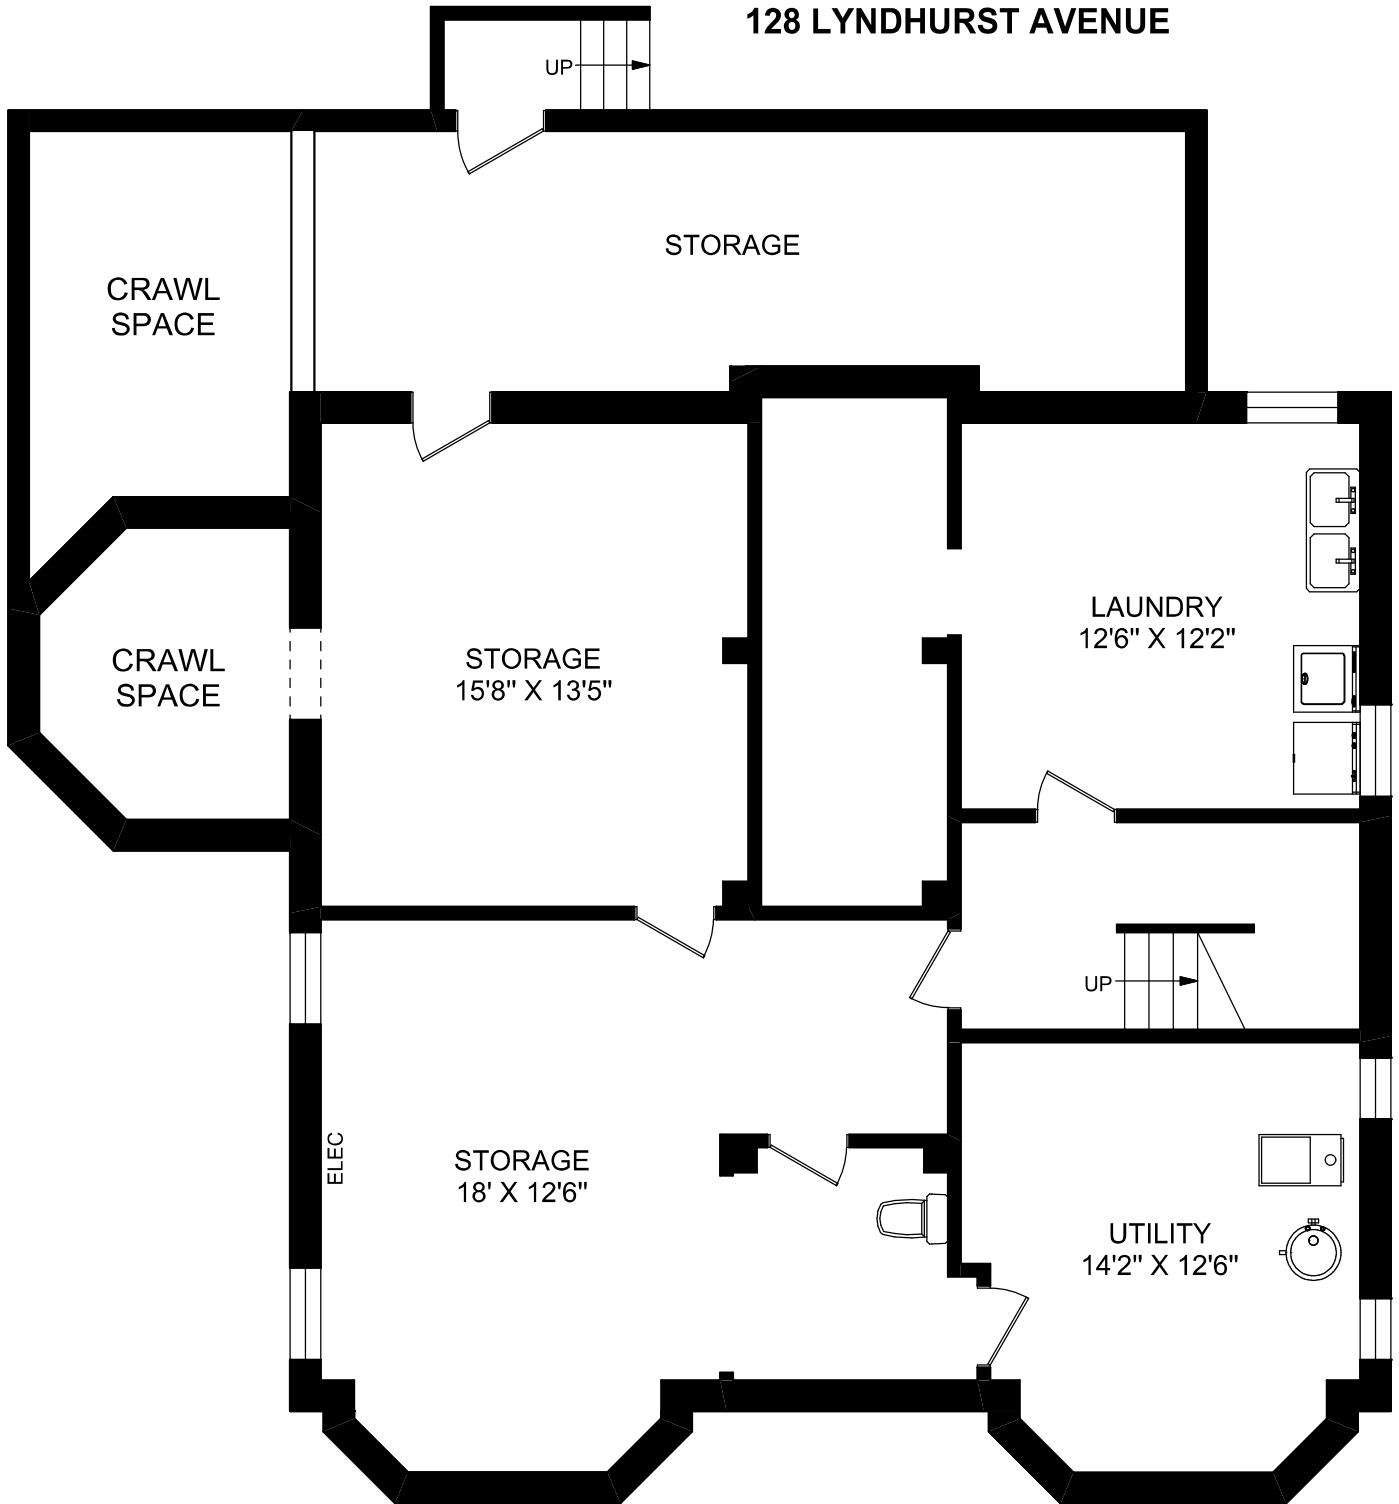

128 LYNDBURST AVENUE

**MAIN FLOOR**  
**1737 SQUARE FEET**  
(CEILING HEIGHT : 9'-0")

**truPlan**

416 573 2096

E & O.E.

Floor plan may not be 100% accurate.

128 LYNDBURST AVENUE

**SECOND FLOOR**  
**1443 SQUARE FEET**

**tryPlan**

416 573 2096

E & O.E.

Floor plan may not be 100% accurate.

128 LYNDBURST AVENUE

THIRD FLOOR  
965 SQUARE FEET

FEET  
**truPlan**

416 573 2096

E & O.E.

Floor plan may not be 100% accurate.

128 LYNDBURST AVENUE

**LOWER LEVEL**  
**1252 SQUARE FEET**

**truPlan**

416 573 2096

E & O.E.

Floor plan may not be 100% accurate.