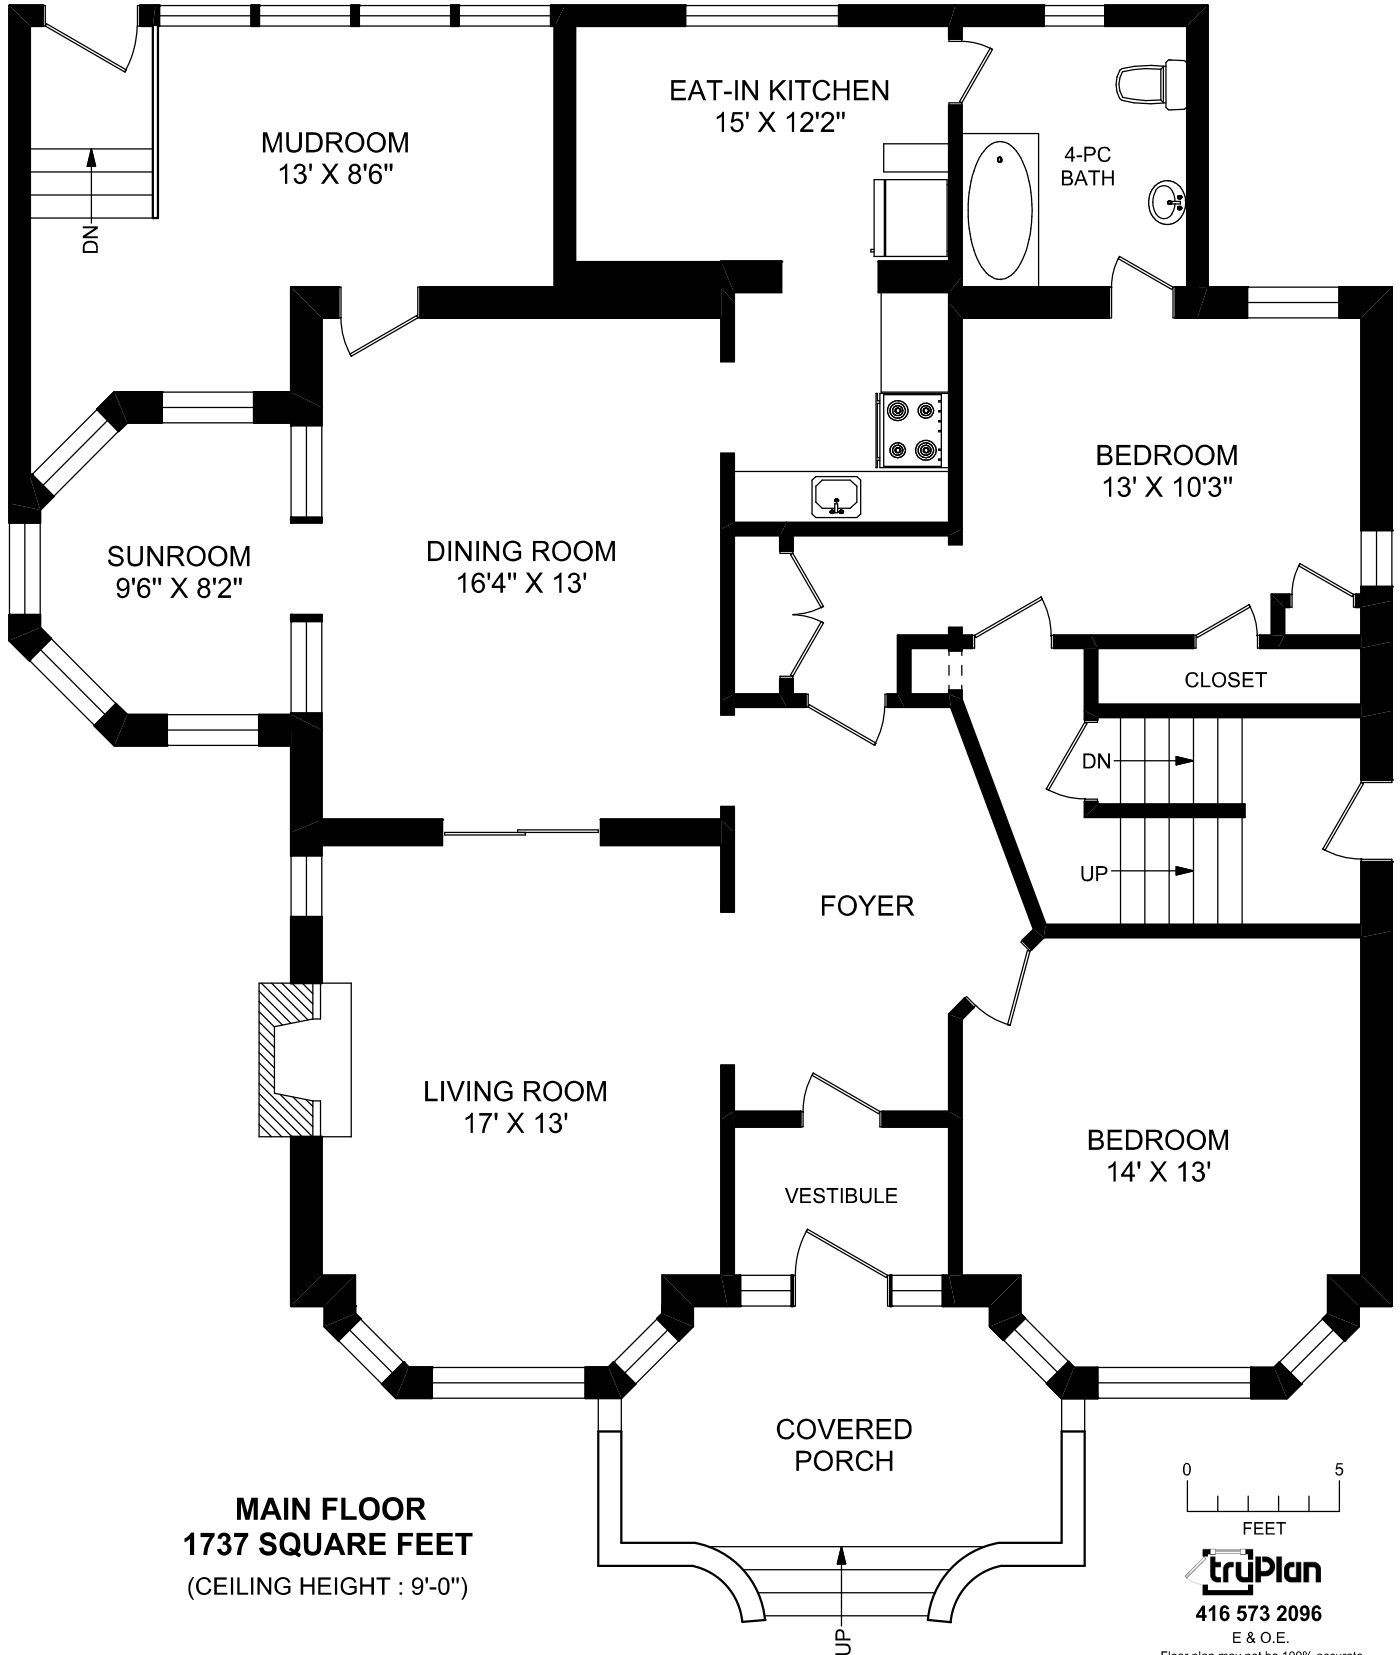

128 LYNDBURST AVENUE

**MAIN FLOOR**  
**1737 SQUARE FEET**  
(CEILING HEIGHT : 9'-0")

**truPlan**

416 573 2096

E & O.E.

Floor plan may not be 100% accurate.

128 LYNDBURST AVENUE

**SECOND FLOOR**  
**1443 SQUARE FEET**

**tryPlan**

416 573 2096

E & O.E.

Floor plan may not be 100% accurate.

128 LYNDBURST AVENUE

THIRD FLOOR  
965 SQUARE FEET

FEET  
**truPlan**

416 573 2096

E & O.E.

Floor plan may not be 100% accurate.

128 LYNDBURST AVENUE

**LOWER LEVEL**  
**1252 SQUARE FEET**

**truPlan**

416 573 2096

E & O.E.

Floor plan may not be 100% accurate.