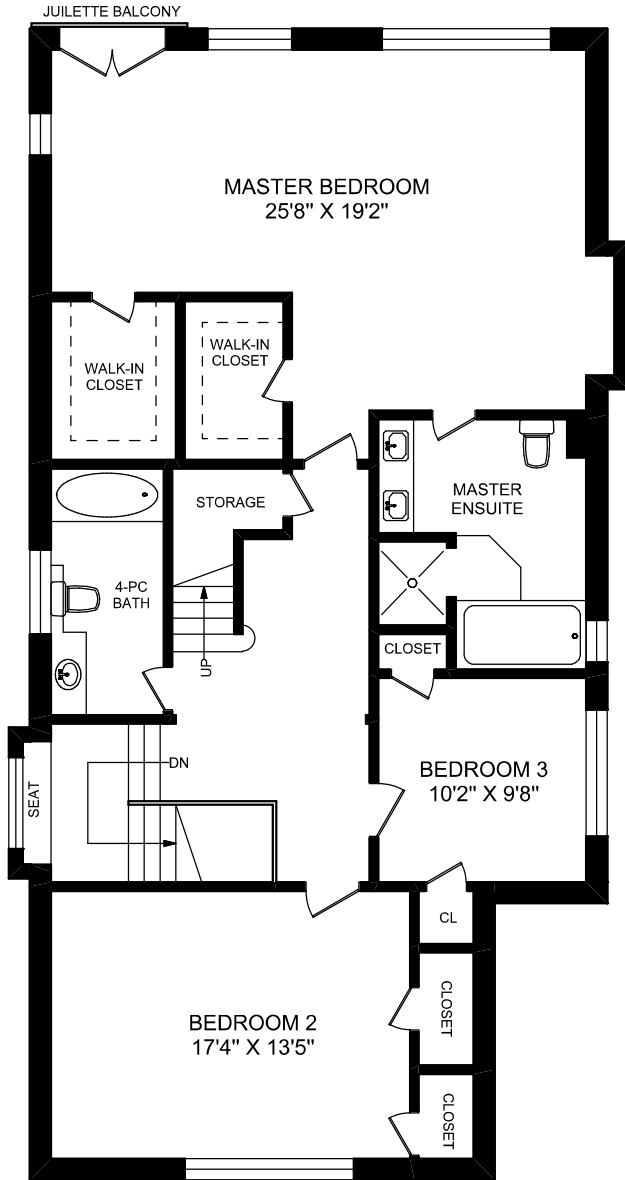

52 RUSSELL HILL ROAD

MAIN FLOOR
1484 SQUARE FEET

LOWER LEVEL
1327 SQUARE FEET

truPlan
416 573 2096
E & O.E.

Floor plan may not be 100% accurate.

52 RUSSELL HILL ROAD

SECOND FLOOR
1435 SQUARE FEET

THIRD FLOOR
662 SQUARE FEET