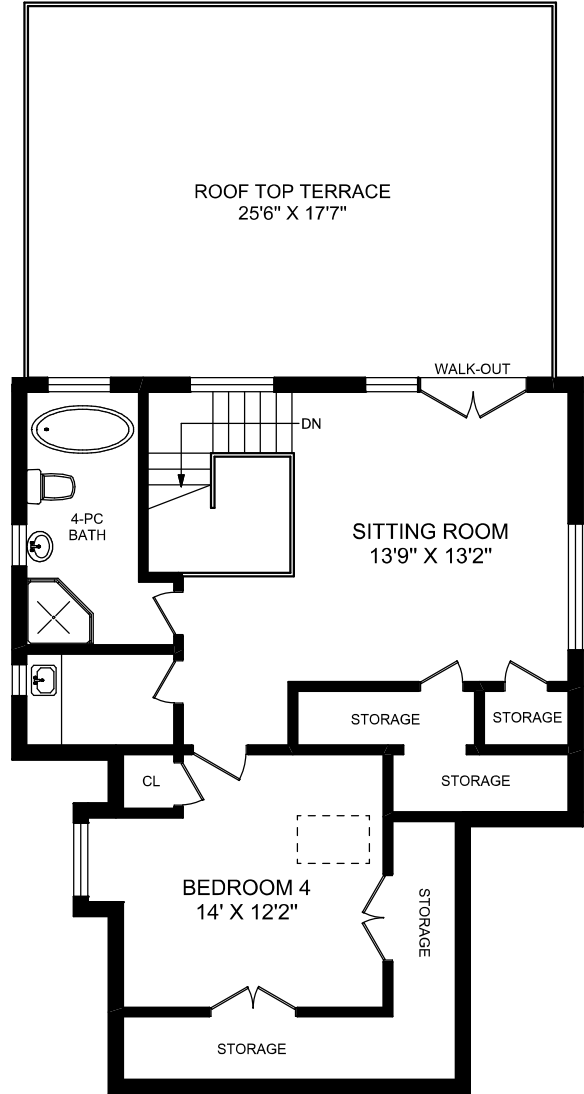

52 RUSSELL HILL ROAD

MAIN FLOOR
1484 SQUARE FEET

LOWER LEVEL
1327 SQUARE FEET

truPlan
416 573 2096
E & O.E.

Floor plan may not be 100% accurate.

52 RUSSELL HILL ROAD

SECOND FLOOR
1435 SQUARE FEET

THIRD FLOOR
662 SQUARE FEET