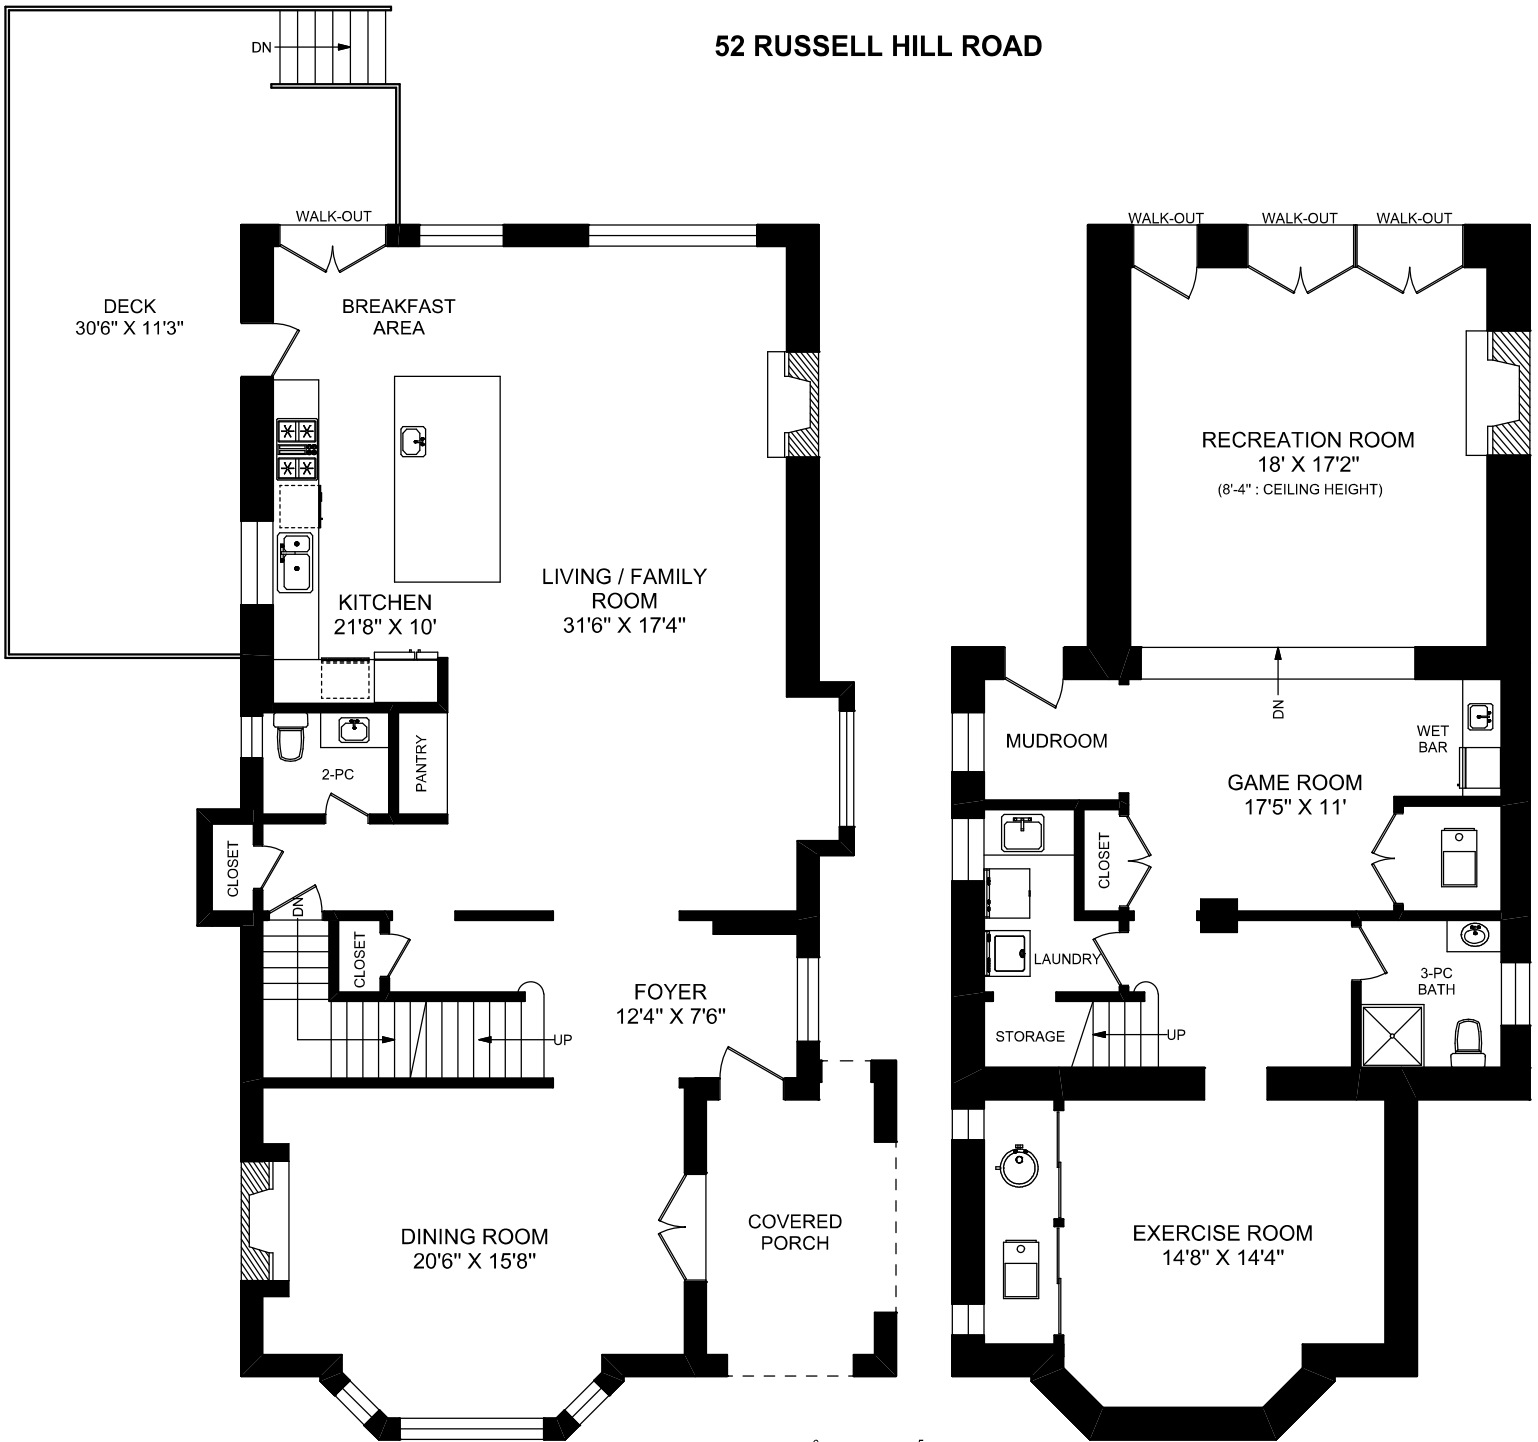

52 RUSSELL HILL ROAD

MAIN FLOOR
1484 SQUARE FEET

LOWER LEVEL
1327 SQUARE FEET

truPlan
416 573 2096
E & O.E.

Floor plan may not be 100% accurate.

52 RUSSELL HILL ROAD

SECOND FLOOR
1435 SQUARE FEET

THIRD FLOOR
662 SQUARE FEET