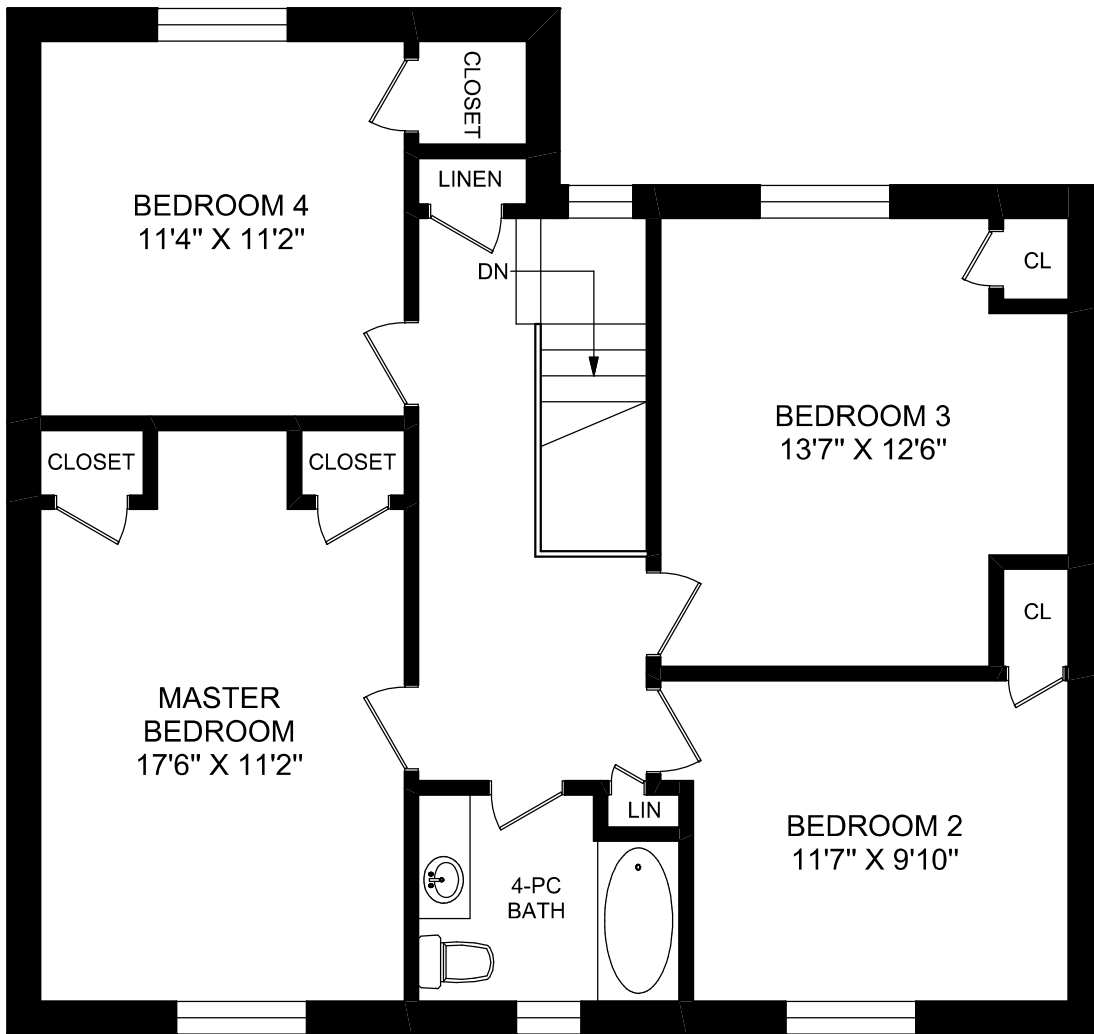

766 BRIAR HILL AVENUE

MAIN FLOOR
962 SQUARE FEET

truPlan

416 573 2096

E & O.E.

Floor plan may not be 100% accurate.

766 BRIAR HILL AVENUE

SECOND FLOOR
962 SQUARE FEET

truPlan

416 573 2096

E & O.E.

Floor plan may not be 100% accurate.

766 BRIAR HILL AVENUE

LOWER LEVEL
962 SQUARE FEET

FEET

416 573 2096

E & O.E.

Floor plan may not be 100% accurate.