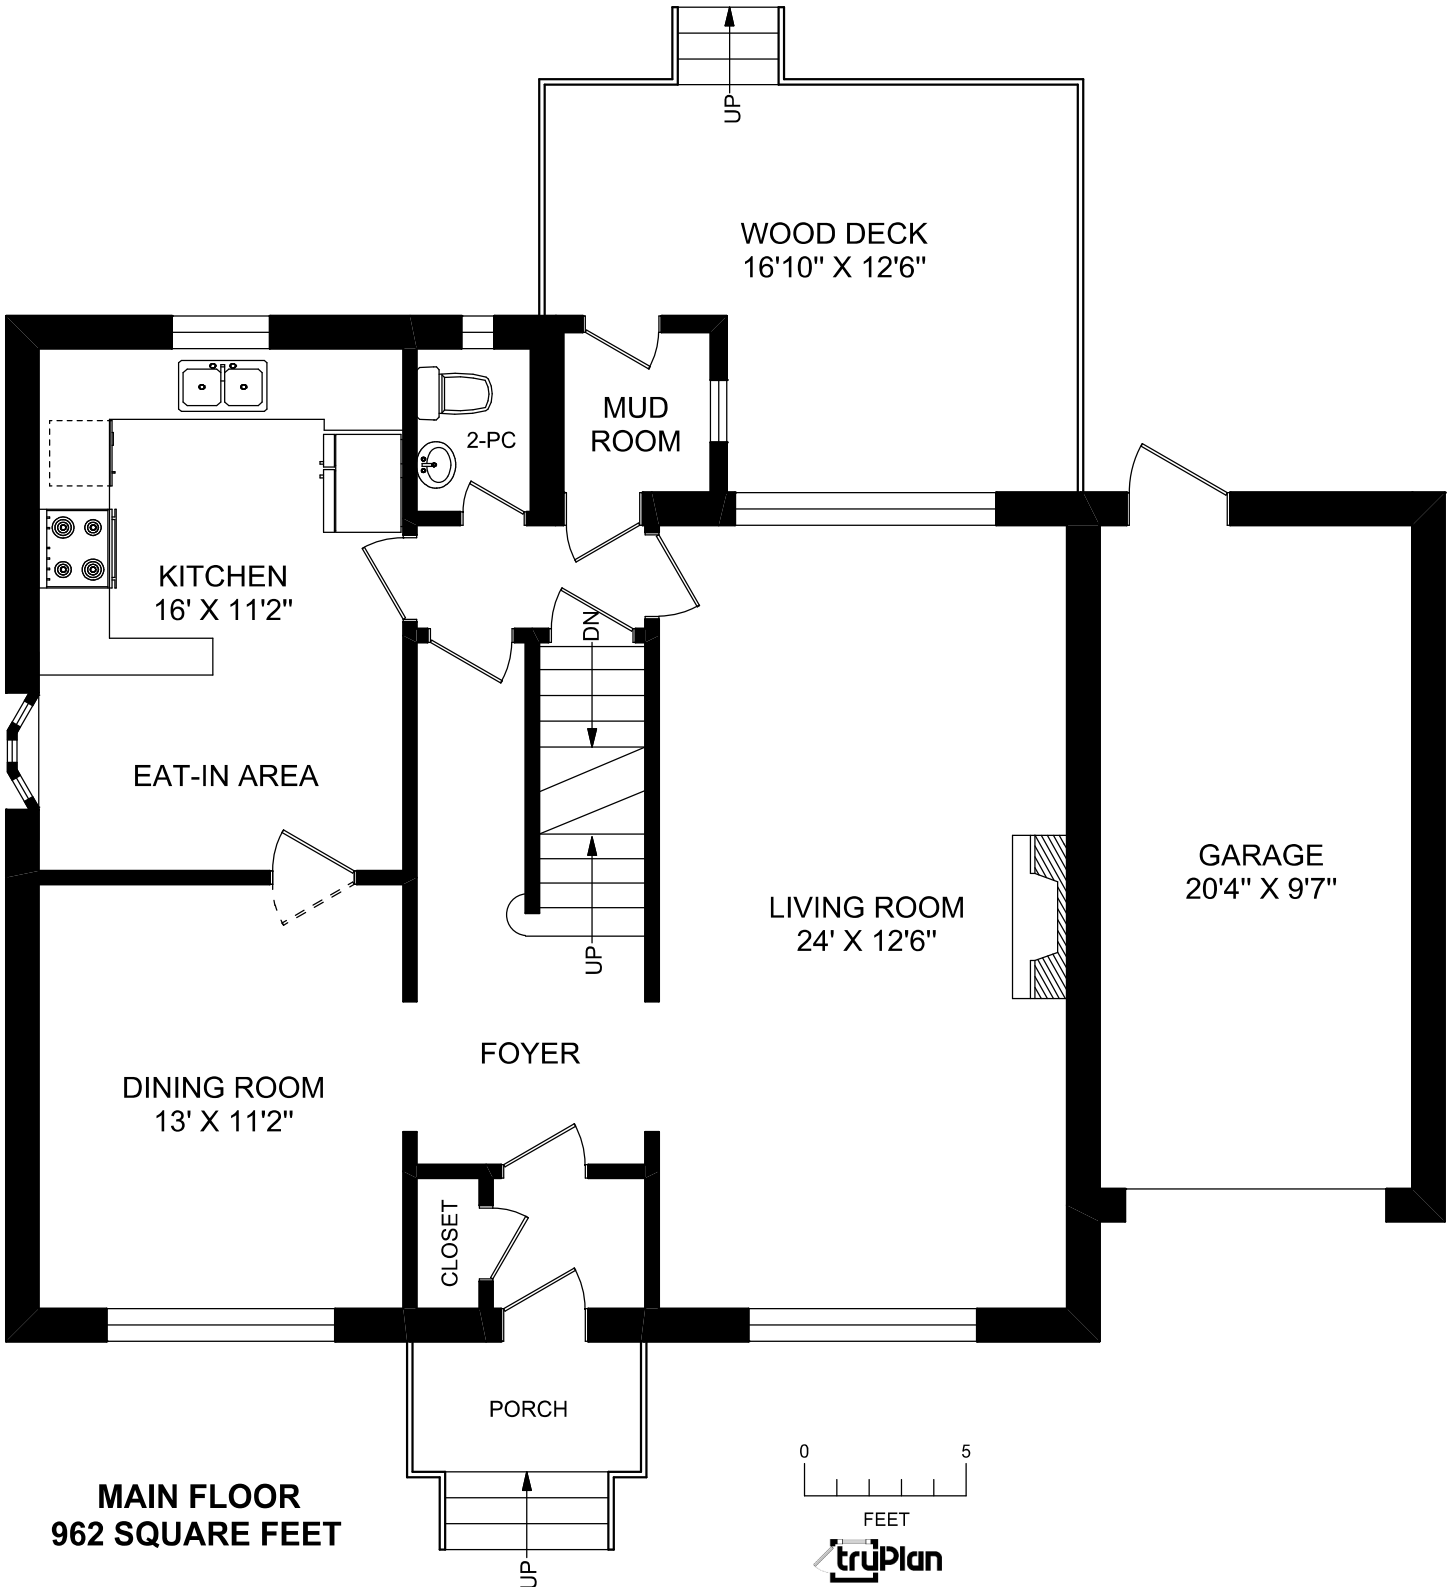

766 BRIAR HILL AVENUE

MAIN FLOOR
962 SQUARE FEET

truPlan

416 573 2096

E & O.E.

Floor plan may not be 100% accurate.

766 BRIAR HILL AVENUE

SECOND FLOOR
962 SQUARE FEET

truPlan

416 573 2096

E & O.E.

Floor plan may not be 100% accurate.

766 BRIAR HILL AVENUE

LOWER LEVEL
962 SQUARE FEET

FEET

416 573 2096

E & O.E.

Floor plan may not be 100% accurate.