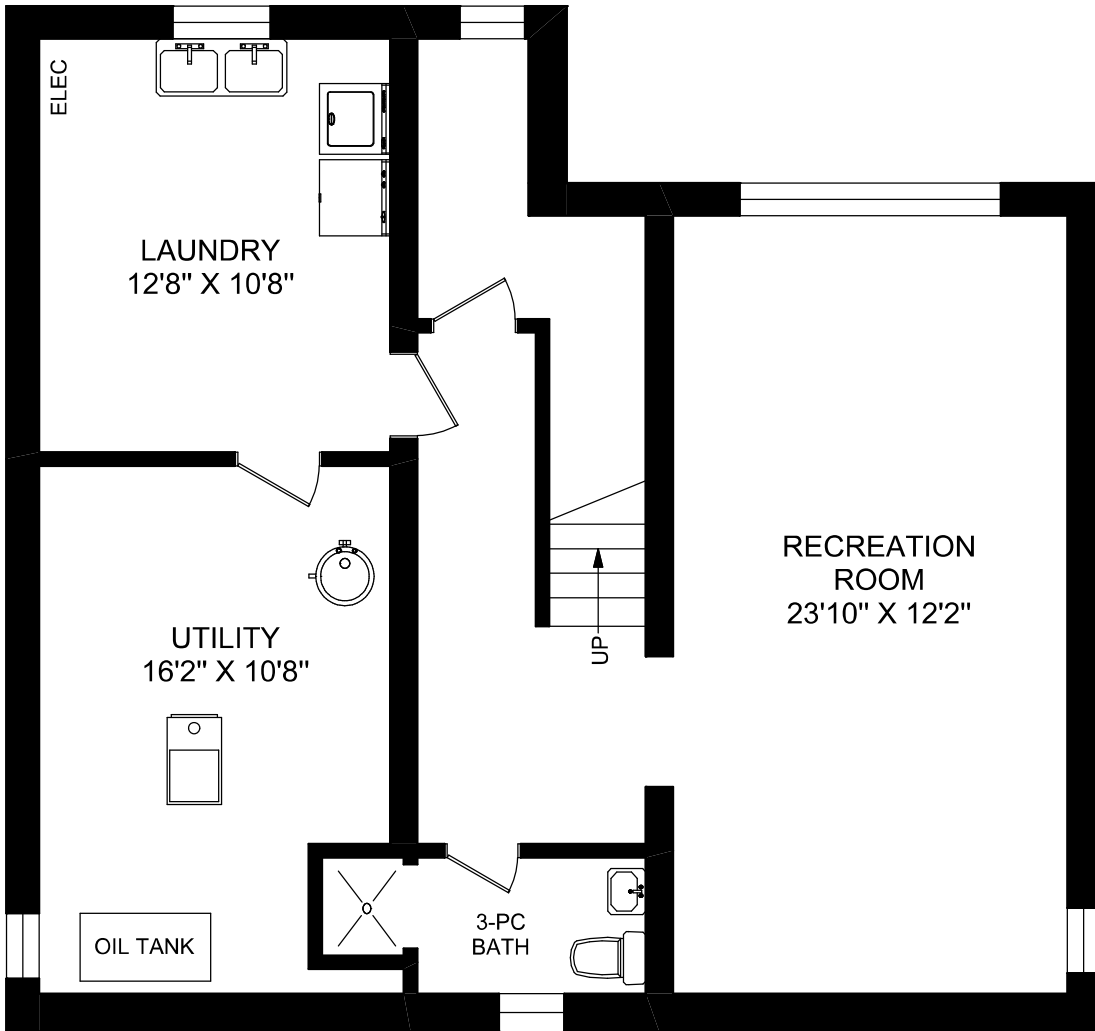

766 BRIAR HILL AVENUE

MAIN FLOOR
962 SQUARE FEET

truPlan

416 573 2096

E & O.E.

Floor plan may not be 100% accurate.

766 BRIAR HILL AVENUE

SECOND FLOOR
962 SQUARE FEET

truPlan

416 573 2096

E & O.E.

Floor plan may not be 100% accurate.

766 BRIAR HILL AVENUE

LOWER LEVEL
962 SQUARE FEET

FEET

416 573 2096

E & O.E.

Floor plan may not be 100% accurate.