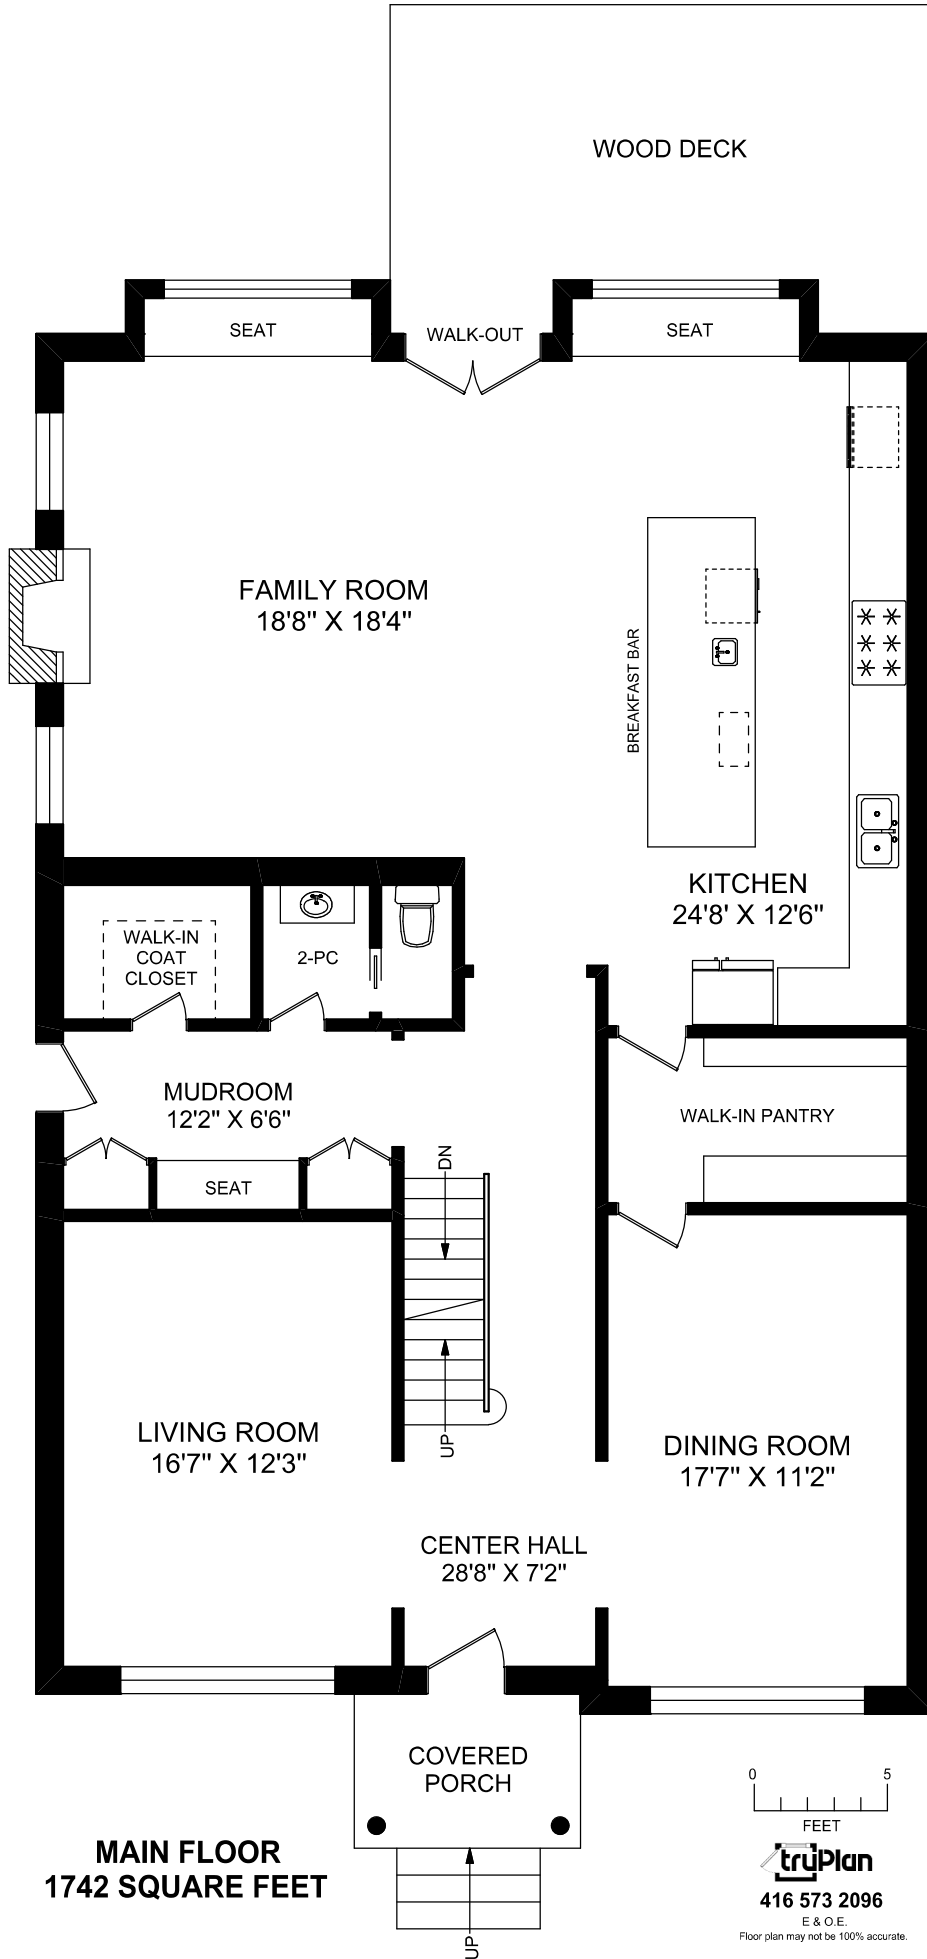

# 3 LAWNHURST BOULEVARD

**SECOND FLOOR**  
**1705 SQUARE FEET**

**truPlan**

**416 573 2096**

E & O.E.

Floor plan may not be 100% accurate.

# 3 LAWNHURST BOULEVARD

**LOWER LEVEL**  
**1705 SQUARE FEET**

416 573 2096

E & O.E.

Floor plan may not be 100% accurate.

## 3 LAWNHURST BOULEVARD

**truPlan**

**416 573 2096**

E & O.E.

Floor plan may not be 100% accurate.