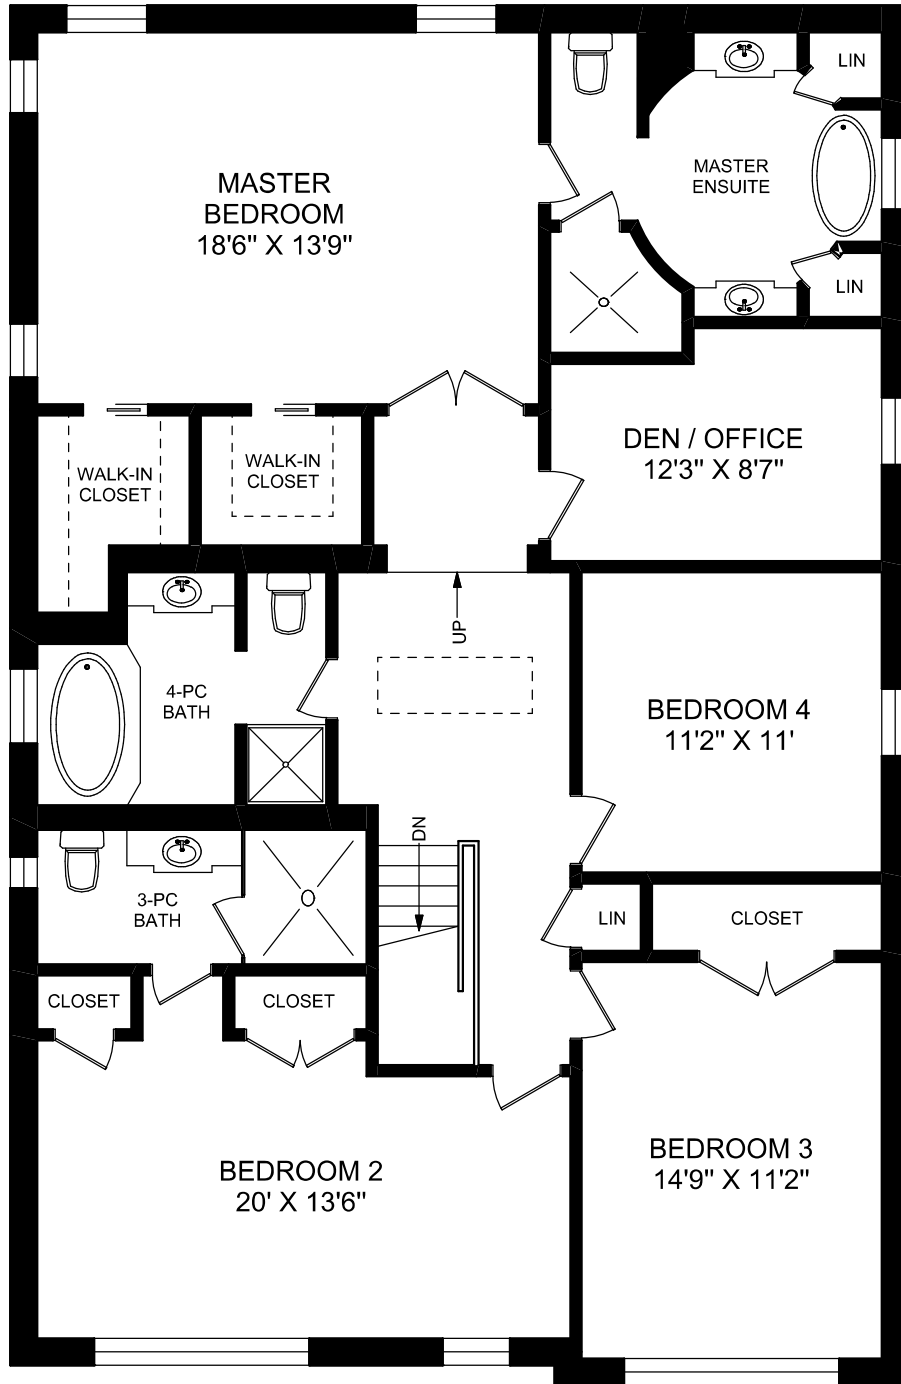

# 3 LAWNHURST BOULEVARD

**SECOND FLOOR**  
**1705 SQUARE FEET**

**truPlan**

**416 573 2096**

E & O.E.

Floor plan may not be 100% accurate.

# 3 LAWNHURST BOULEVARD

**LOWER LEVEL**  
**1705 SQUARE FEET**

416 573 2096

E & O.E.

Floor plan may not be 100% accurate.