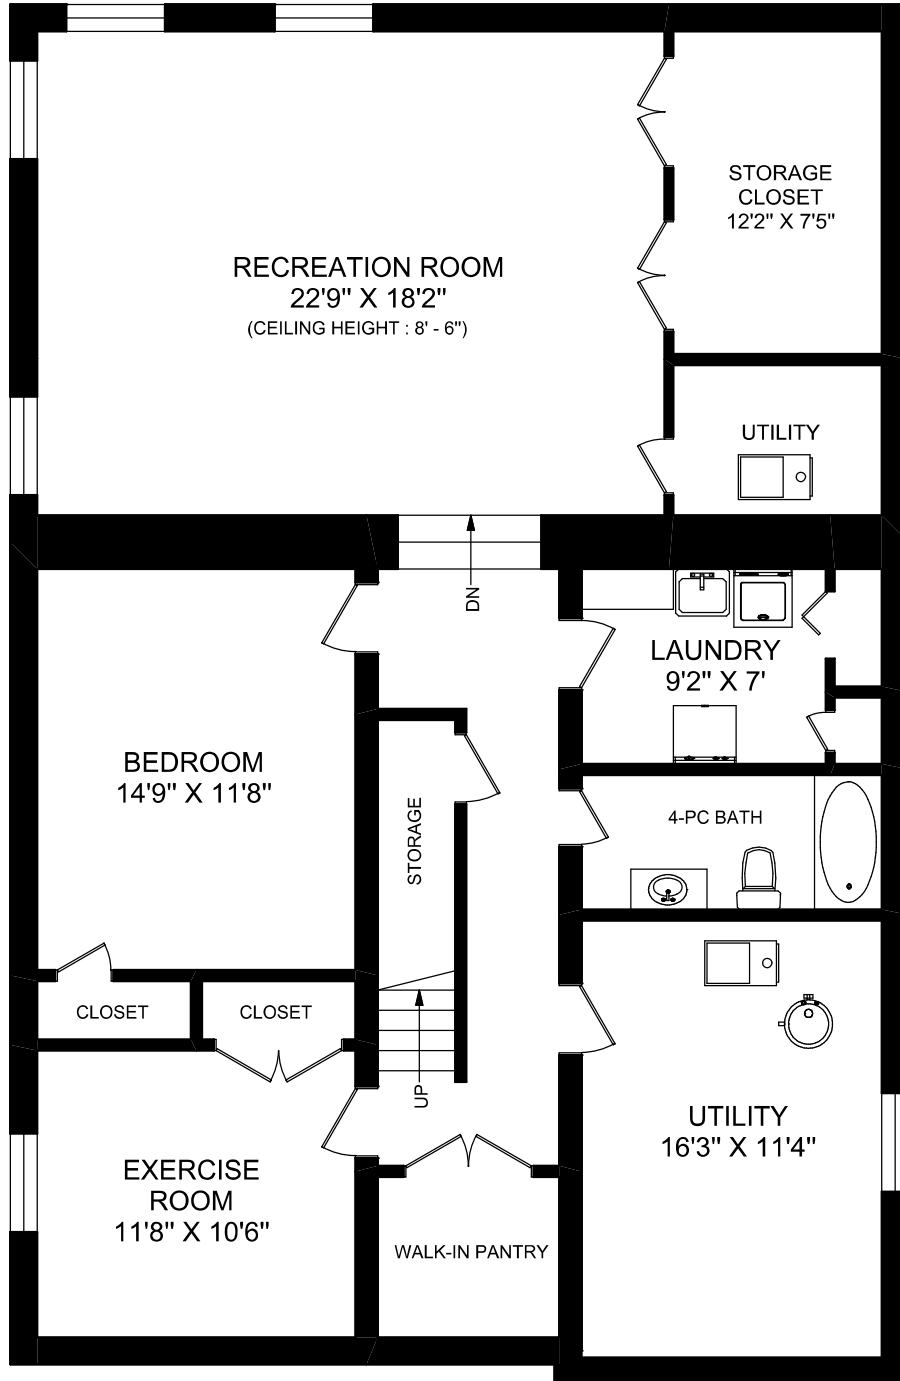

# 3 LAWNHURST BOULEVARD

**SECOND FLOOR**  
**1705 SQUARE FEET**

**truPlan**

**416 573 2096**

E & O.E.

Floor plan may not be 100% accurate.

# 3 LAWNHURST BOULEVARD

**LOWER LEVEL**  
**1705 SQUARE FEET**

416 573 2096

E & O.E.

Floor plan may not be 100% accurate.