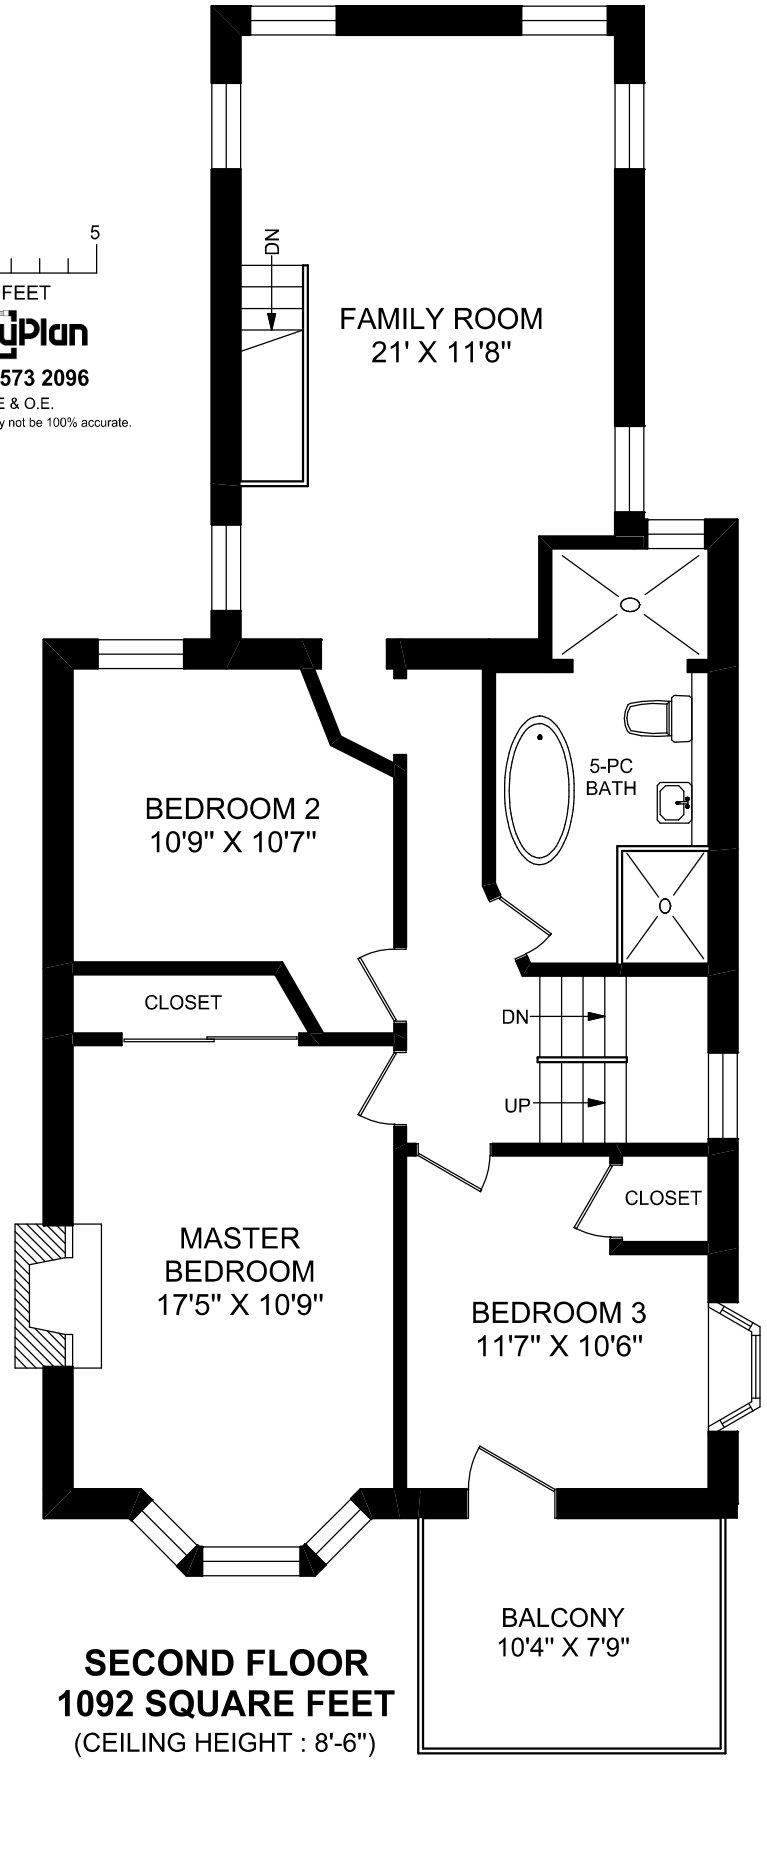

15 MCMASTER AVENUE

tryPlan

416 573 2096

E & O.E.

Floor plan may not be 100% accurate.

# 15 MCMASTER AVENUE

**truPlan**

416 573 2096

E & O.E.

Floor plan may not be 100% accurate.

**THIRD FLOOR  
464 SQUARE FEET**

**LOWER LEVEL  
1092 SQUARE FEET  
(CEILING HEIGHT : 7'-6")**