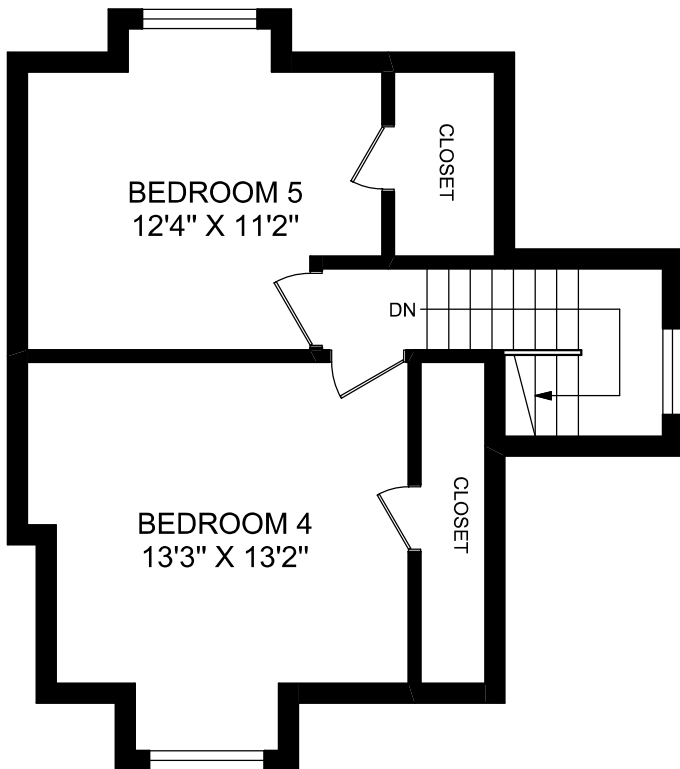

# 15 MCMASTER AVENUE

**truPlan**

416 573 2096

E & O.E.

Floor plan may not be 100% accurate.

**THIRD FLOOR  
464 SQUARE FEET**

**LOWER LEVEL  
1092 SQUARE FEET  
(CEILING HEIGHT : 7'-6")**