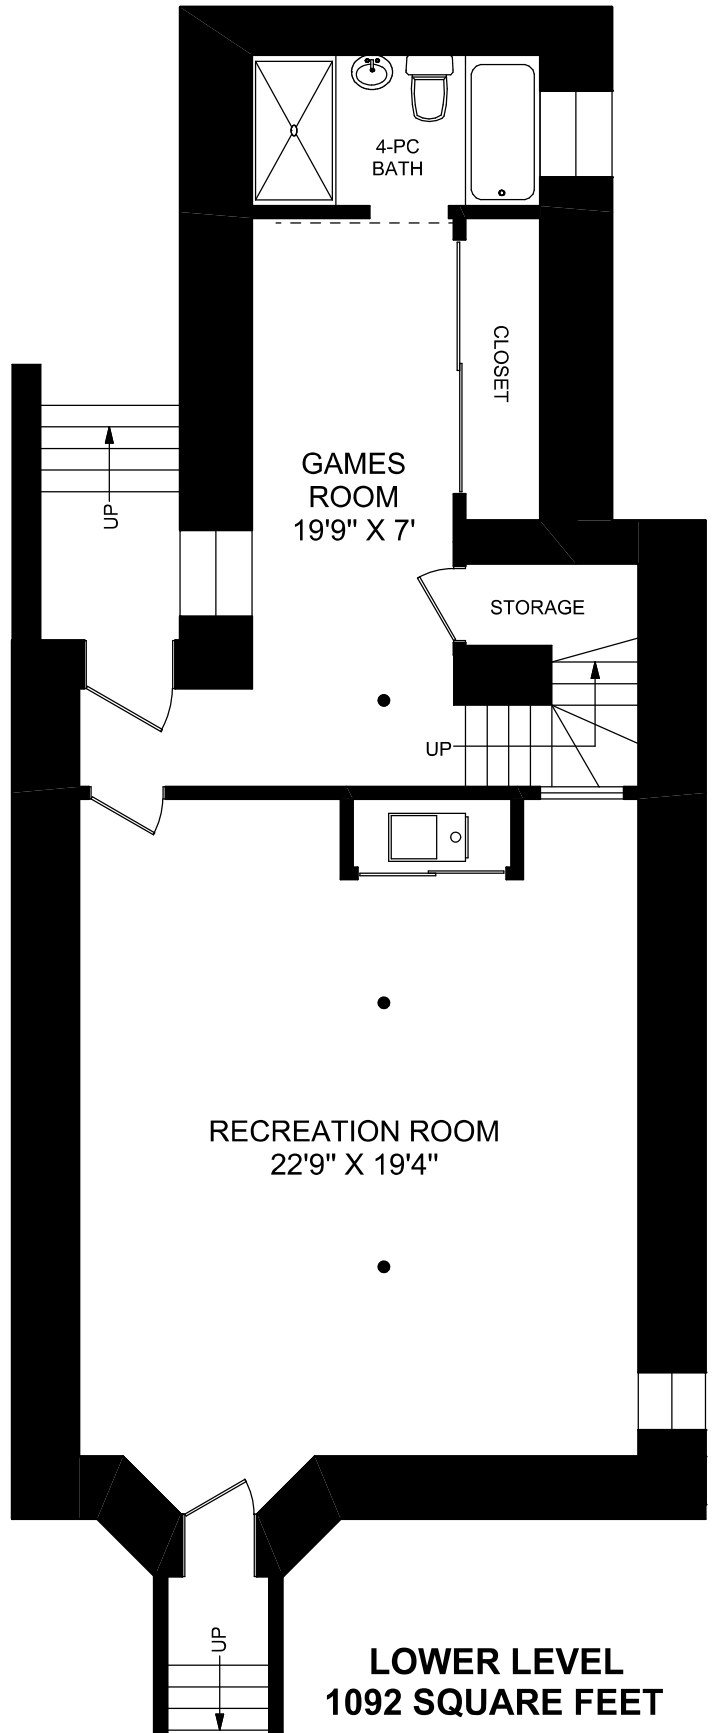

15 MCMASTER AVENUE

tryPlan

416 573 2096

E & O.E.

Floor plan may not be 100% accurate.

# 15 MCMASTER AVENUE

**truPlan**

416 573 2096

E & O.E.

Floor plan may not be 100% accurate.

**THIRD FLOOR  
464 SQUARE FEET**

**LOWER LEVEL  
1092 SQUARE FEET  
(CEILING HEIGHT : 7'-6")**