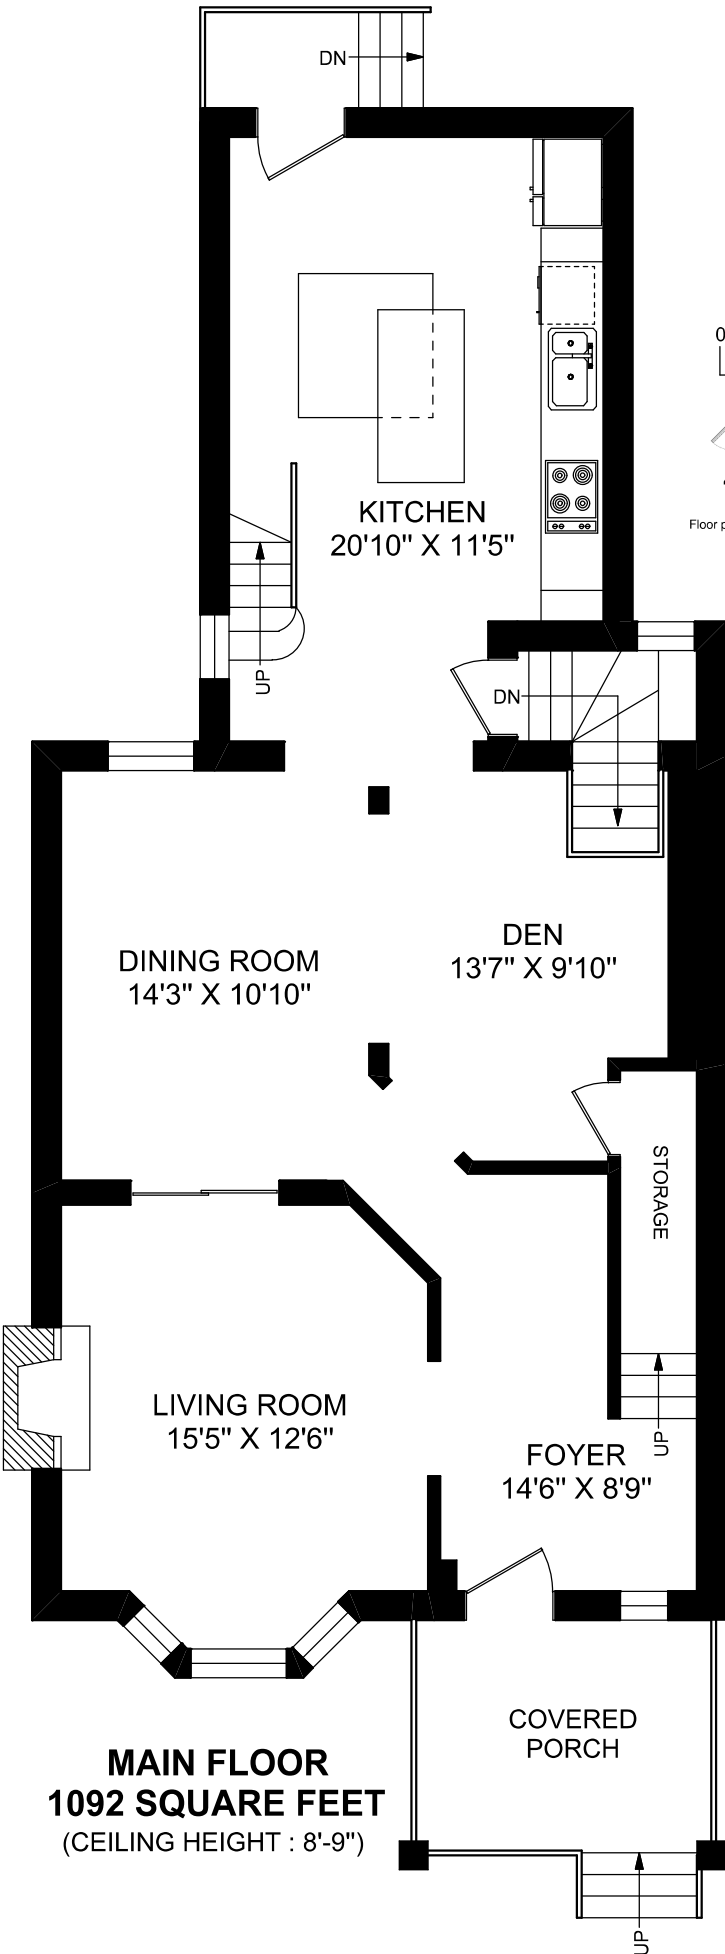

15 MCMASTER AVENUE

tryPlan

416 573 2096

E & O.E.

Floor plan may not be 100% accurate.

# 15 MCMASTER AVENUE

**truPlan**

416 573 2096

E & O.E.

Floor plan may not be 100% accurate.

**THIRD FLOOR  
464 SQUARE FEET**

**LOWER LEVEL  
1092 SQUARE FEET  
(CEILING HEIGHT : 7'-6")**